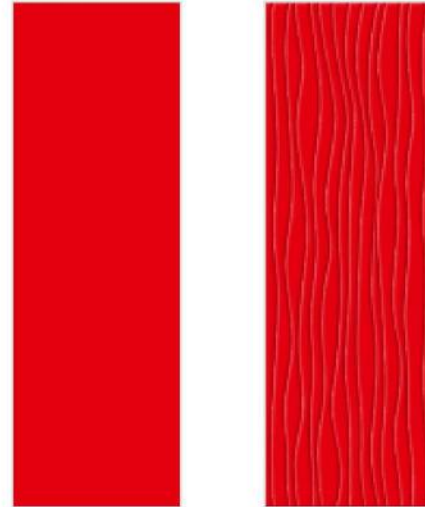

Wave 10x30 | 4"x12"

20x20 | 8"x8"

15x15 | 6"x6"

10x30 | 4"x12"

Diamond 10x20
4"x8"

10,8x10,8
4"x4"

Stone
10,8x10,8 4"x4"

Wave 10x30 | 4"x12"

All Design & Shades Are Available In All Size

This Punch Are Available in All Plain Colours

108x108mm

150x150mm

100x200mm

200x200mm

100x300mm

100x400mm