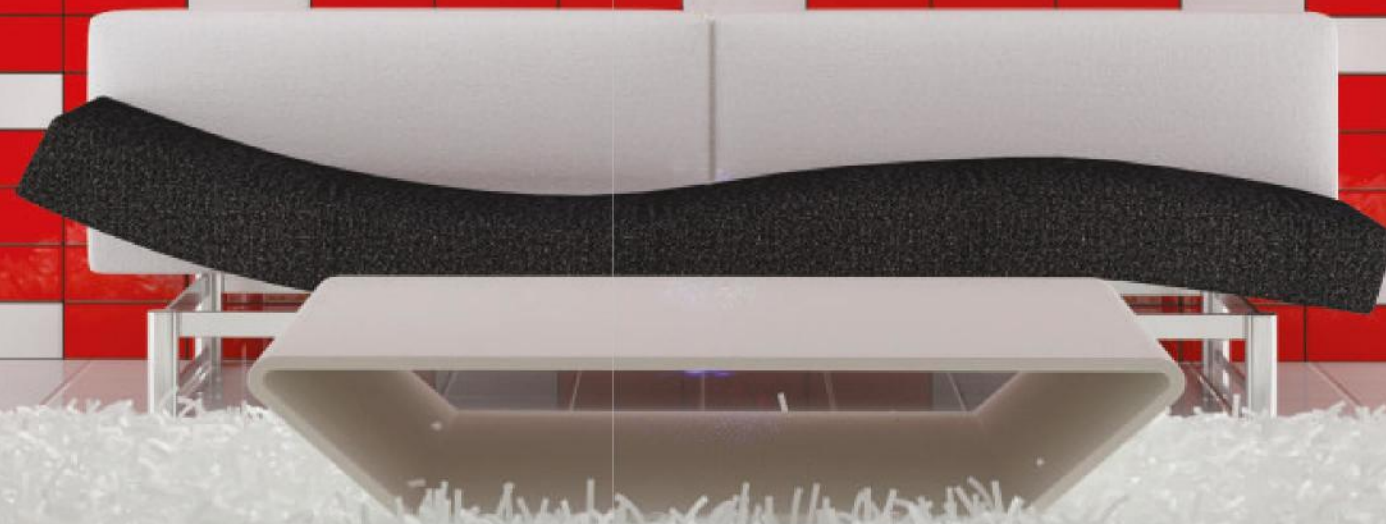

Diamond 10x20
4"x8"

10,8x10,8
4"x4"

Stone
10,8x10,8 4"x4"

Wave 10x30 | 4"x12"

All Design & Shades Are Available In All Size

Exclusive Colors

Exclusive charm
for royal Room &
Bathroom.

Blood Red