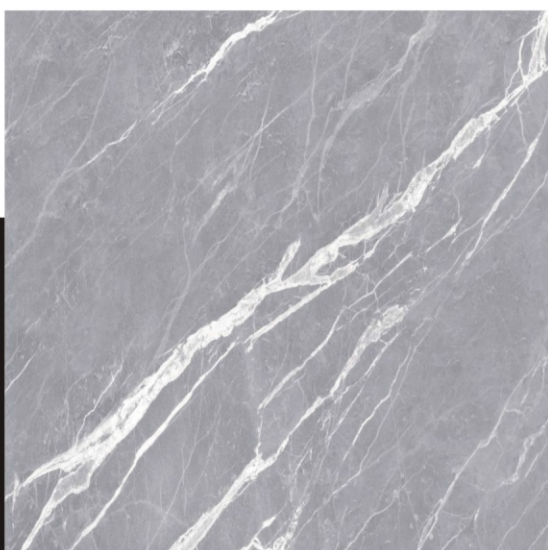

MEGAN™

ELLAN
GRAY

800X
800mm

POLISH
FINISH

POLISHED
Glazed Vitrified Tiles