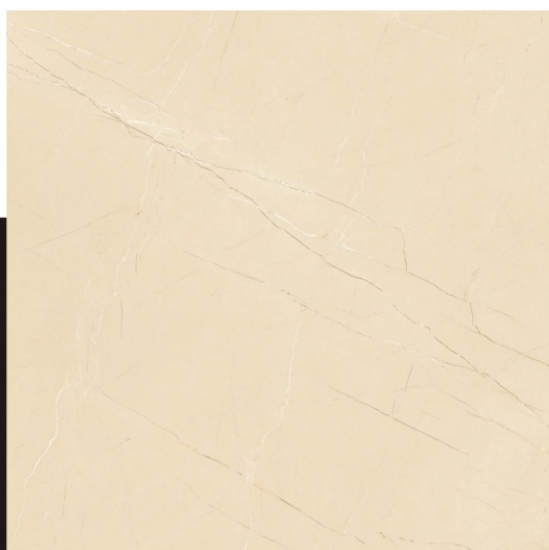

BATHROOMS

KITCHEN

ROOM

**MEGAN**<sup>TM</sup>

**SAINA  
CREMA**

800X  
800mm

POLISH  
FINISH

POLISHED  
Glazed Vitrified Tiles