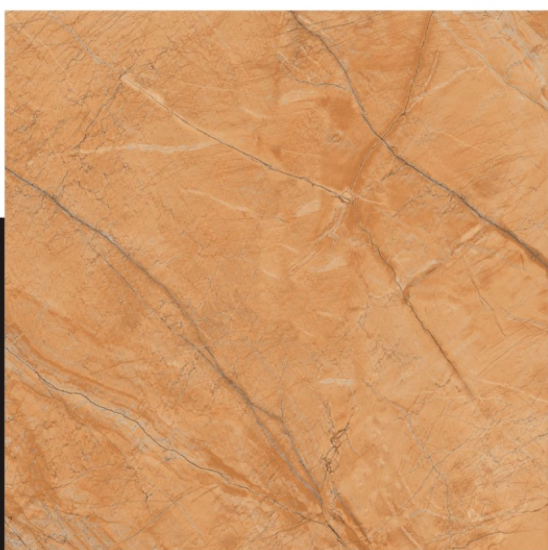

MARBILANO
BROWN

800X
800mm

POLISH
FINISH

POLISHED
Glazed Vitrified Tiles

LIVING

BATHROOMS

KITCHEN

ROOM