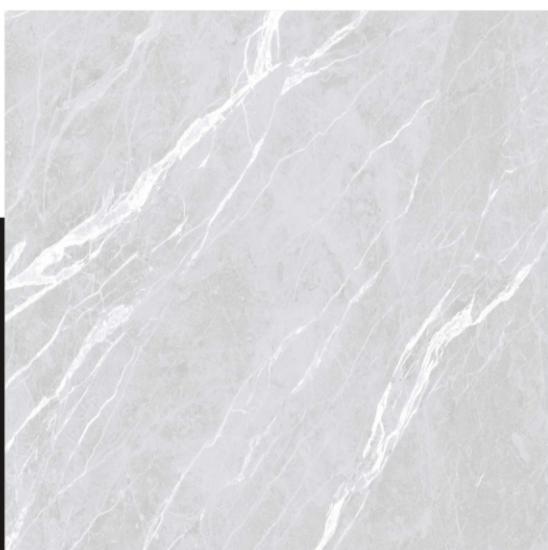

MEGAN™

ELLAN
SILVER

800X
800mm

POLISH
FINISH

POLISHED
Glazed Vitrified Tiles

LIVING

BATHROOMS

KITCHEN

ROOM