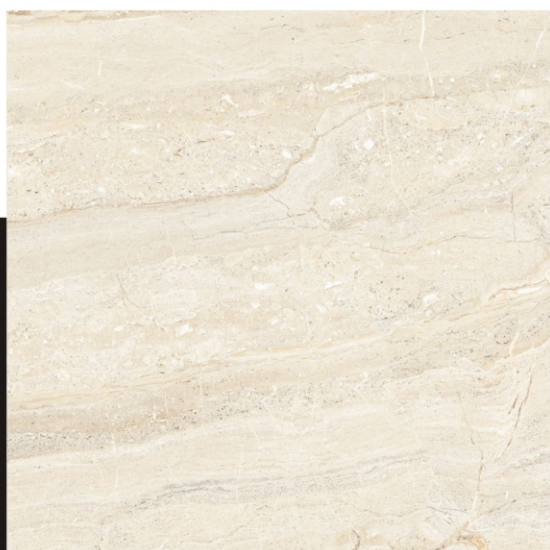

ITALY
BEIGE

800X
800mm

POLISH
FINISH

POLISHED
Glazed Vitrified Tiles

LIVING

BATHROOMS

KITCHEN

ROOM