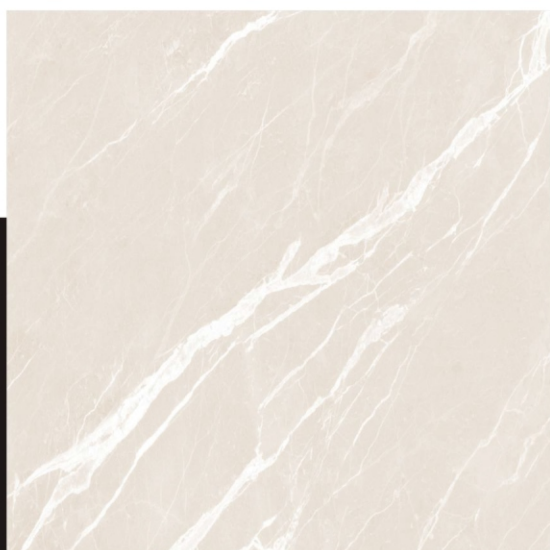

# MEGAN™

ELLAN  
BEIGE

800X  
800mm

POLISH  
FINISH

POLISHED  
Glazed Vitrified Tiles