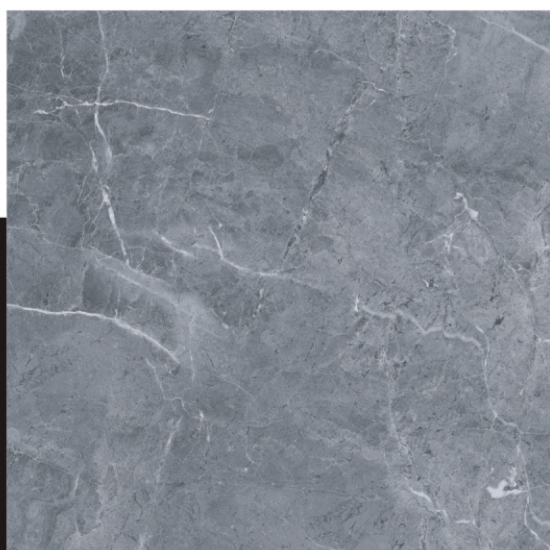

PALLAZO
ANTRACITE

800X
800mm

POLISH
FINISH

POLISHED
Glazed Vitrified Tiles