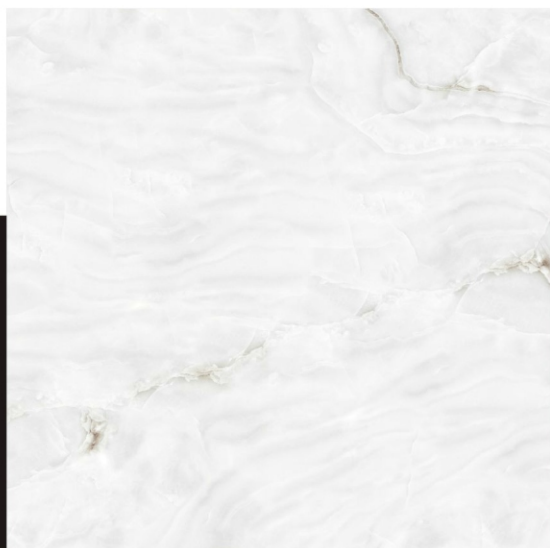

MEGAN™

NICE
PEARL

800X
800mm

POLISH
FINISH

POLISHED
Glazed Vitrified Tiles

LIVING

BATHROOMS

KITCHEN

ROOM