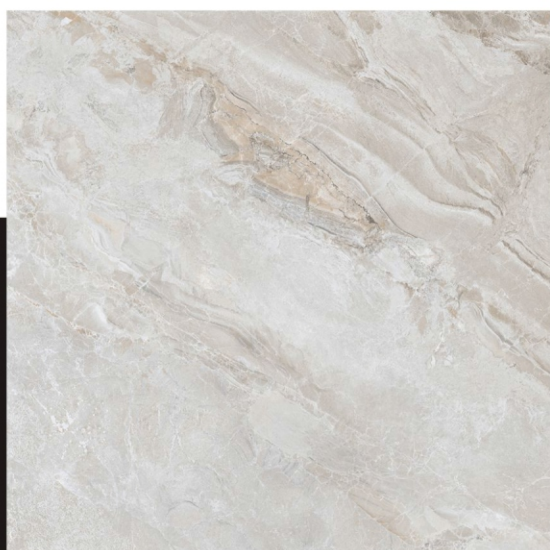

BATHROOMS

KITCHEN

ROOM

**MEGAN**<sup>TM</sup>

**BRECCIA  
AVORIO**

800X  
800mm

POLISH  
FINISH

POLISHED  
Glazed Vitrified Tiles