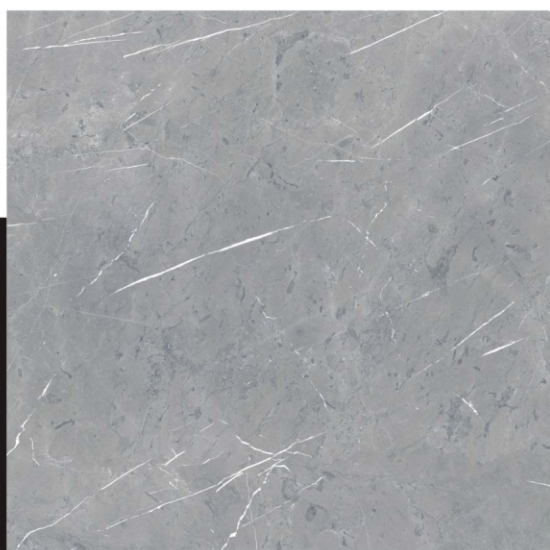

MEGAN™

PISA
GRIS

800X
800mm

POLISH
FINISH

POLISHED
Glazed Vitrified Tiles

LIVING

BATHROOMS

KITCHEN

ROOM