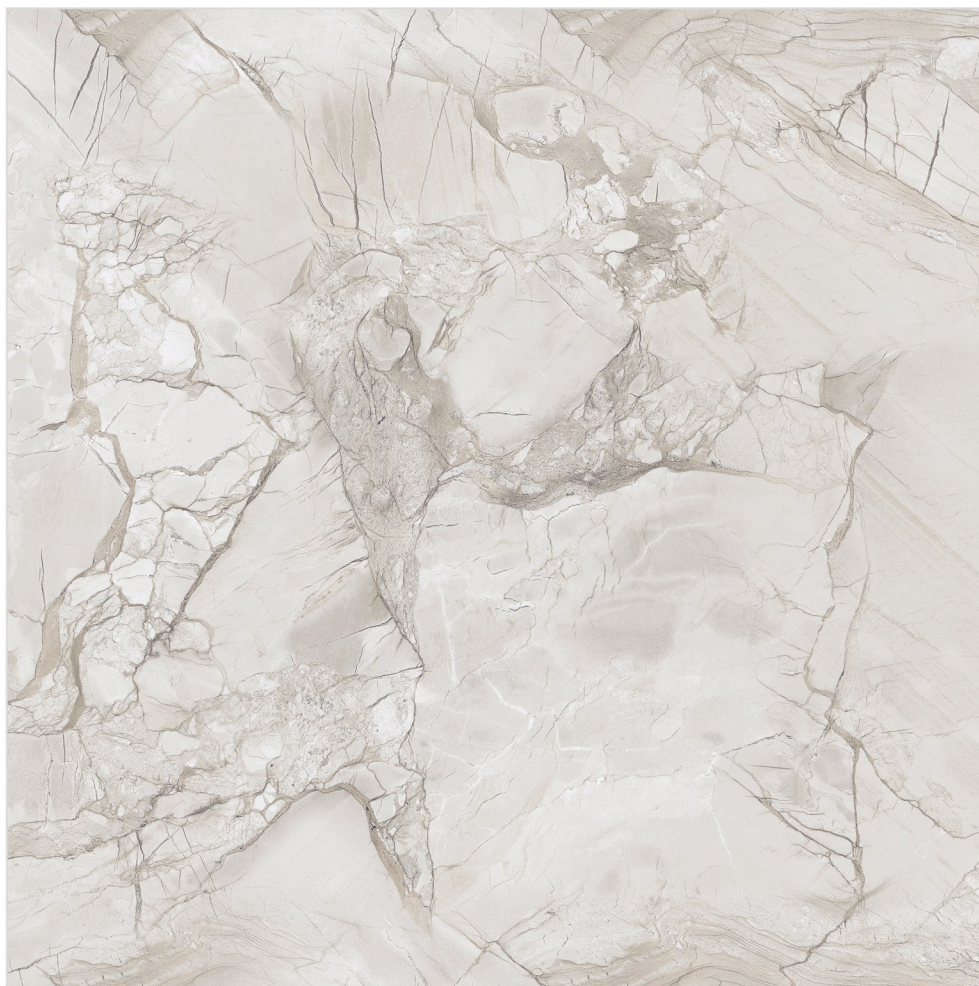

Shaphire Beige

60X60CM
GLOSSY FINISH

RANDOM
DESIGN

GLAZED
VITRIFIED TILES

Shaphire Grey

60X60CM
GLOSSY FINISH

RANDOM
DESIGN

GLAZED
VITRIFIED TILES