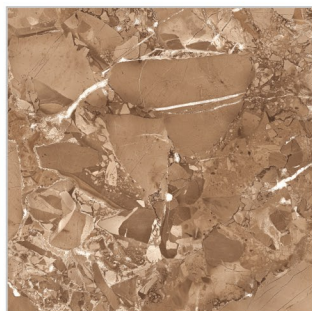

Quartzite Beige

60X60CM
GLOSSY FINISH

RANDOM
DESIGN

GLAZED
VITRIFIED TILES

Quartzite Bruno

60X60CM
GLOSSY FINISH

RANDOM
DESIGN

GLAZED
VITRIFIED TILES