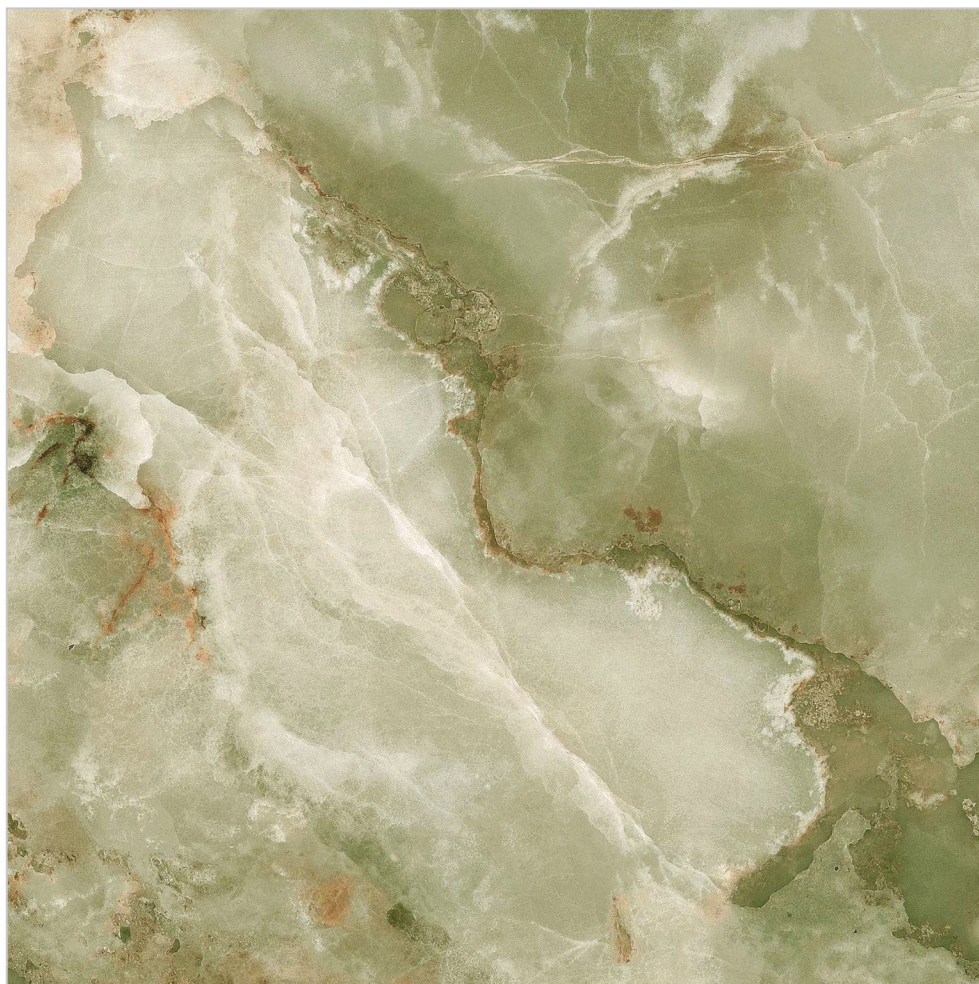

Onice Aquamarine

60X60CM
GLOSSY FINISH

RANDOM
DESIGN

GLAZED
VITRIFIED TILES

Onice Emerald

60X60CM
GLOSSY FINISH

RANDOM
DESIGN

GLAZED
VITRIFIED TILES