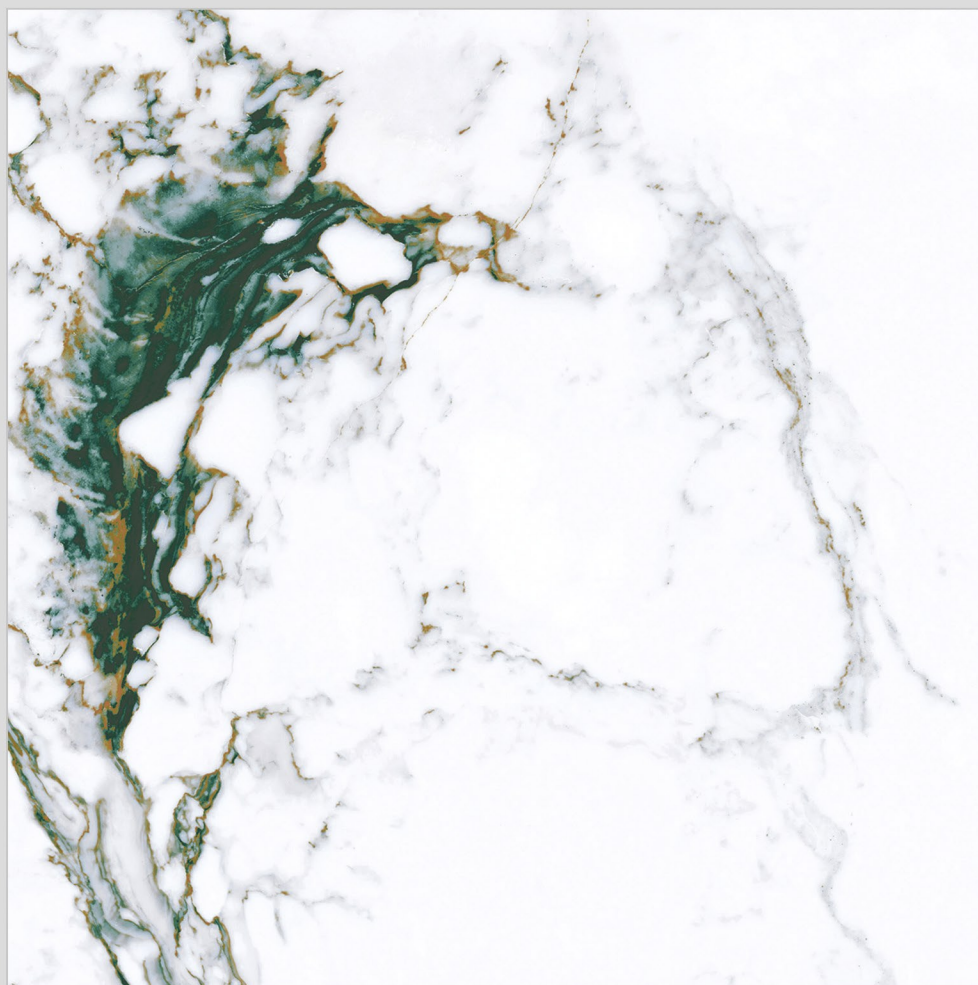

Satuario Glam

60X60CM
GLOSSY FINISH

RANDOM
DESIGN

GLAZED
VITRIFIED TILES