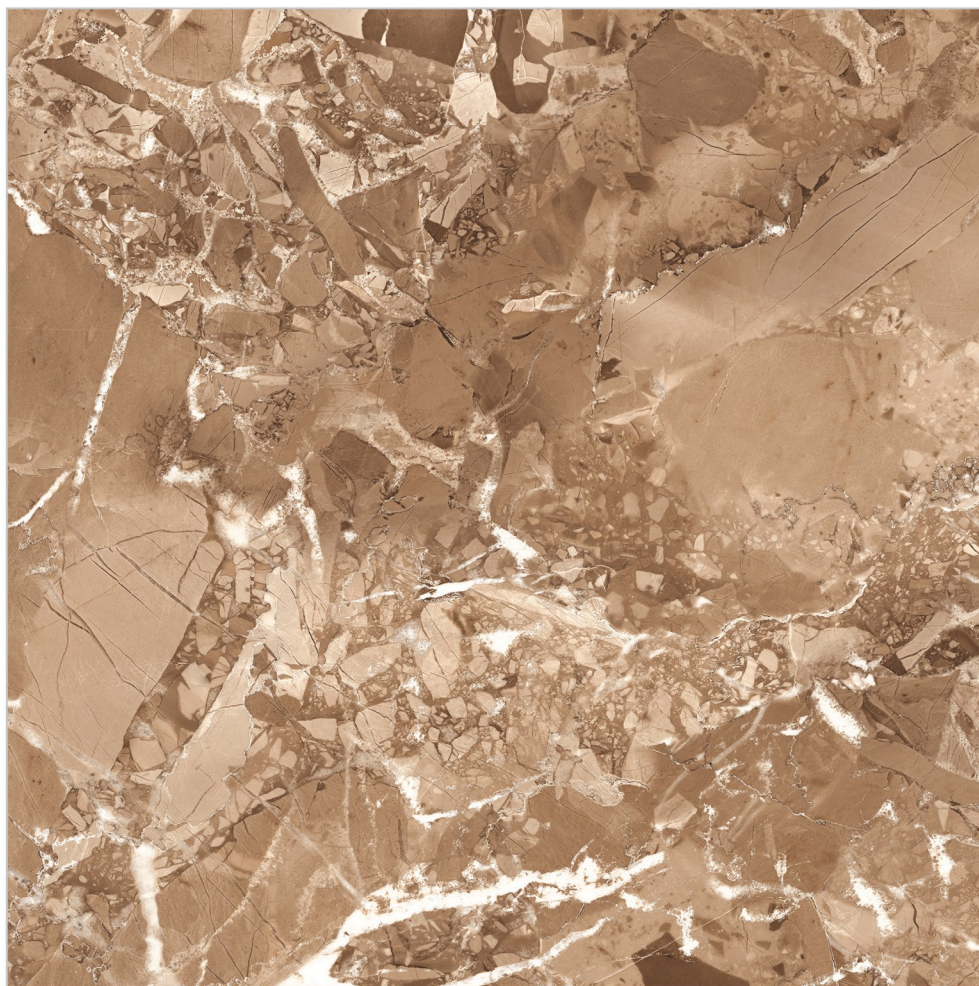

Quartzite Beige

60X60CM
GLOSSY FINISH

RANDOM
DESIGN

GLAZED
VITRIFIED TILES

Quartzite Bruno

60X60CM
GLOSSY FINISH

RANDOM
DESIGN

GLAZED
VITRIFIED TILES