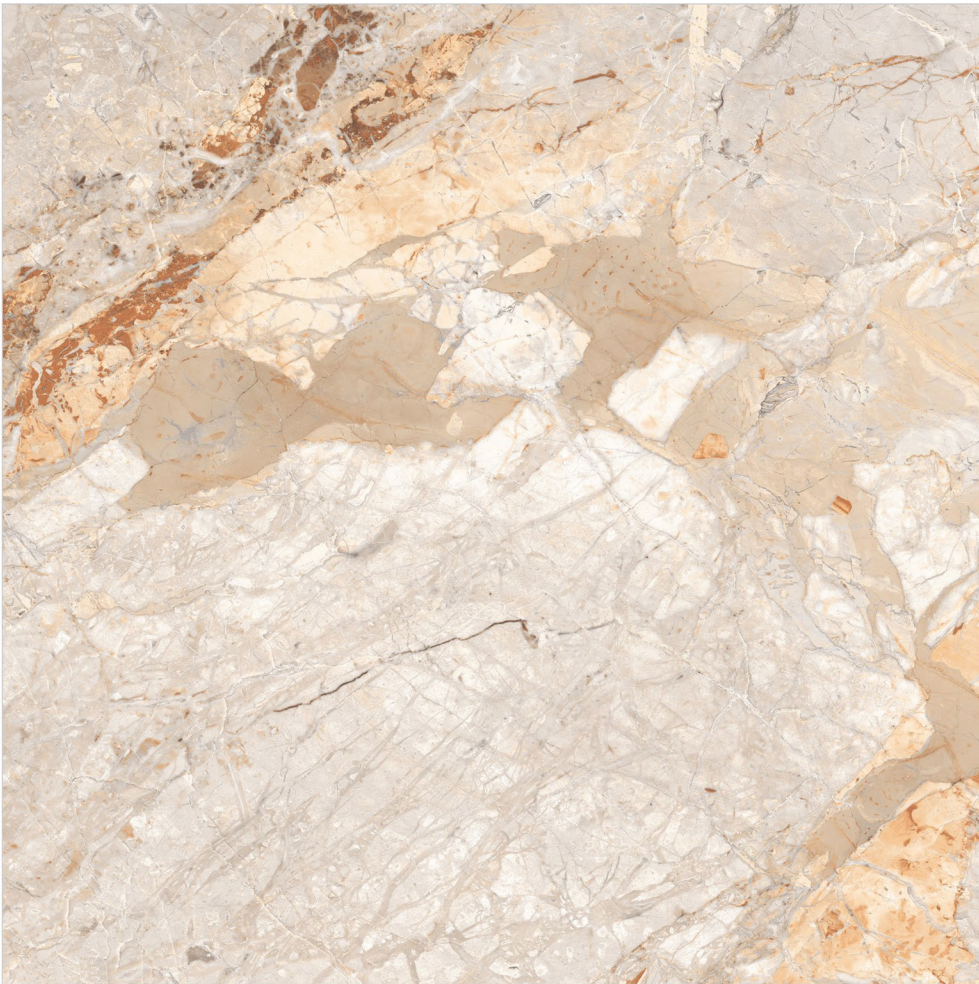

Amrilio Blush

60X60CM
GLOSSY FINISH

RANDOM
DESIGN

GLAZED
VITRIFIED TILES