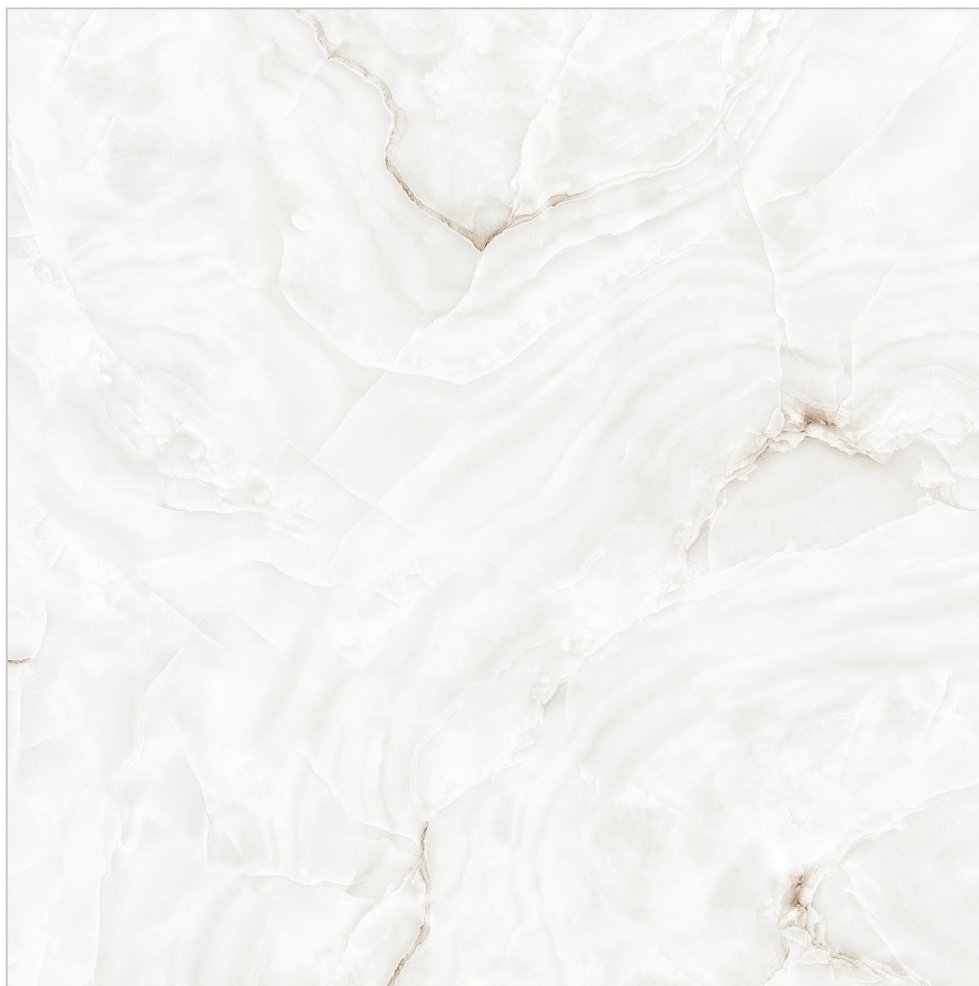

Nice Beige

60X60CM
GLOSSY FINISH

RANDOM
DESIGN

GLAZED
VITRIFIED TILES

Nice Pearl

60X60CM
GLOSSY FINISH

RANDOM
DESIGN

GLAZED
VITRIFIED TILES