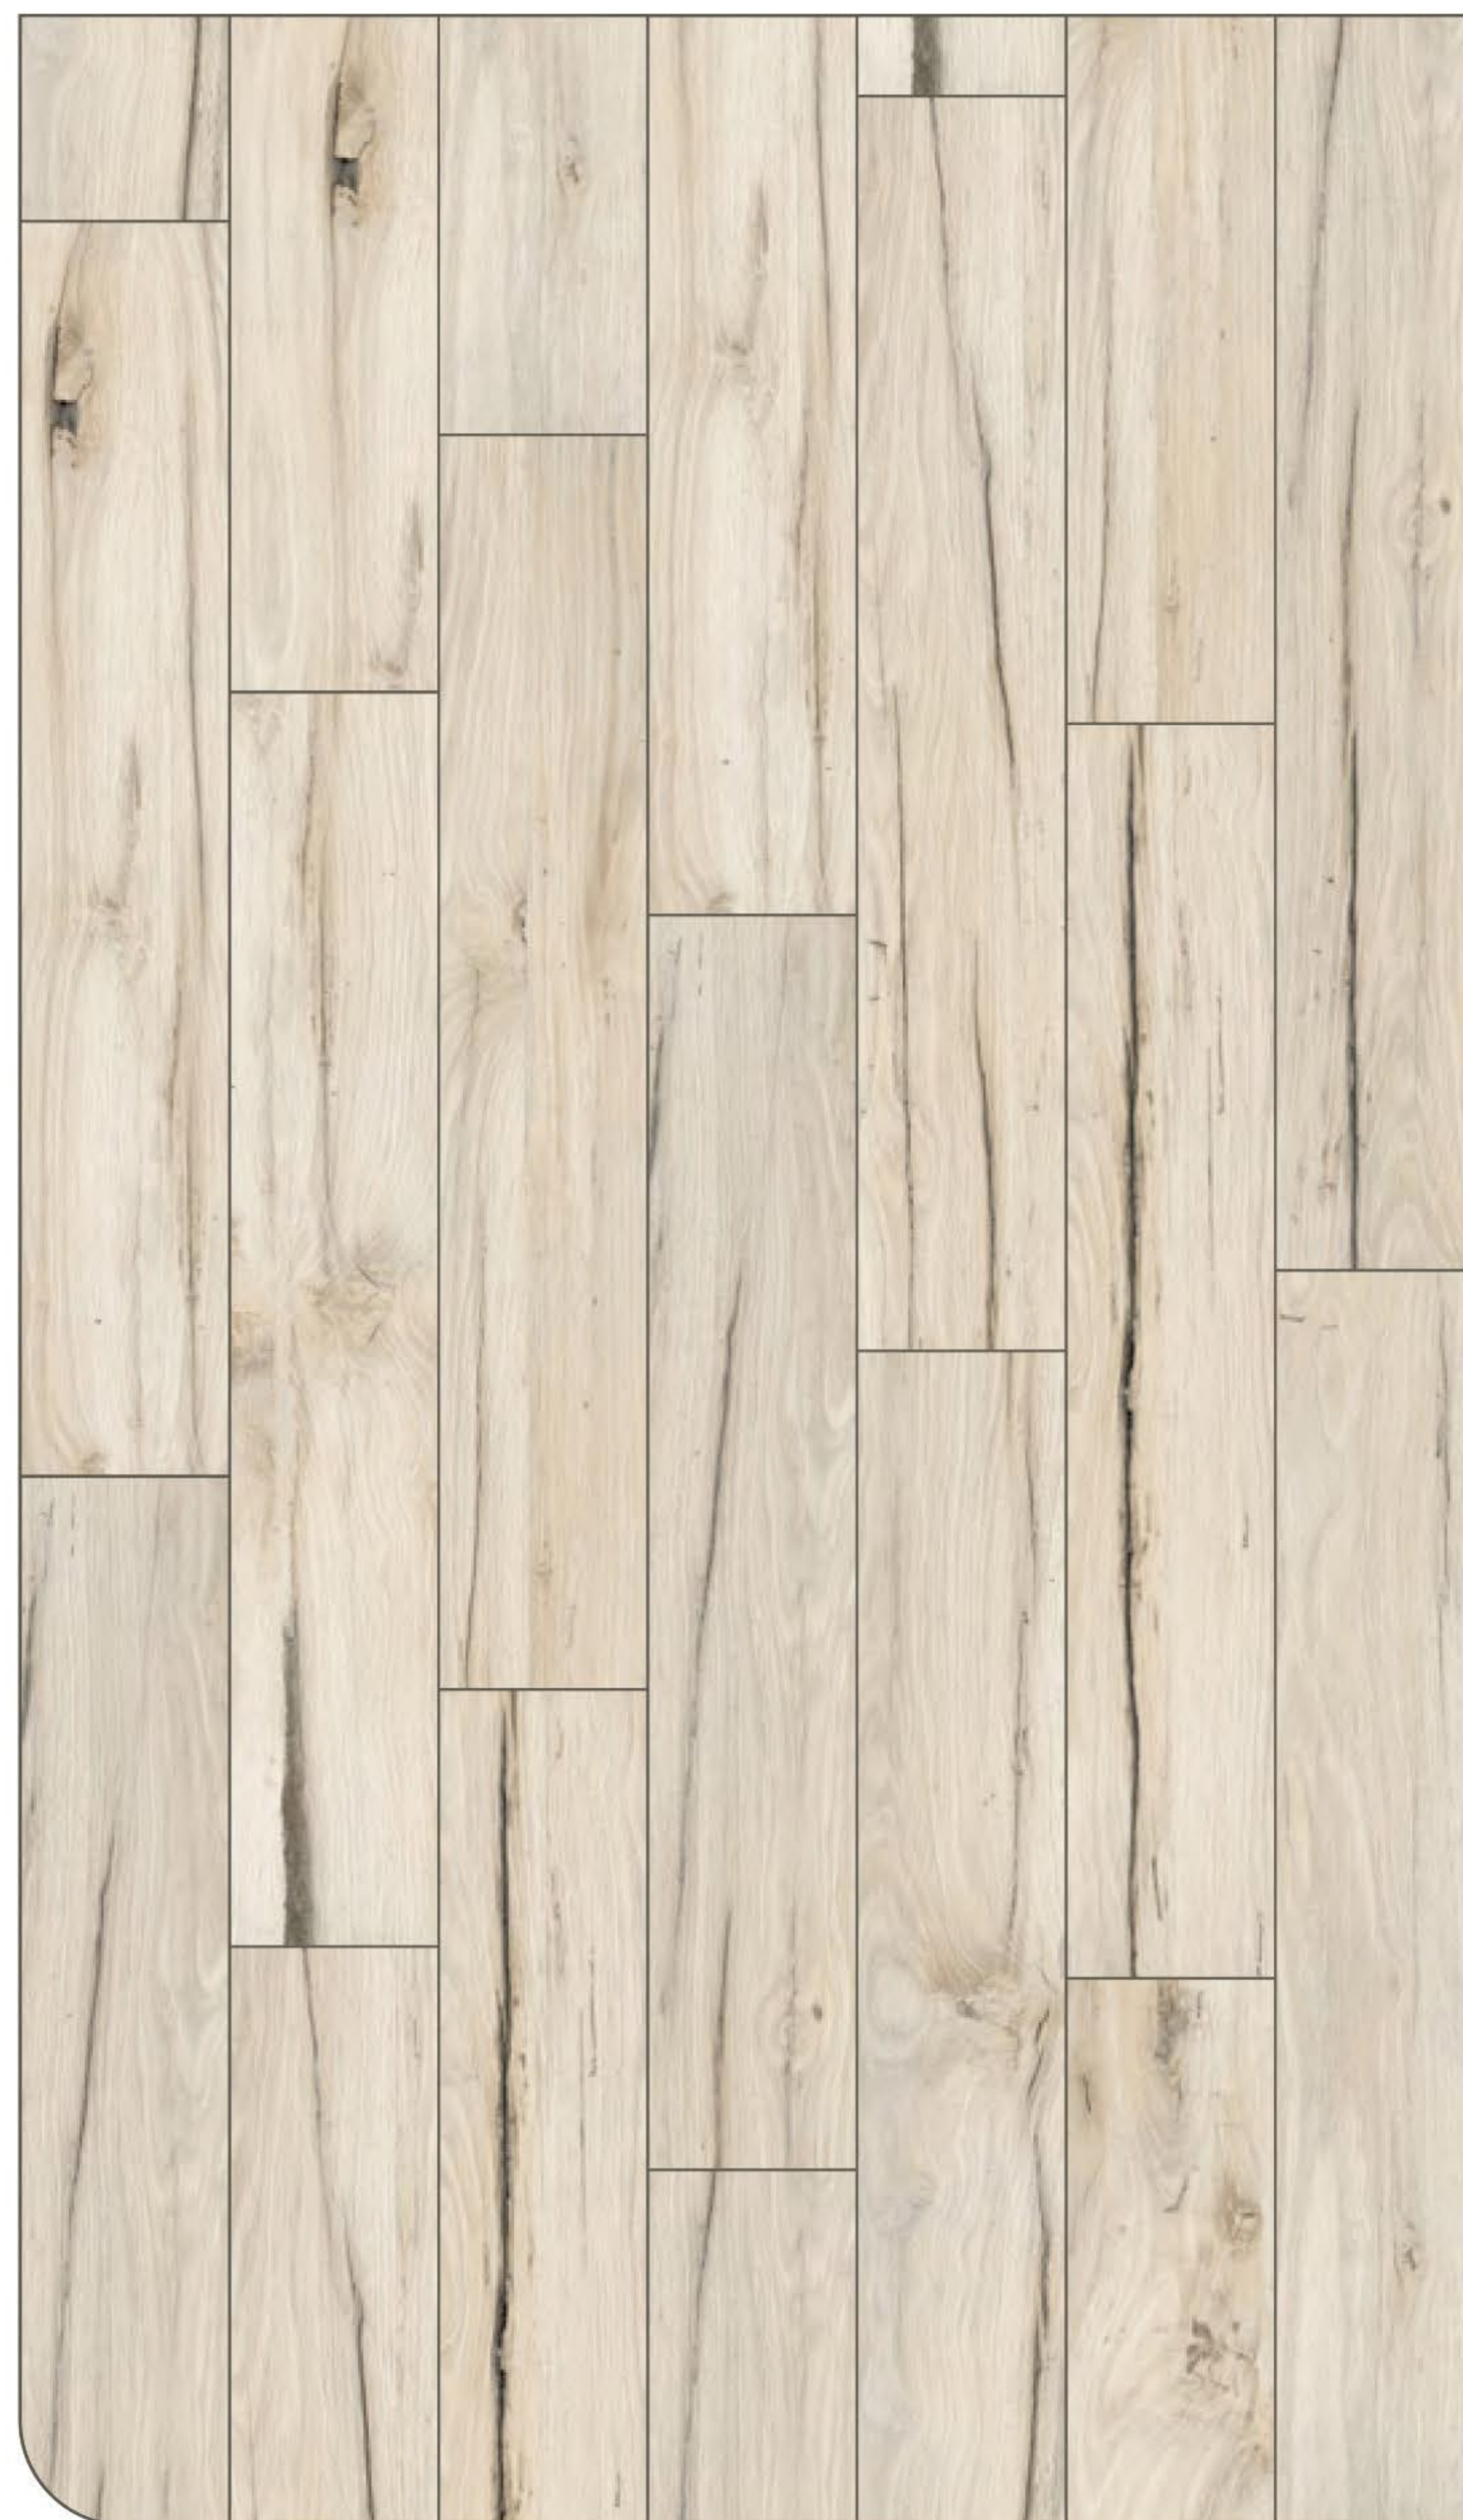

NEST OAK

NEST OAK

Size
200x1200mm
20x120cm

10
Random

Surface
Carving

NEST

NEST PINE

Size
200x1200mm
20x120cm