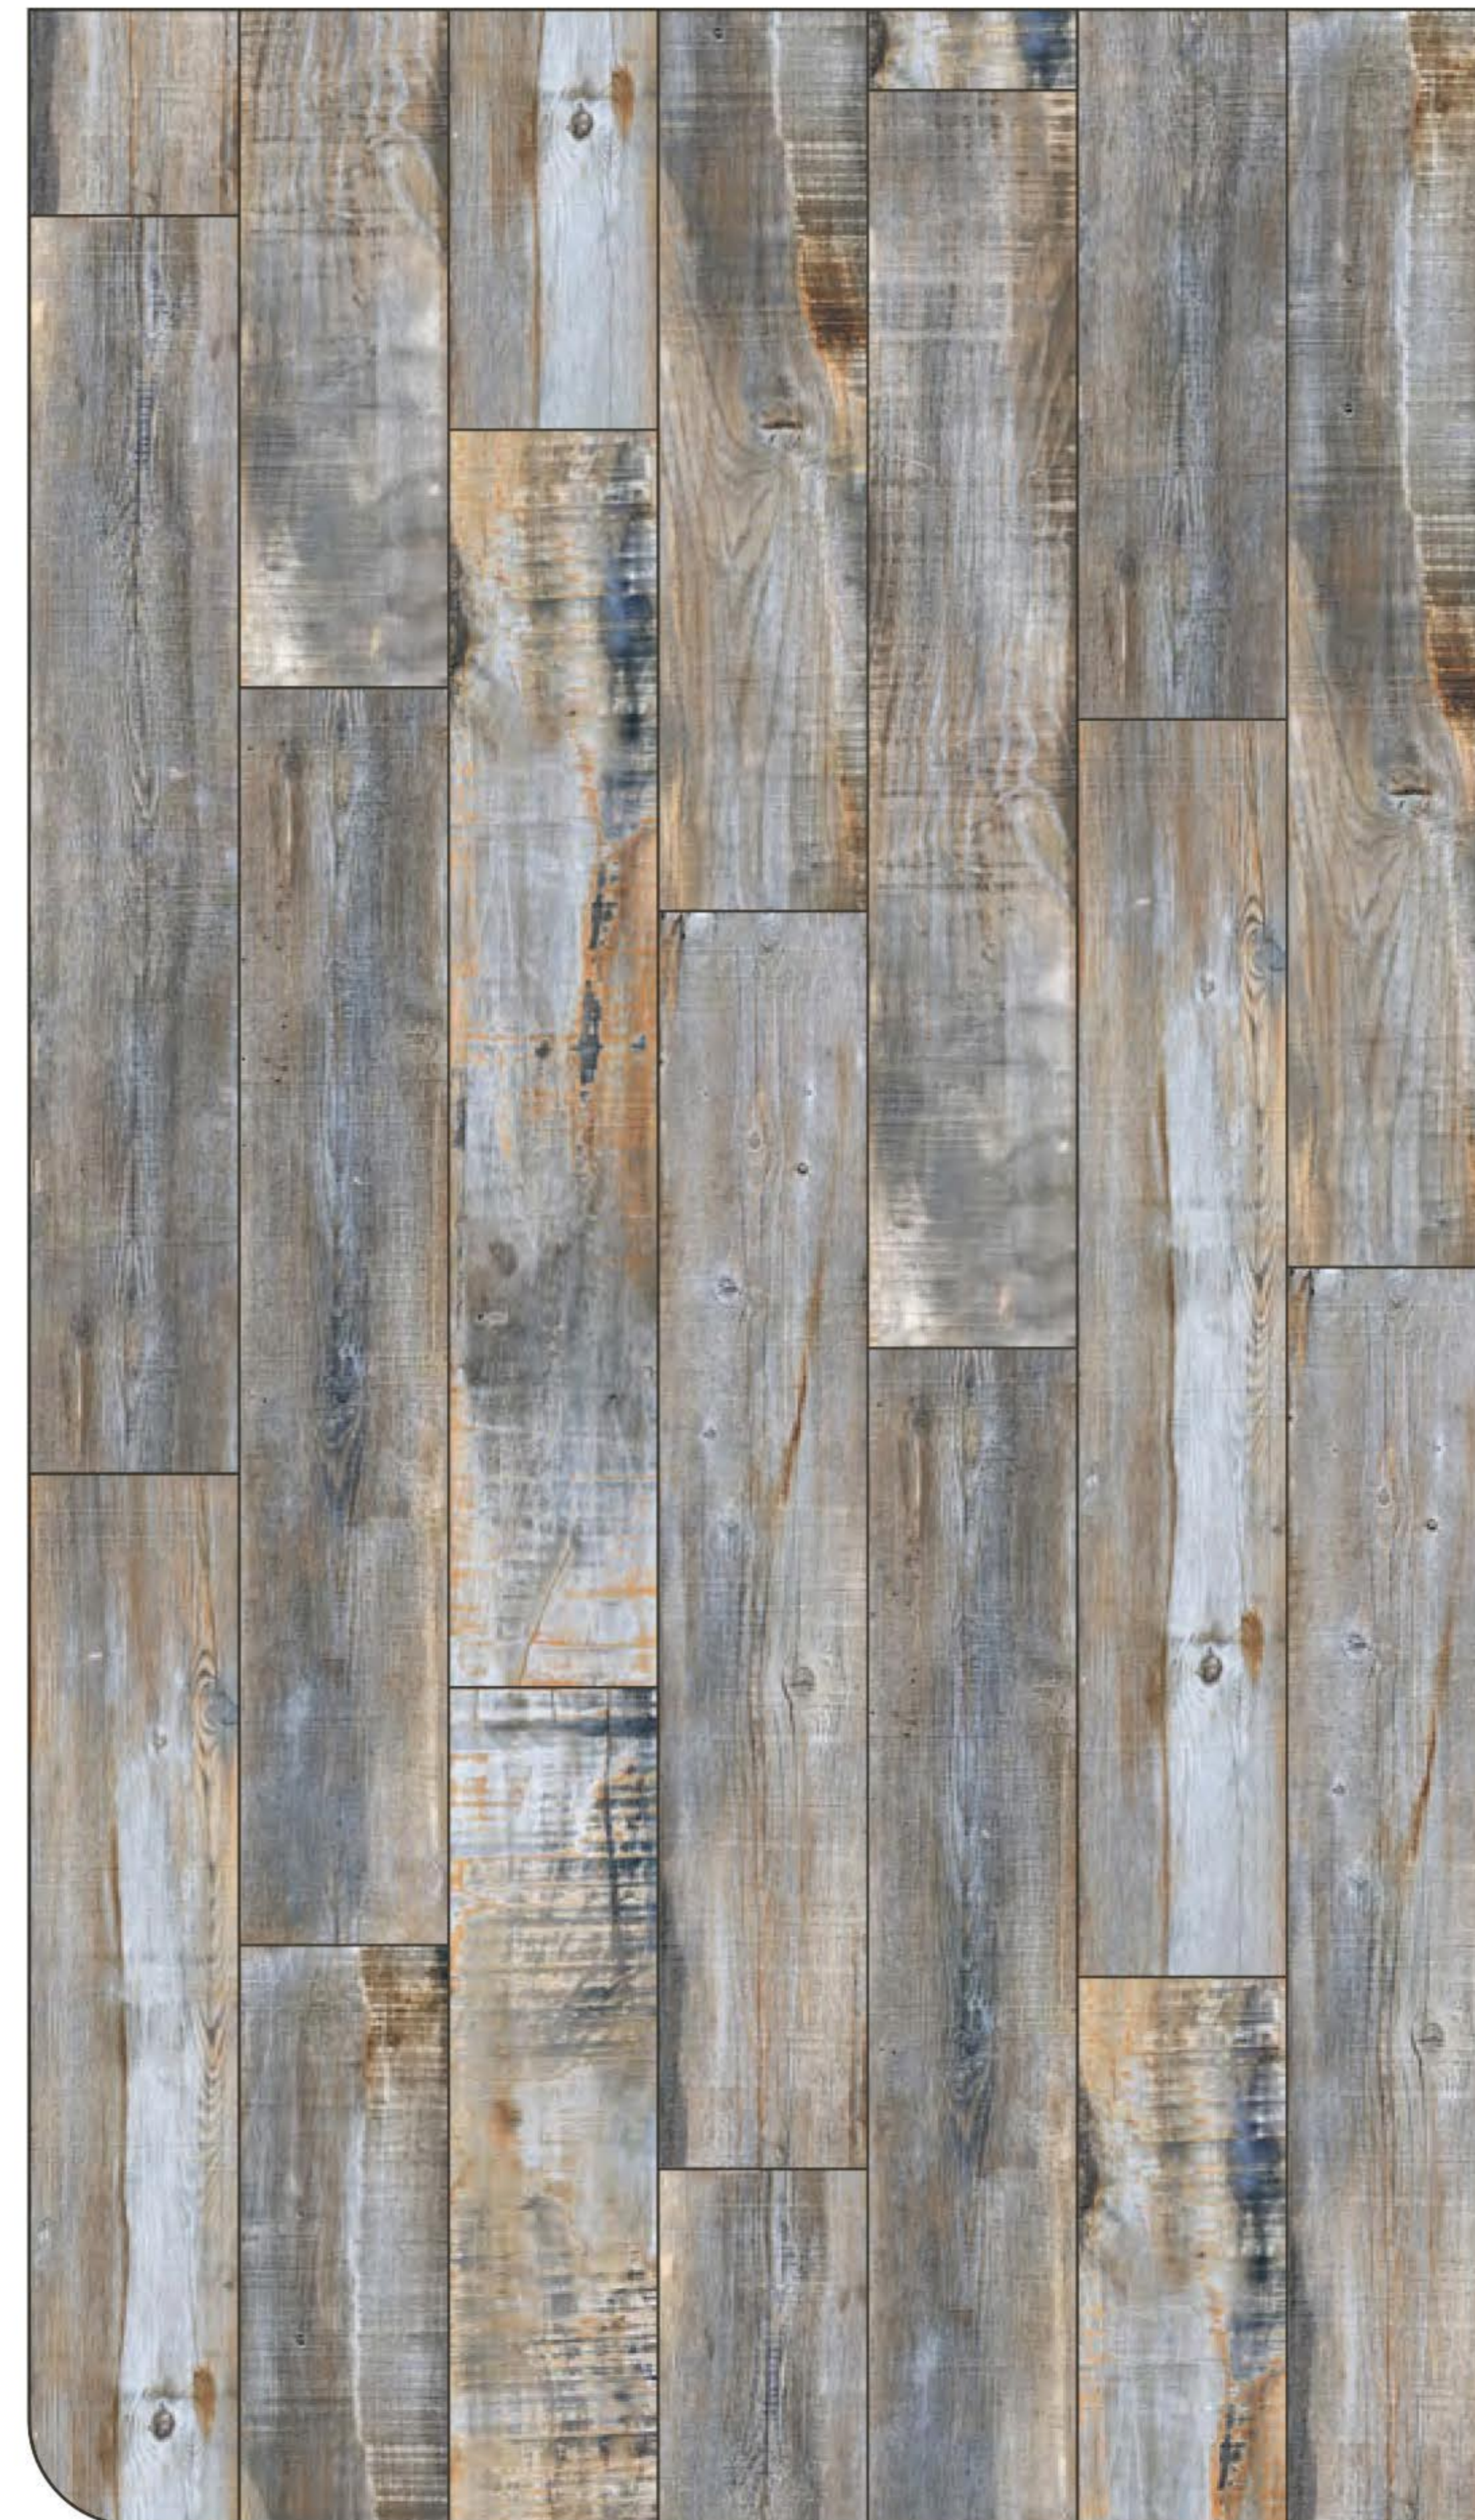

Size
200x1200mm
20x120cm

08
Random

Surface
Matt

**BIRCH-
WOOD**

BIRCHWOOD ANCIENT

Size
200x1200mm
20x120cm

08
Random

Surface
Matt