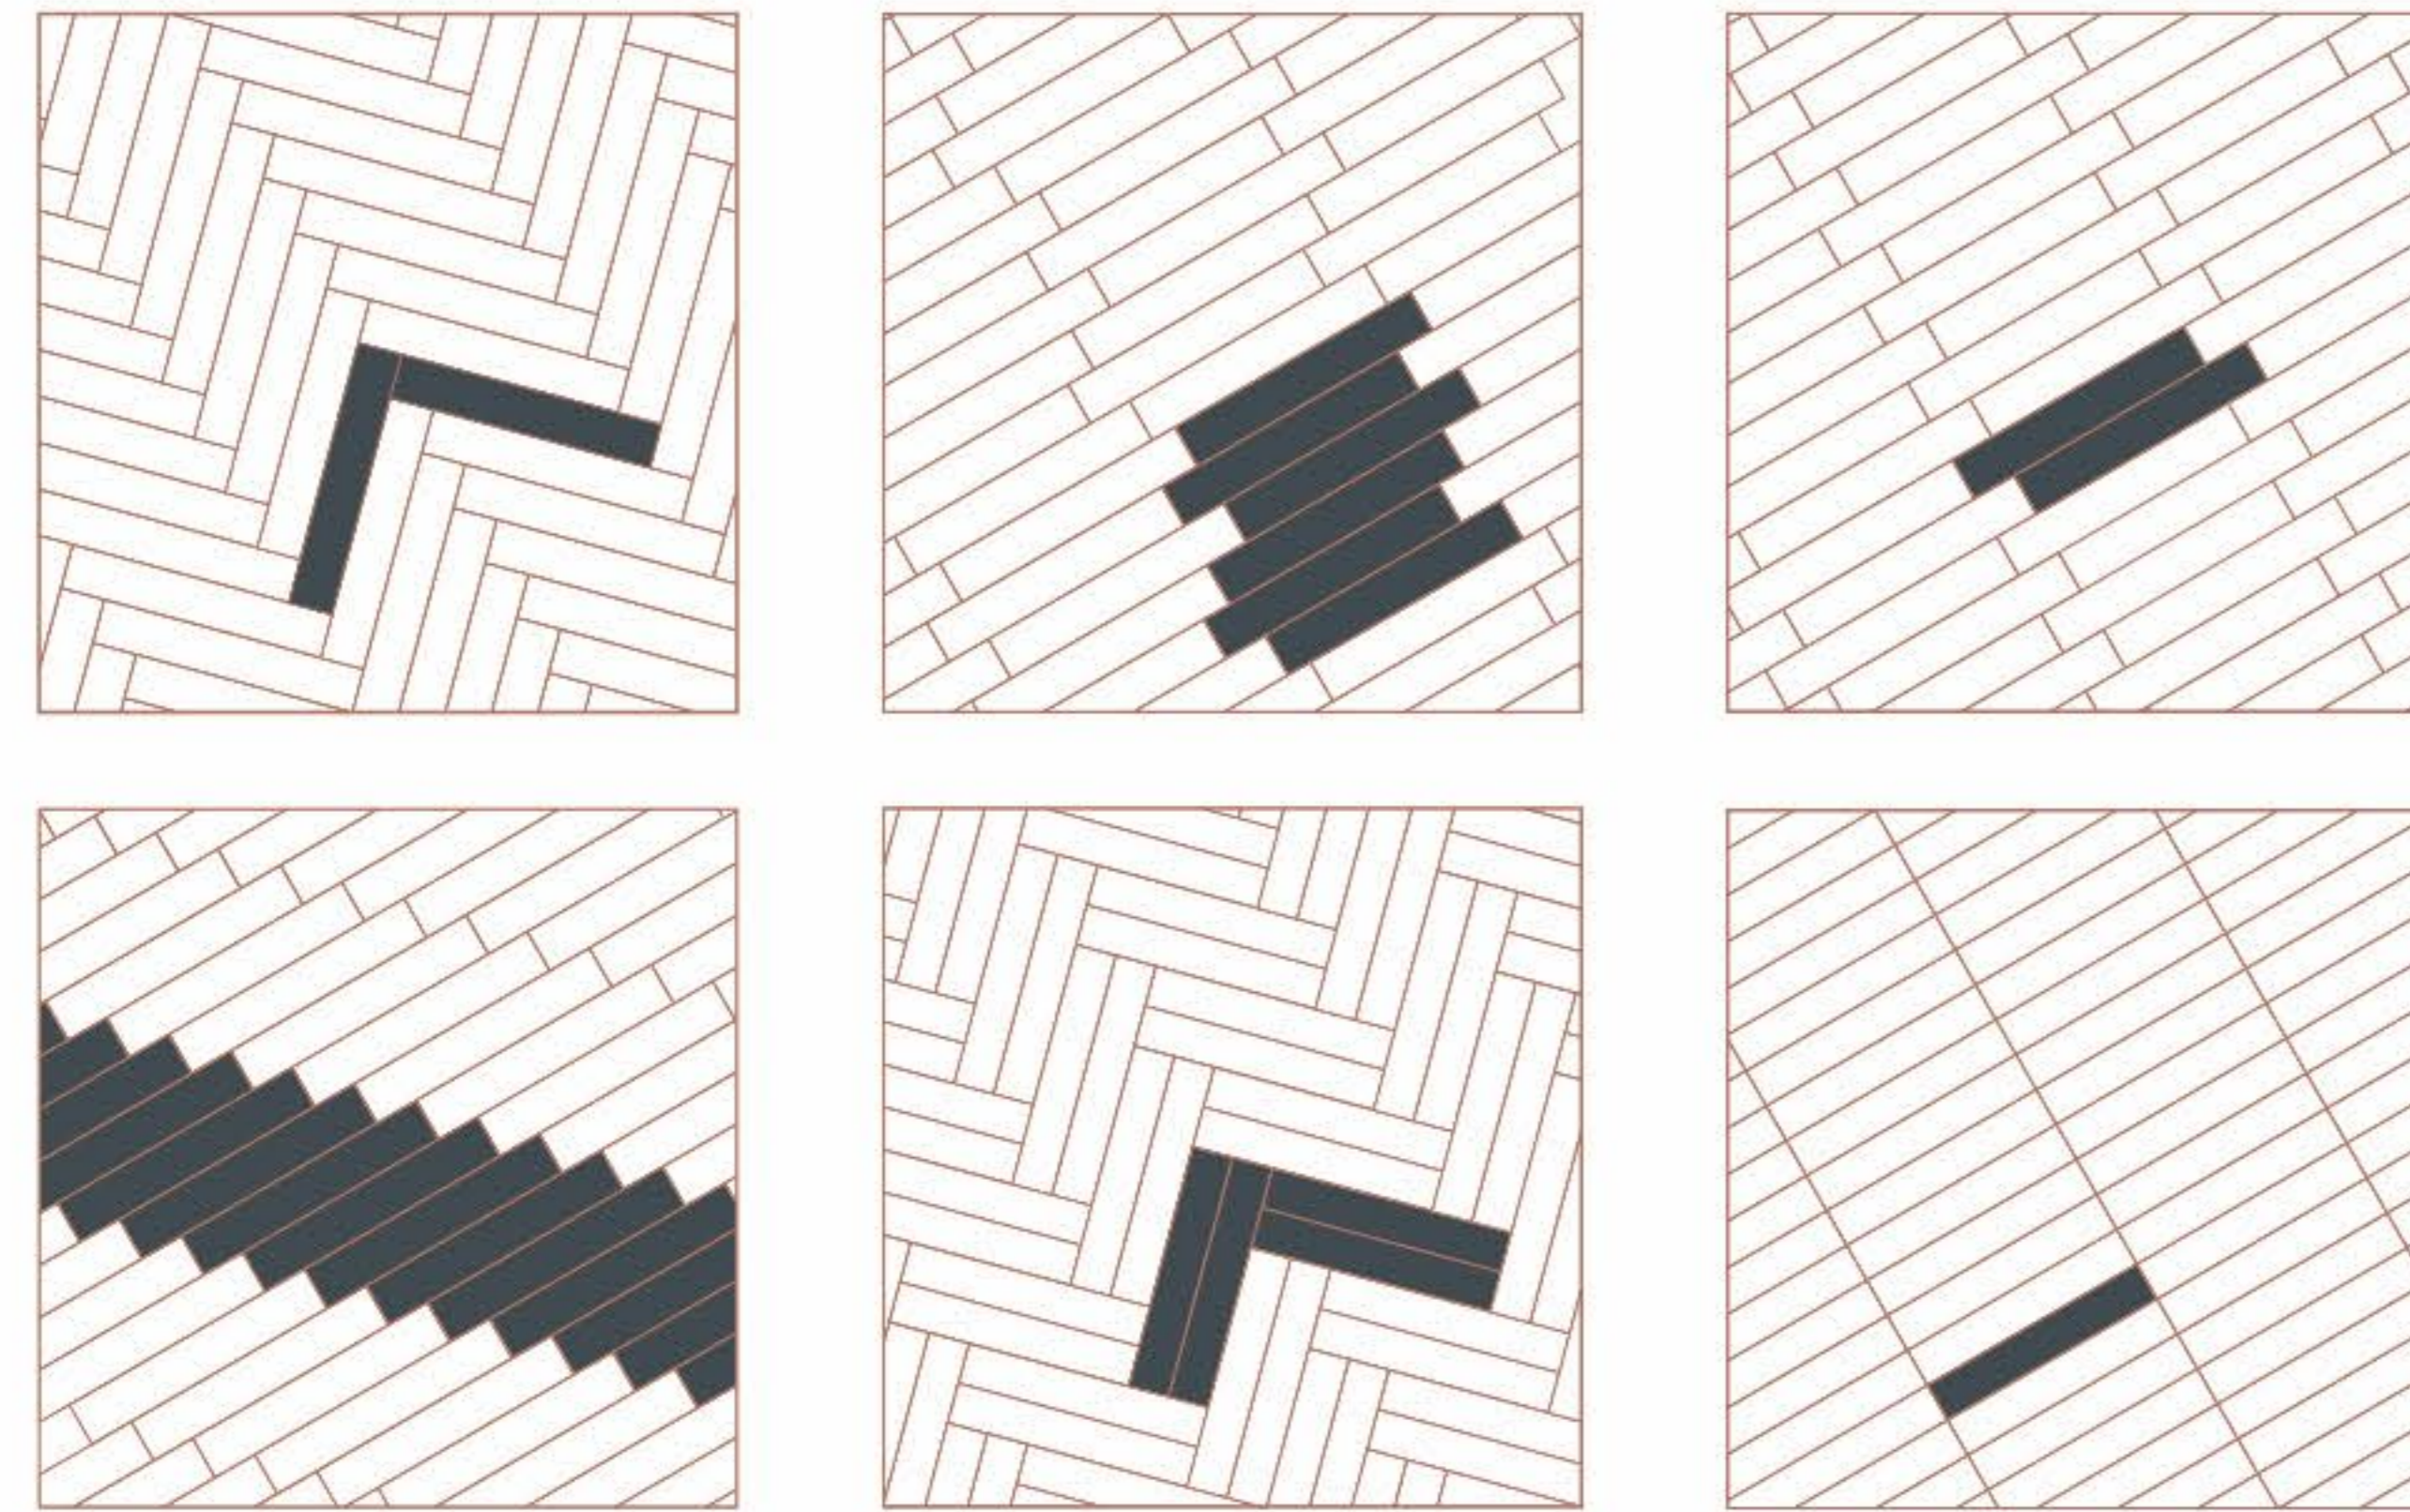

LAYING SOLUTIONS