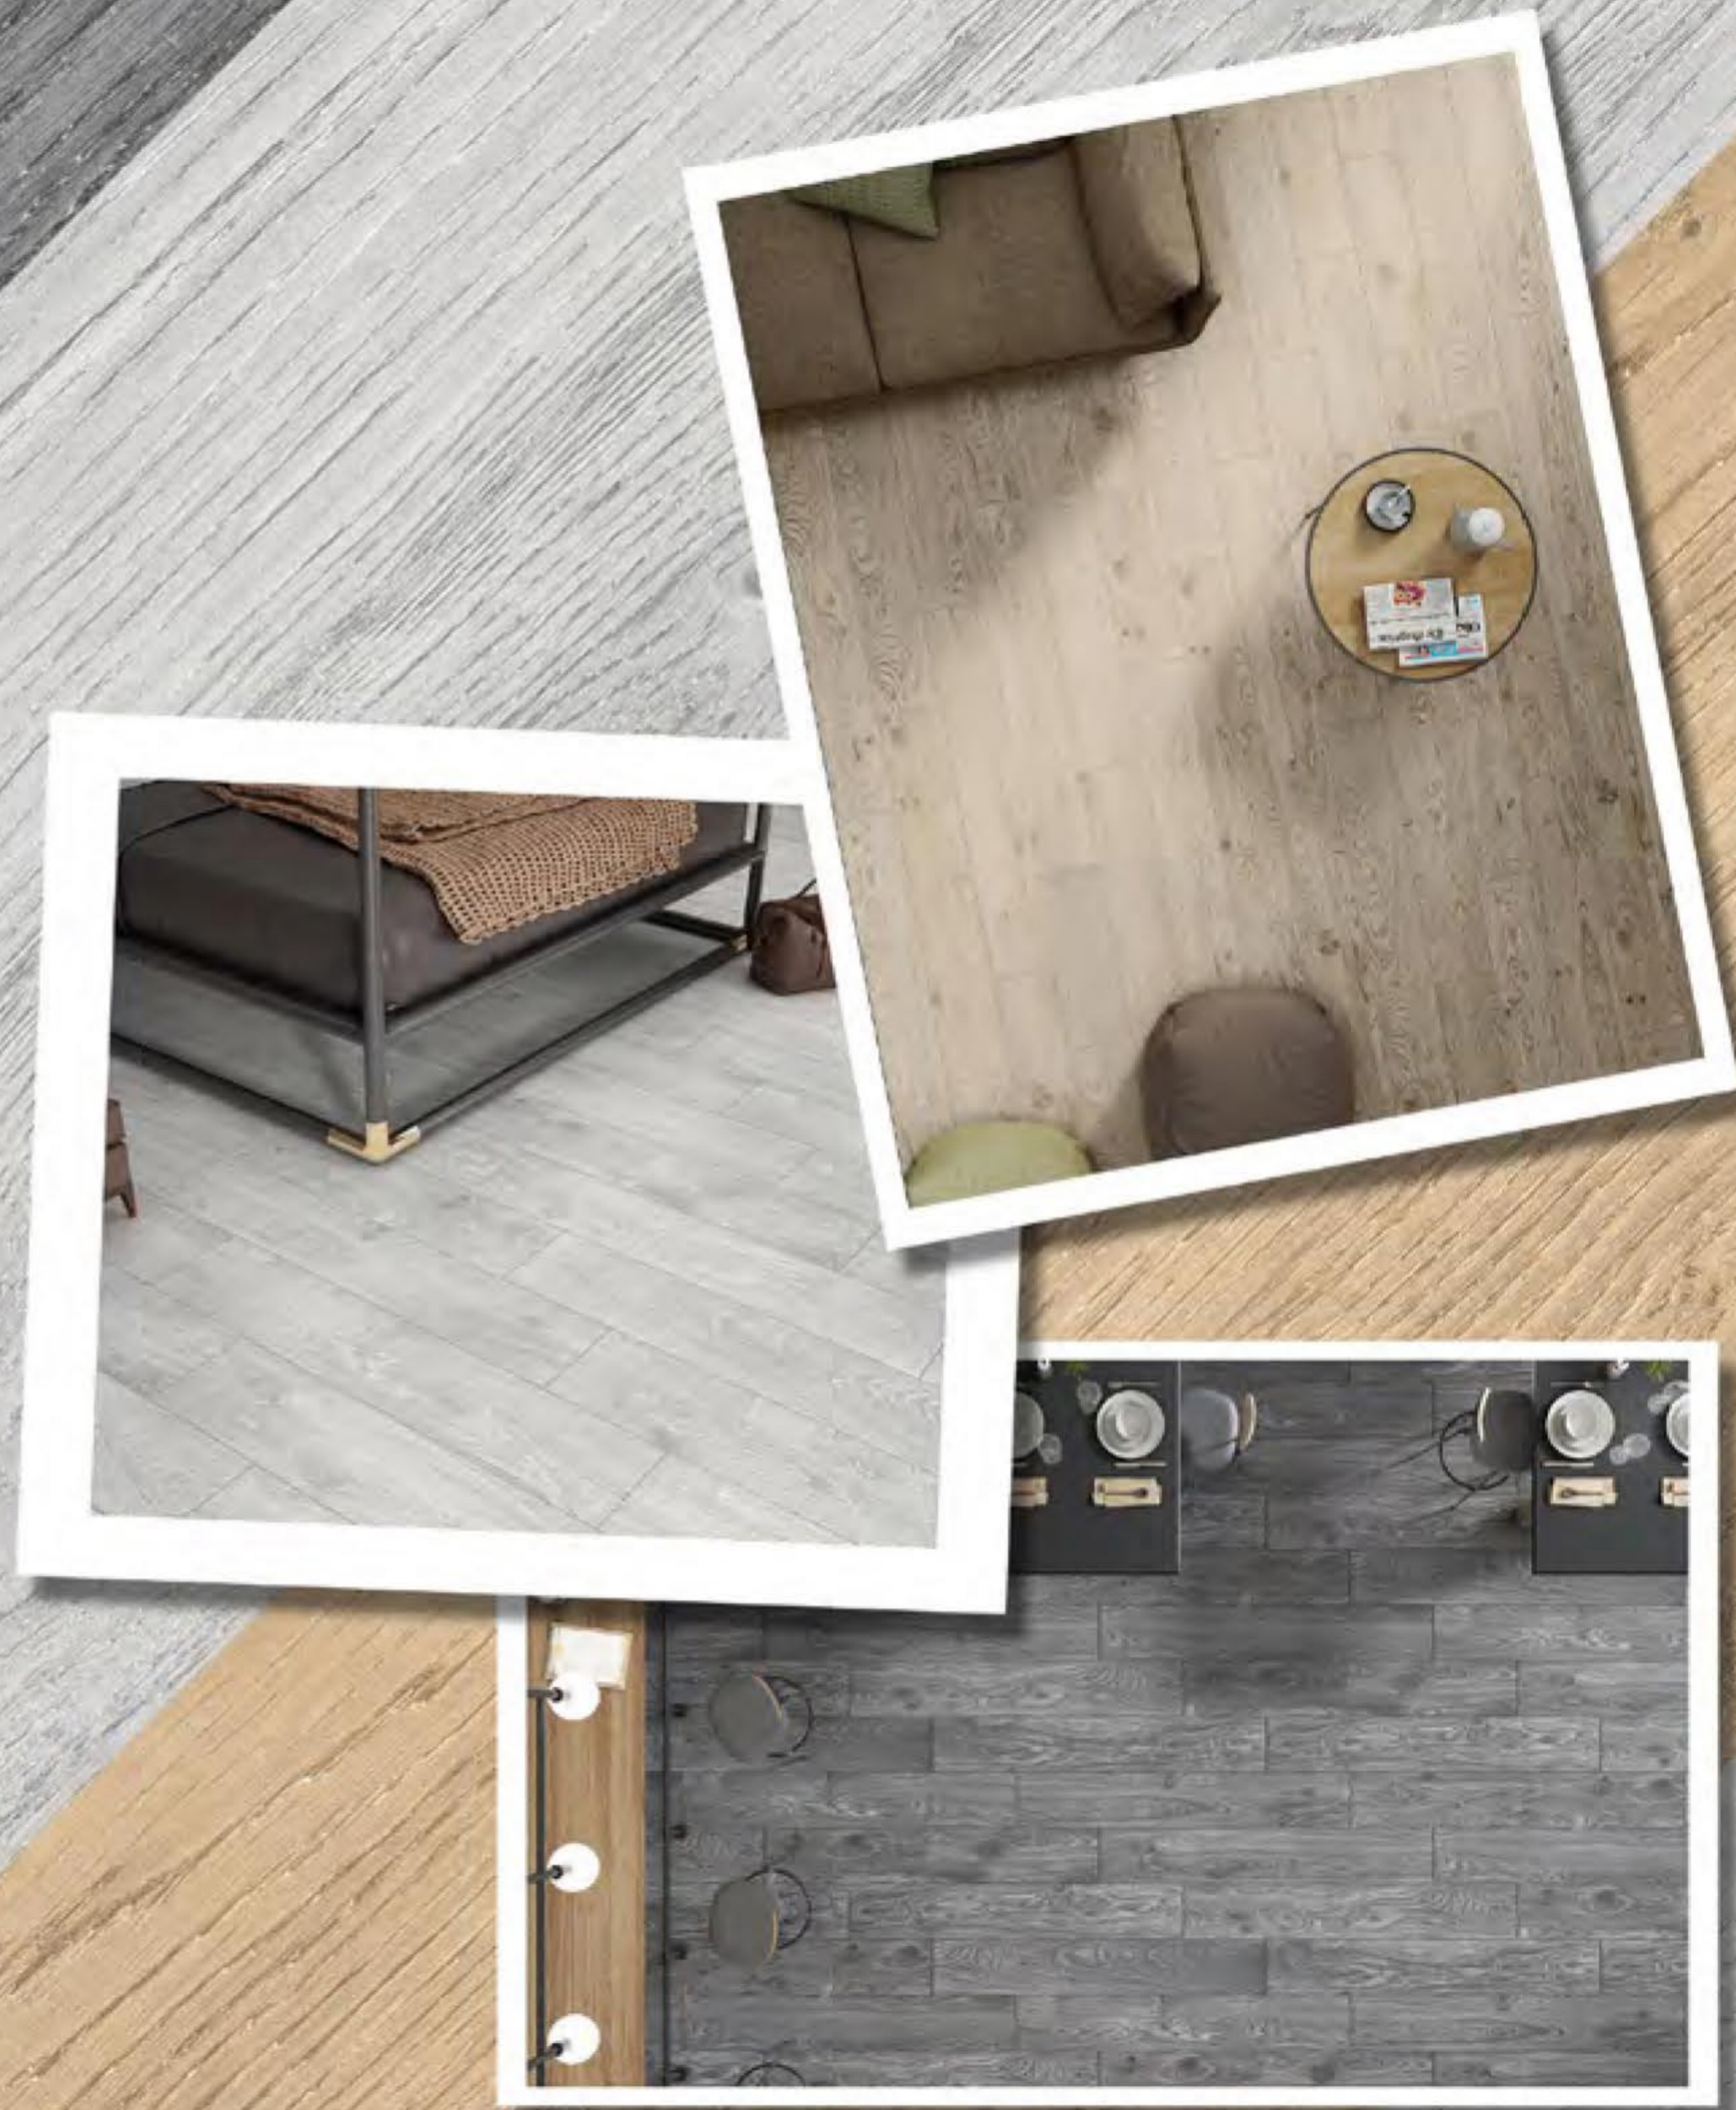

HABANA

Series

200X
1200MM

Click or Scan to
View Brochure

G O O D
W O O D