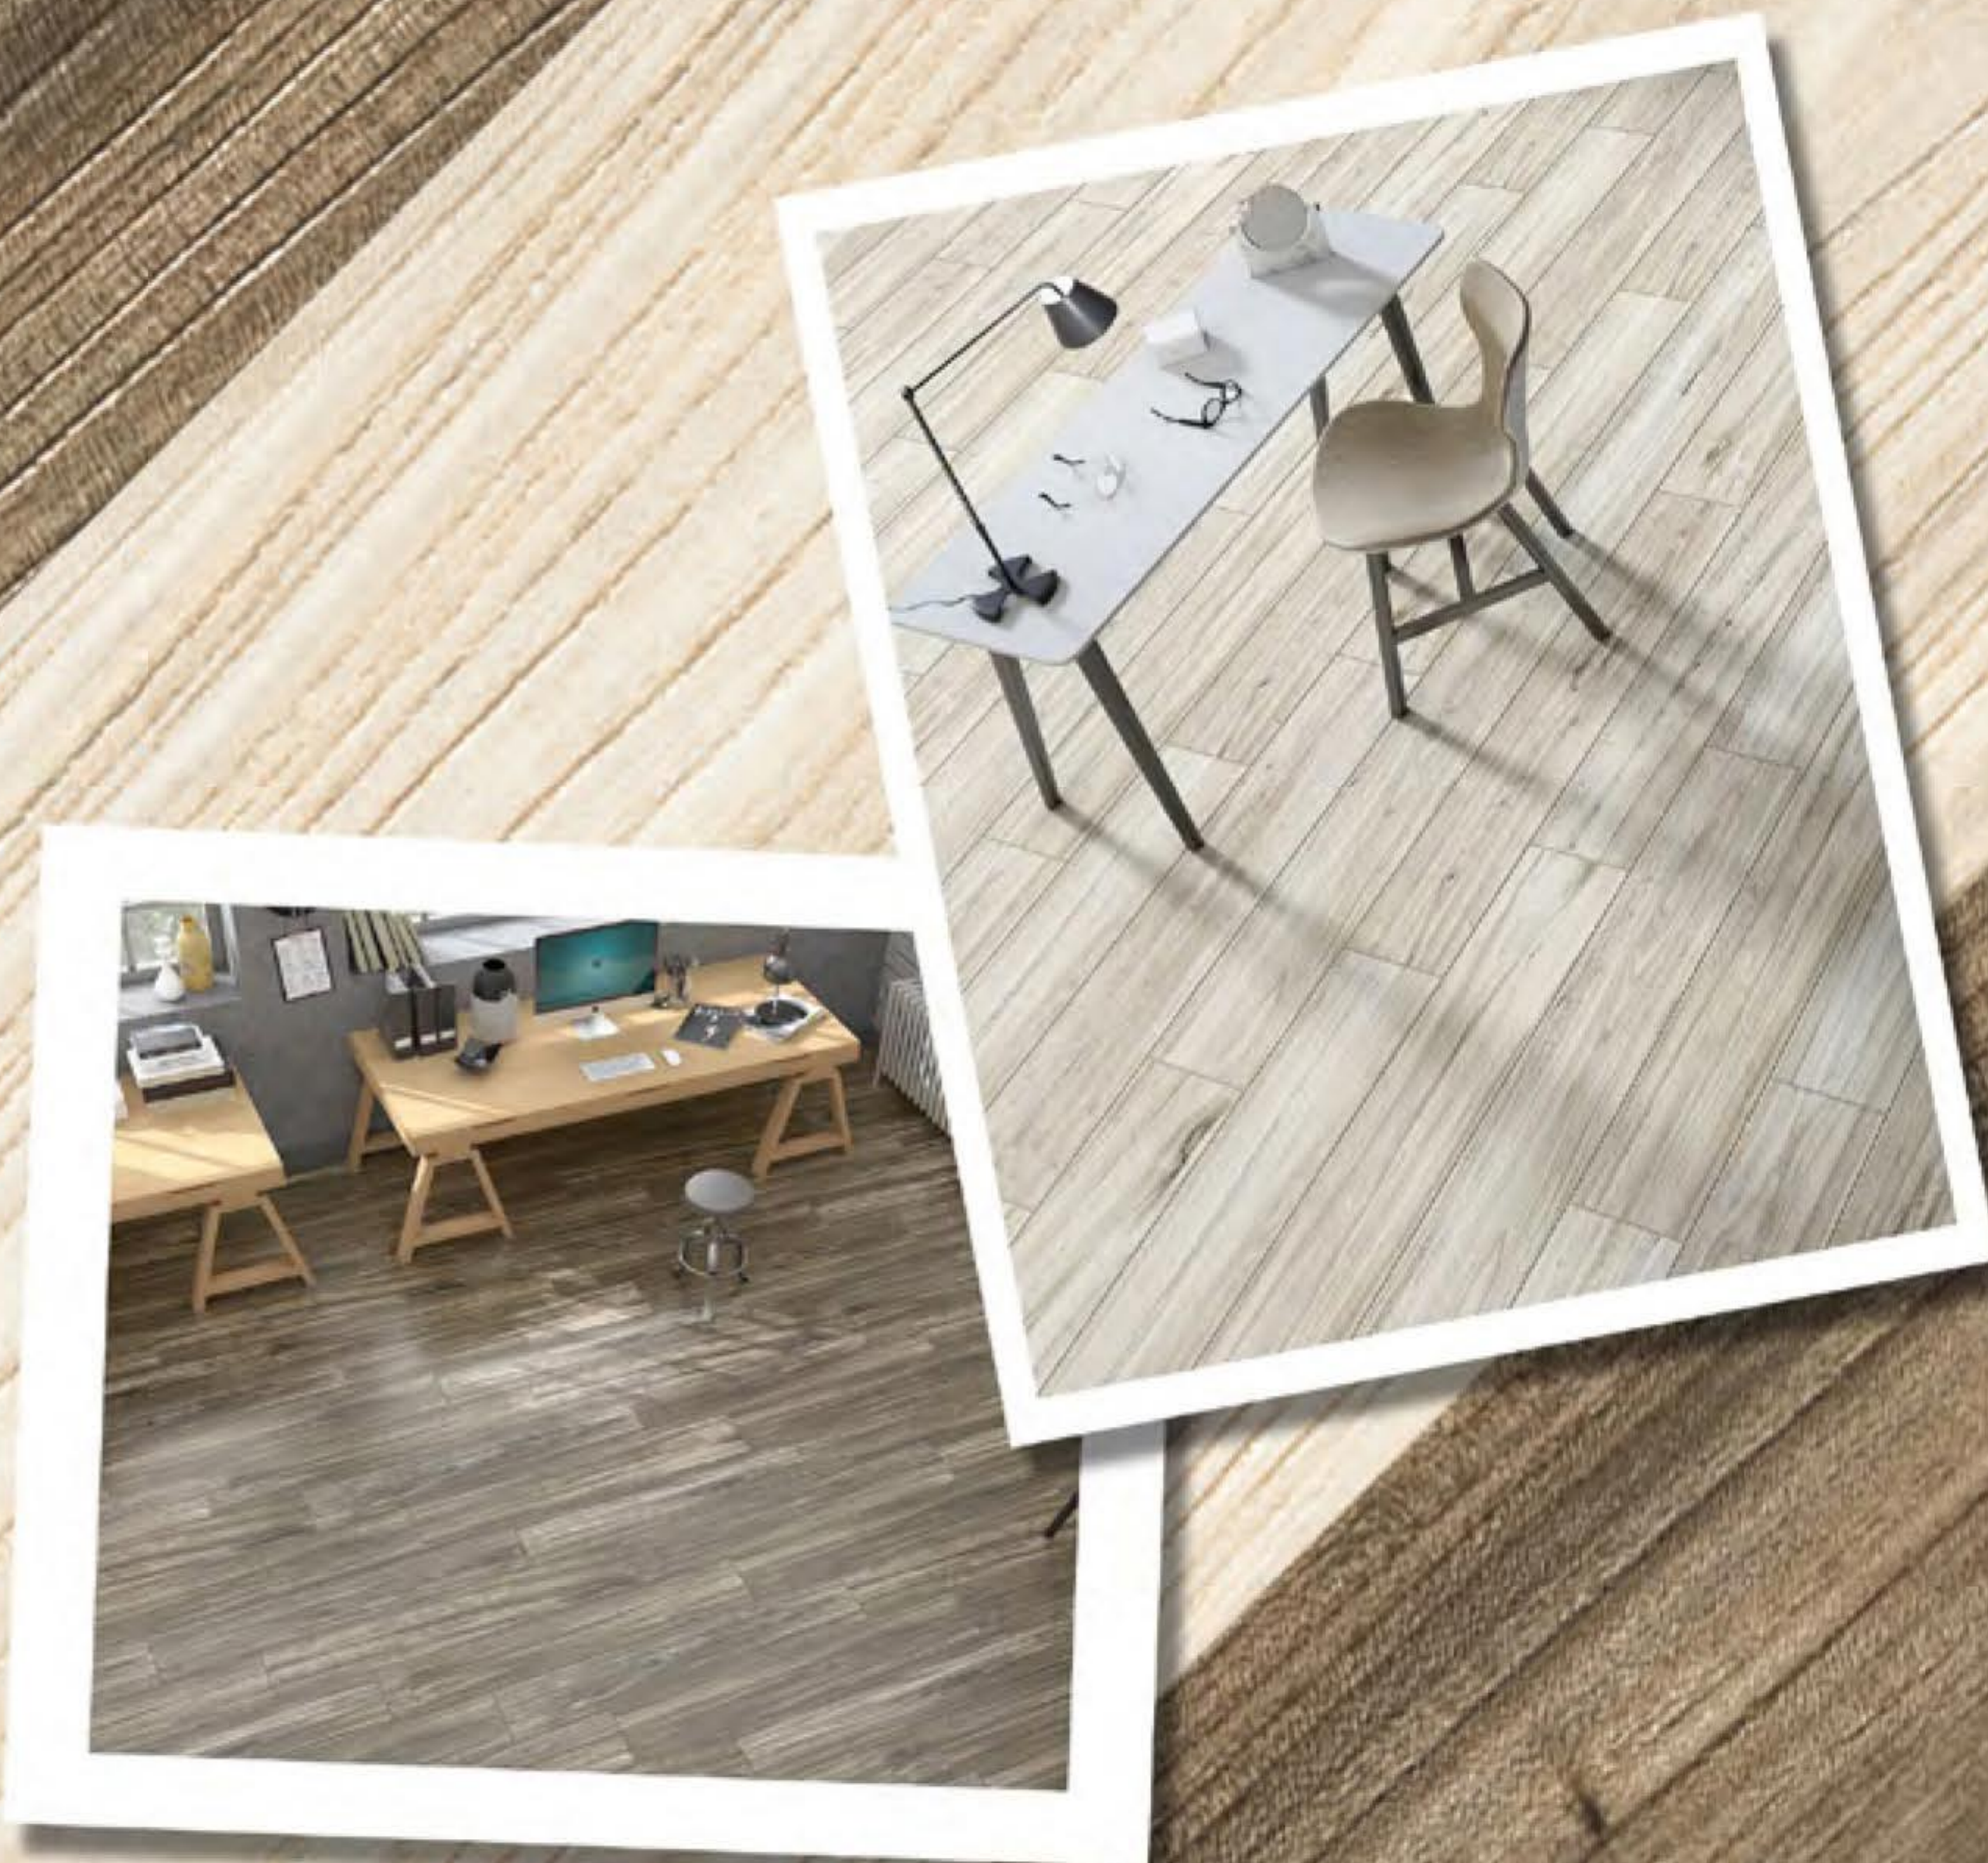

LEGNO

Series

200X
1200MM

Click or Scan to
View Brochure

G O O D
W O O D