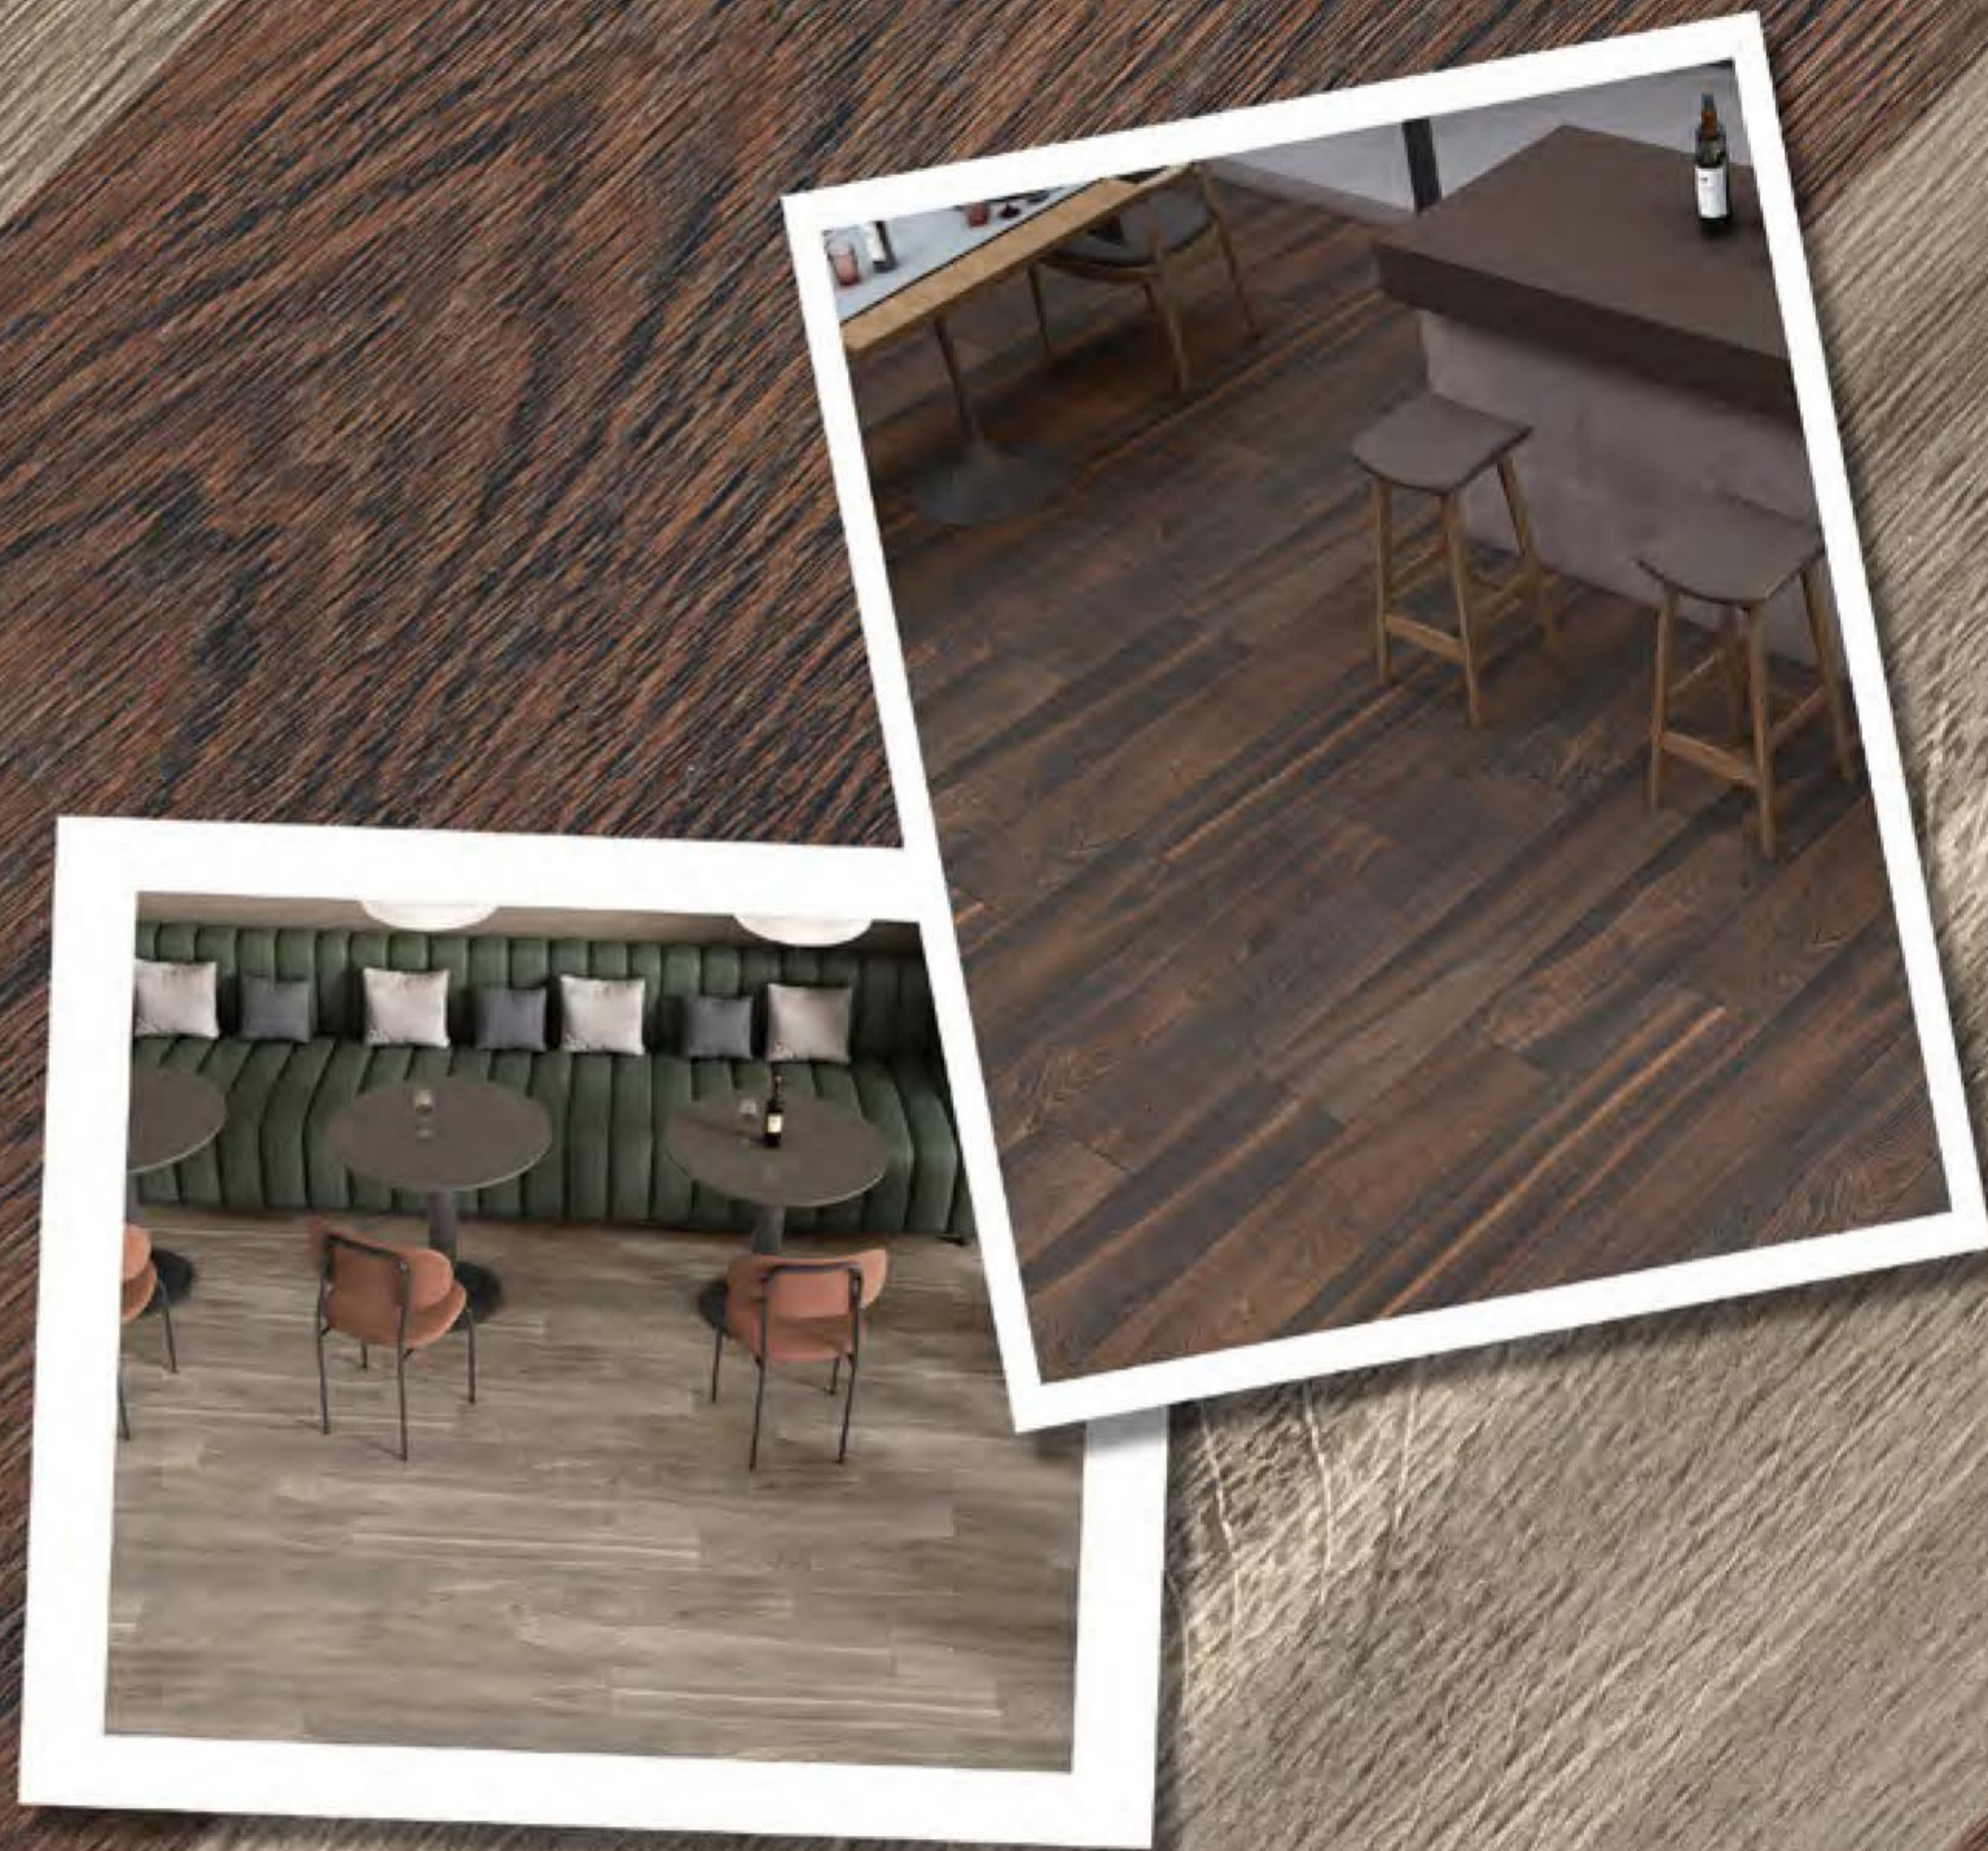

HICKORY

Series

200X
1200MM

Click or Scan to
View Brochure

G O O D
W O O D

HICKORY NATURAL

HICKORY NATURAL

Size
200x1200mm
20x120cm