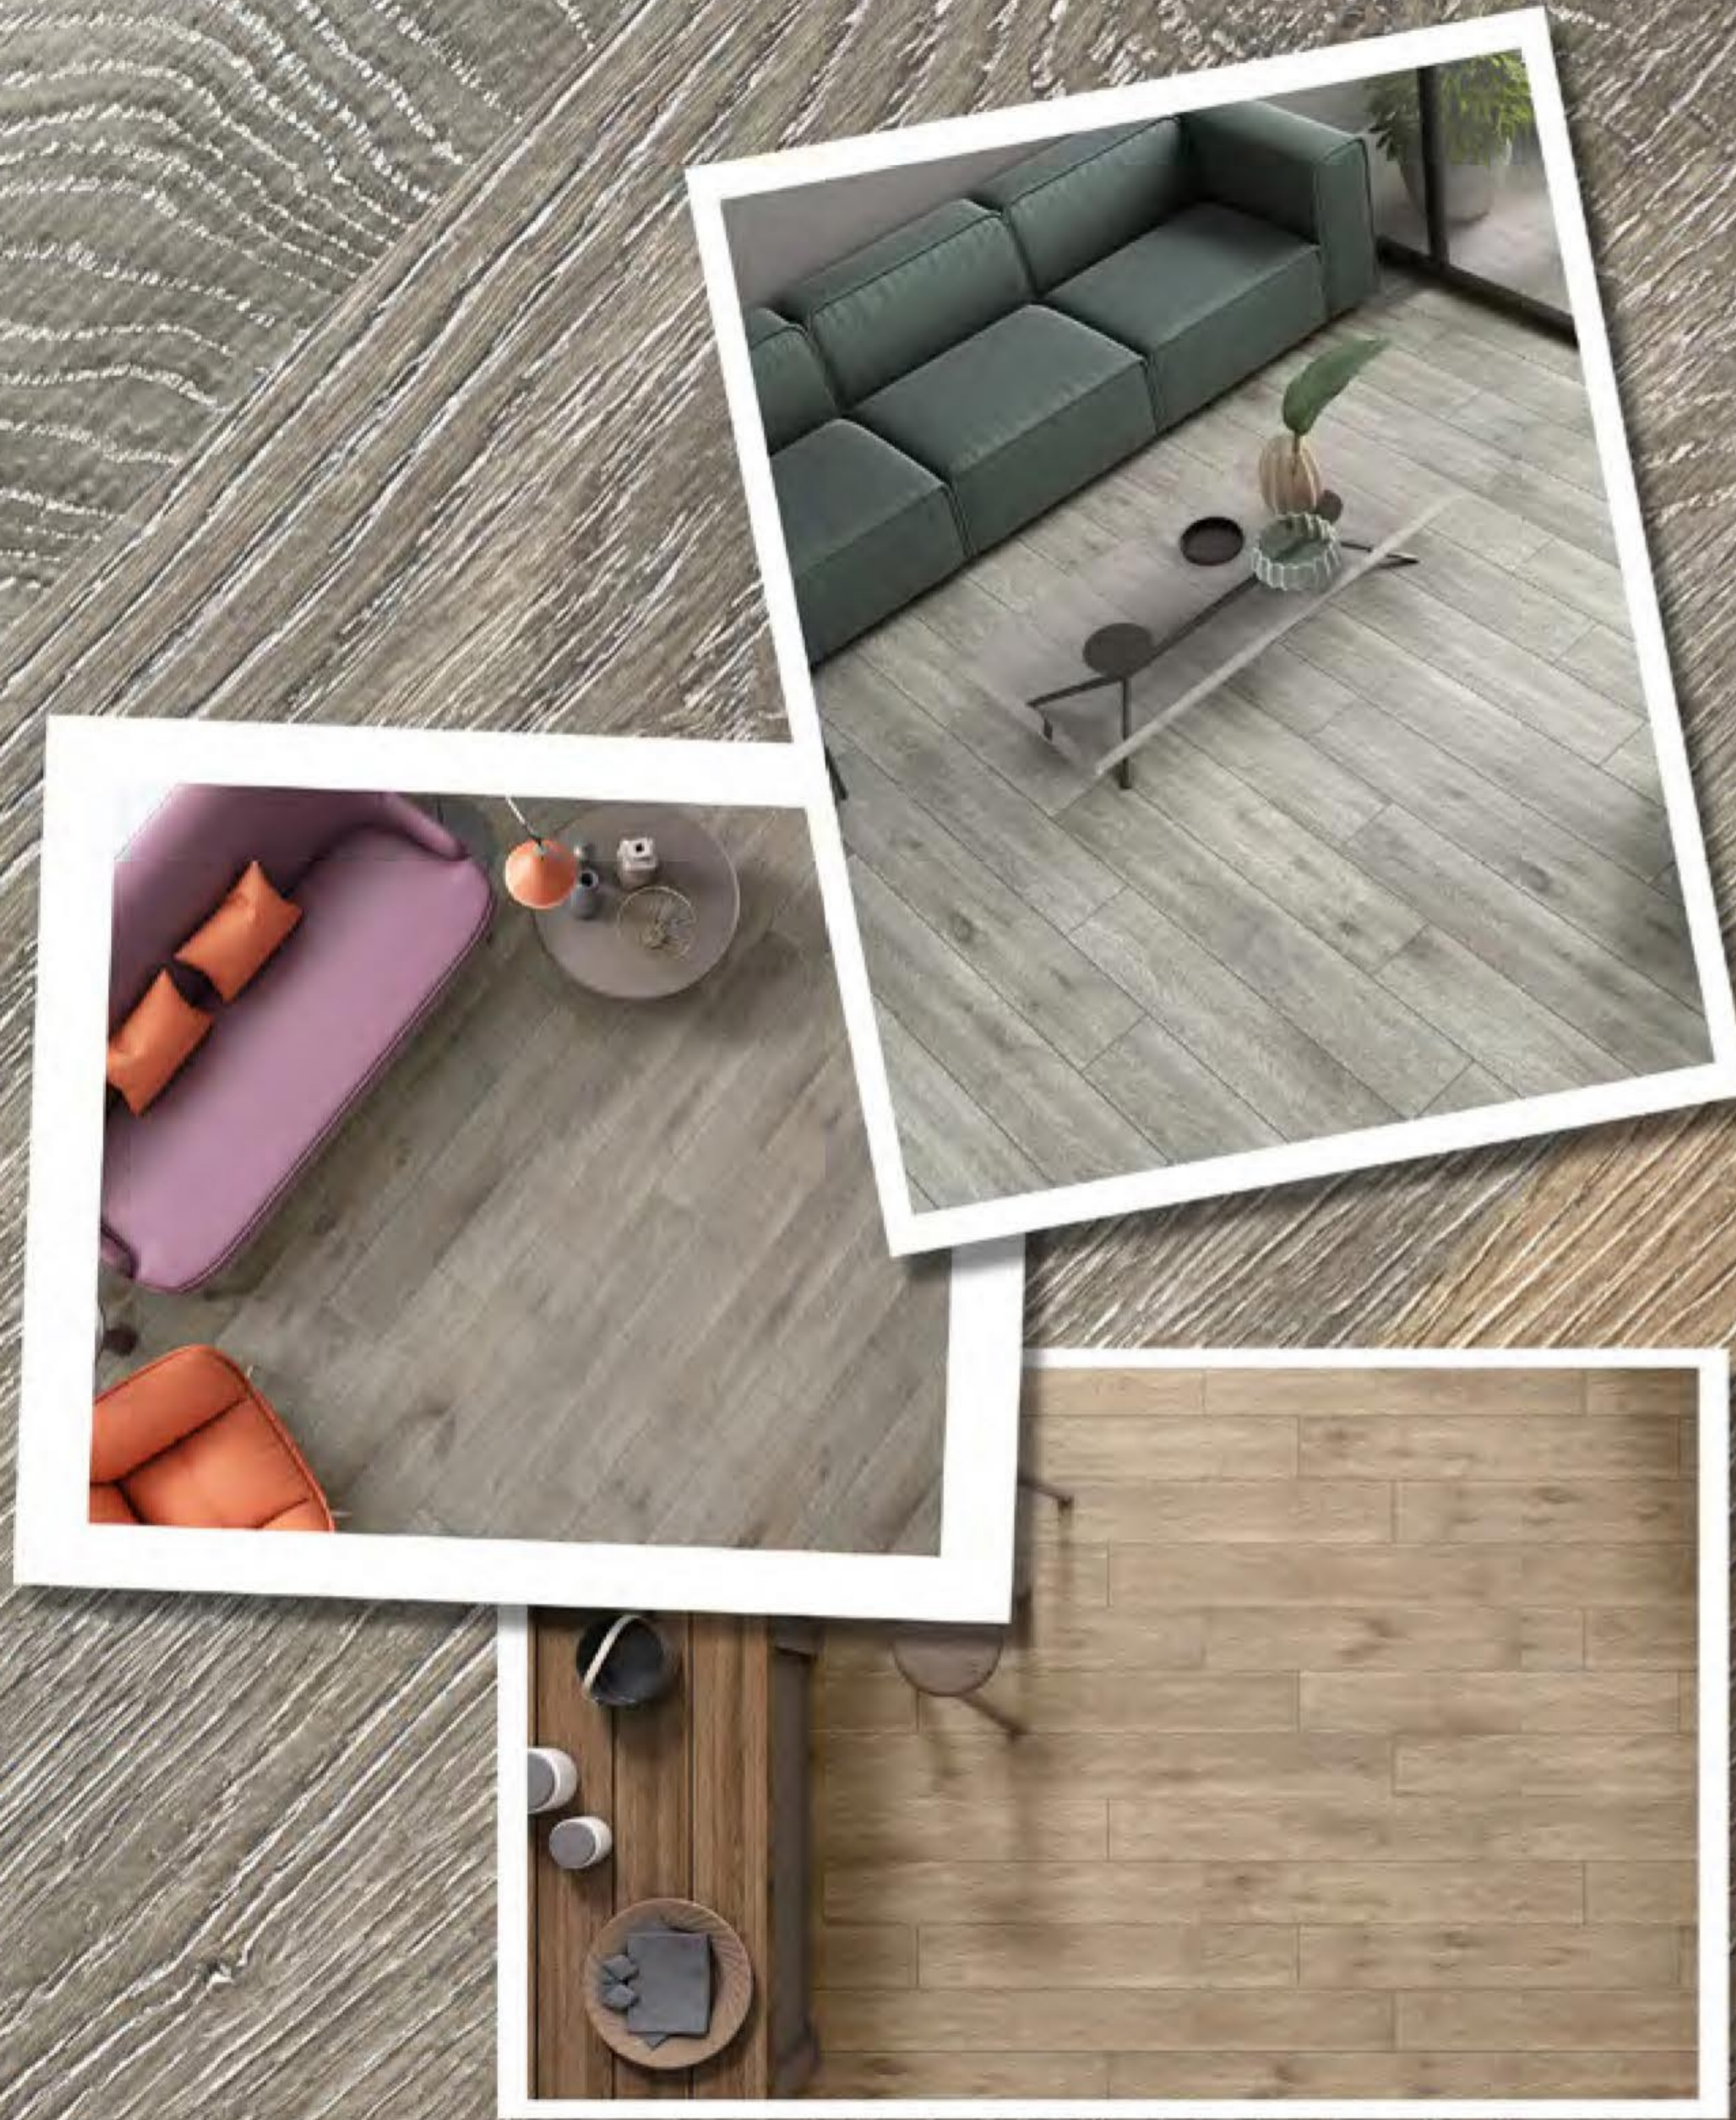

DRIFTWOOD

Series

200X
1200MM

Click or Scan to
View Brochure

G O O D
W O O D