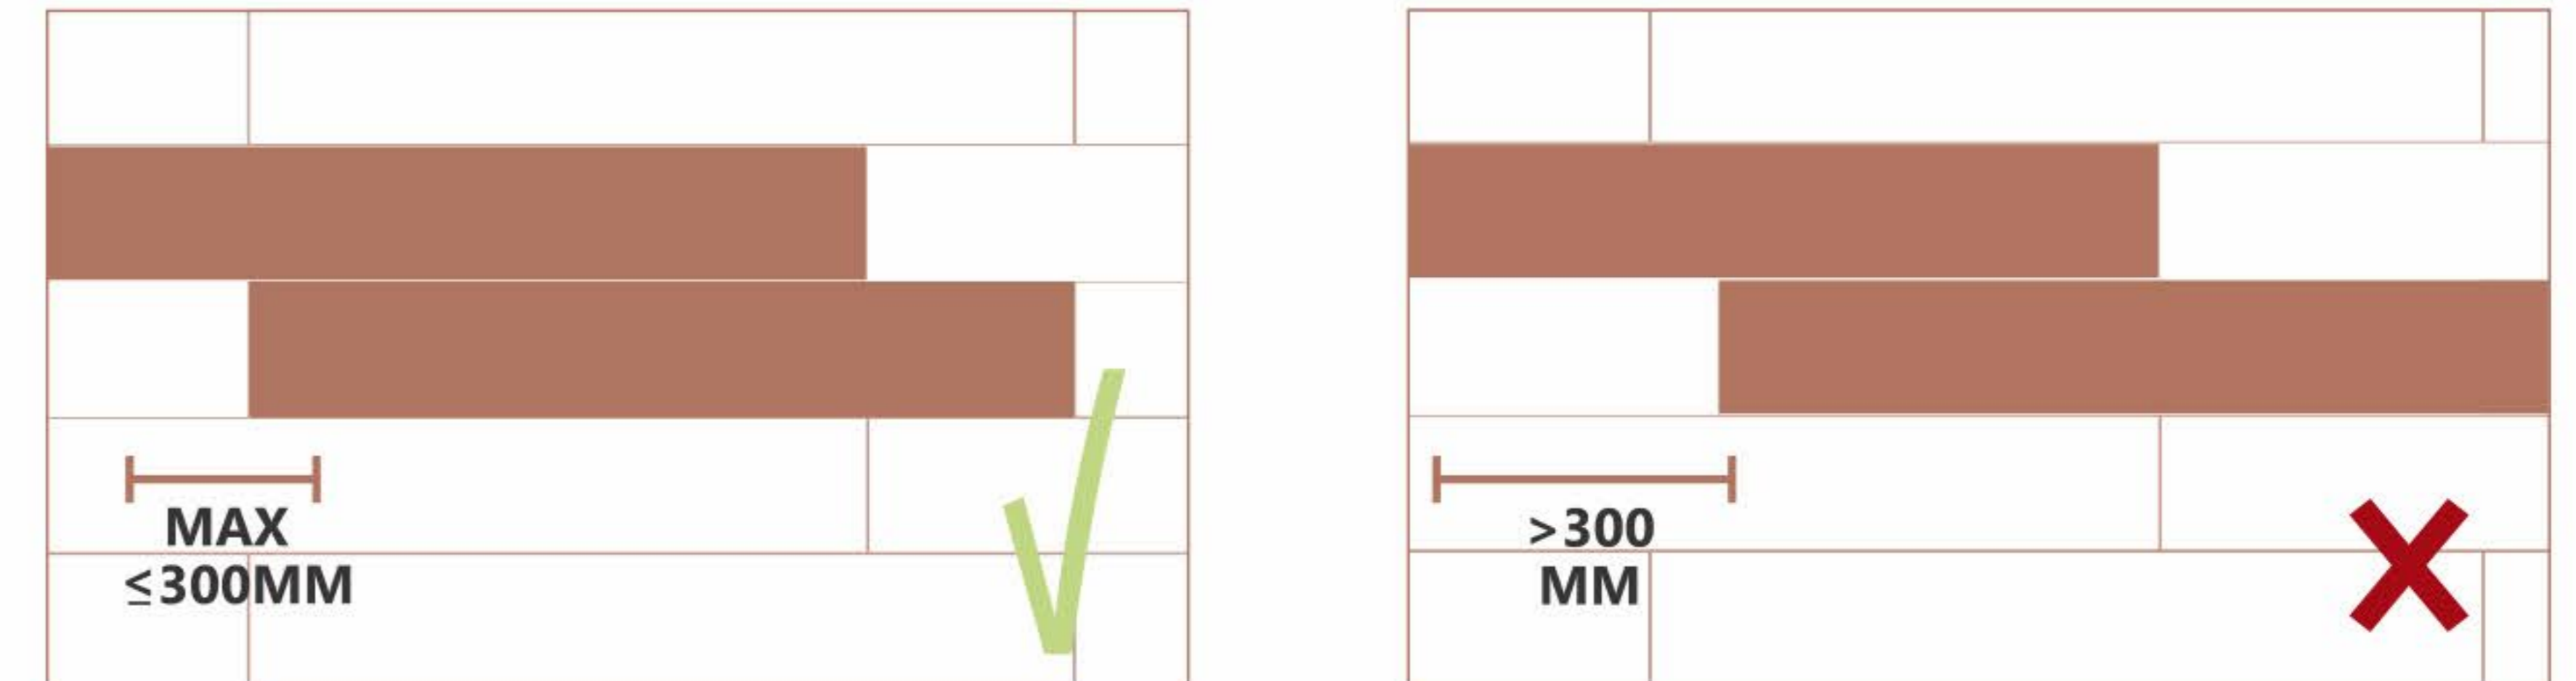

INSTALLATION ADVICE