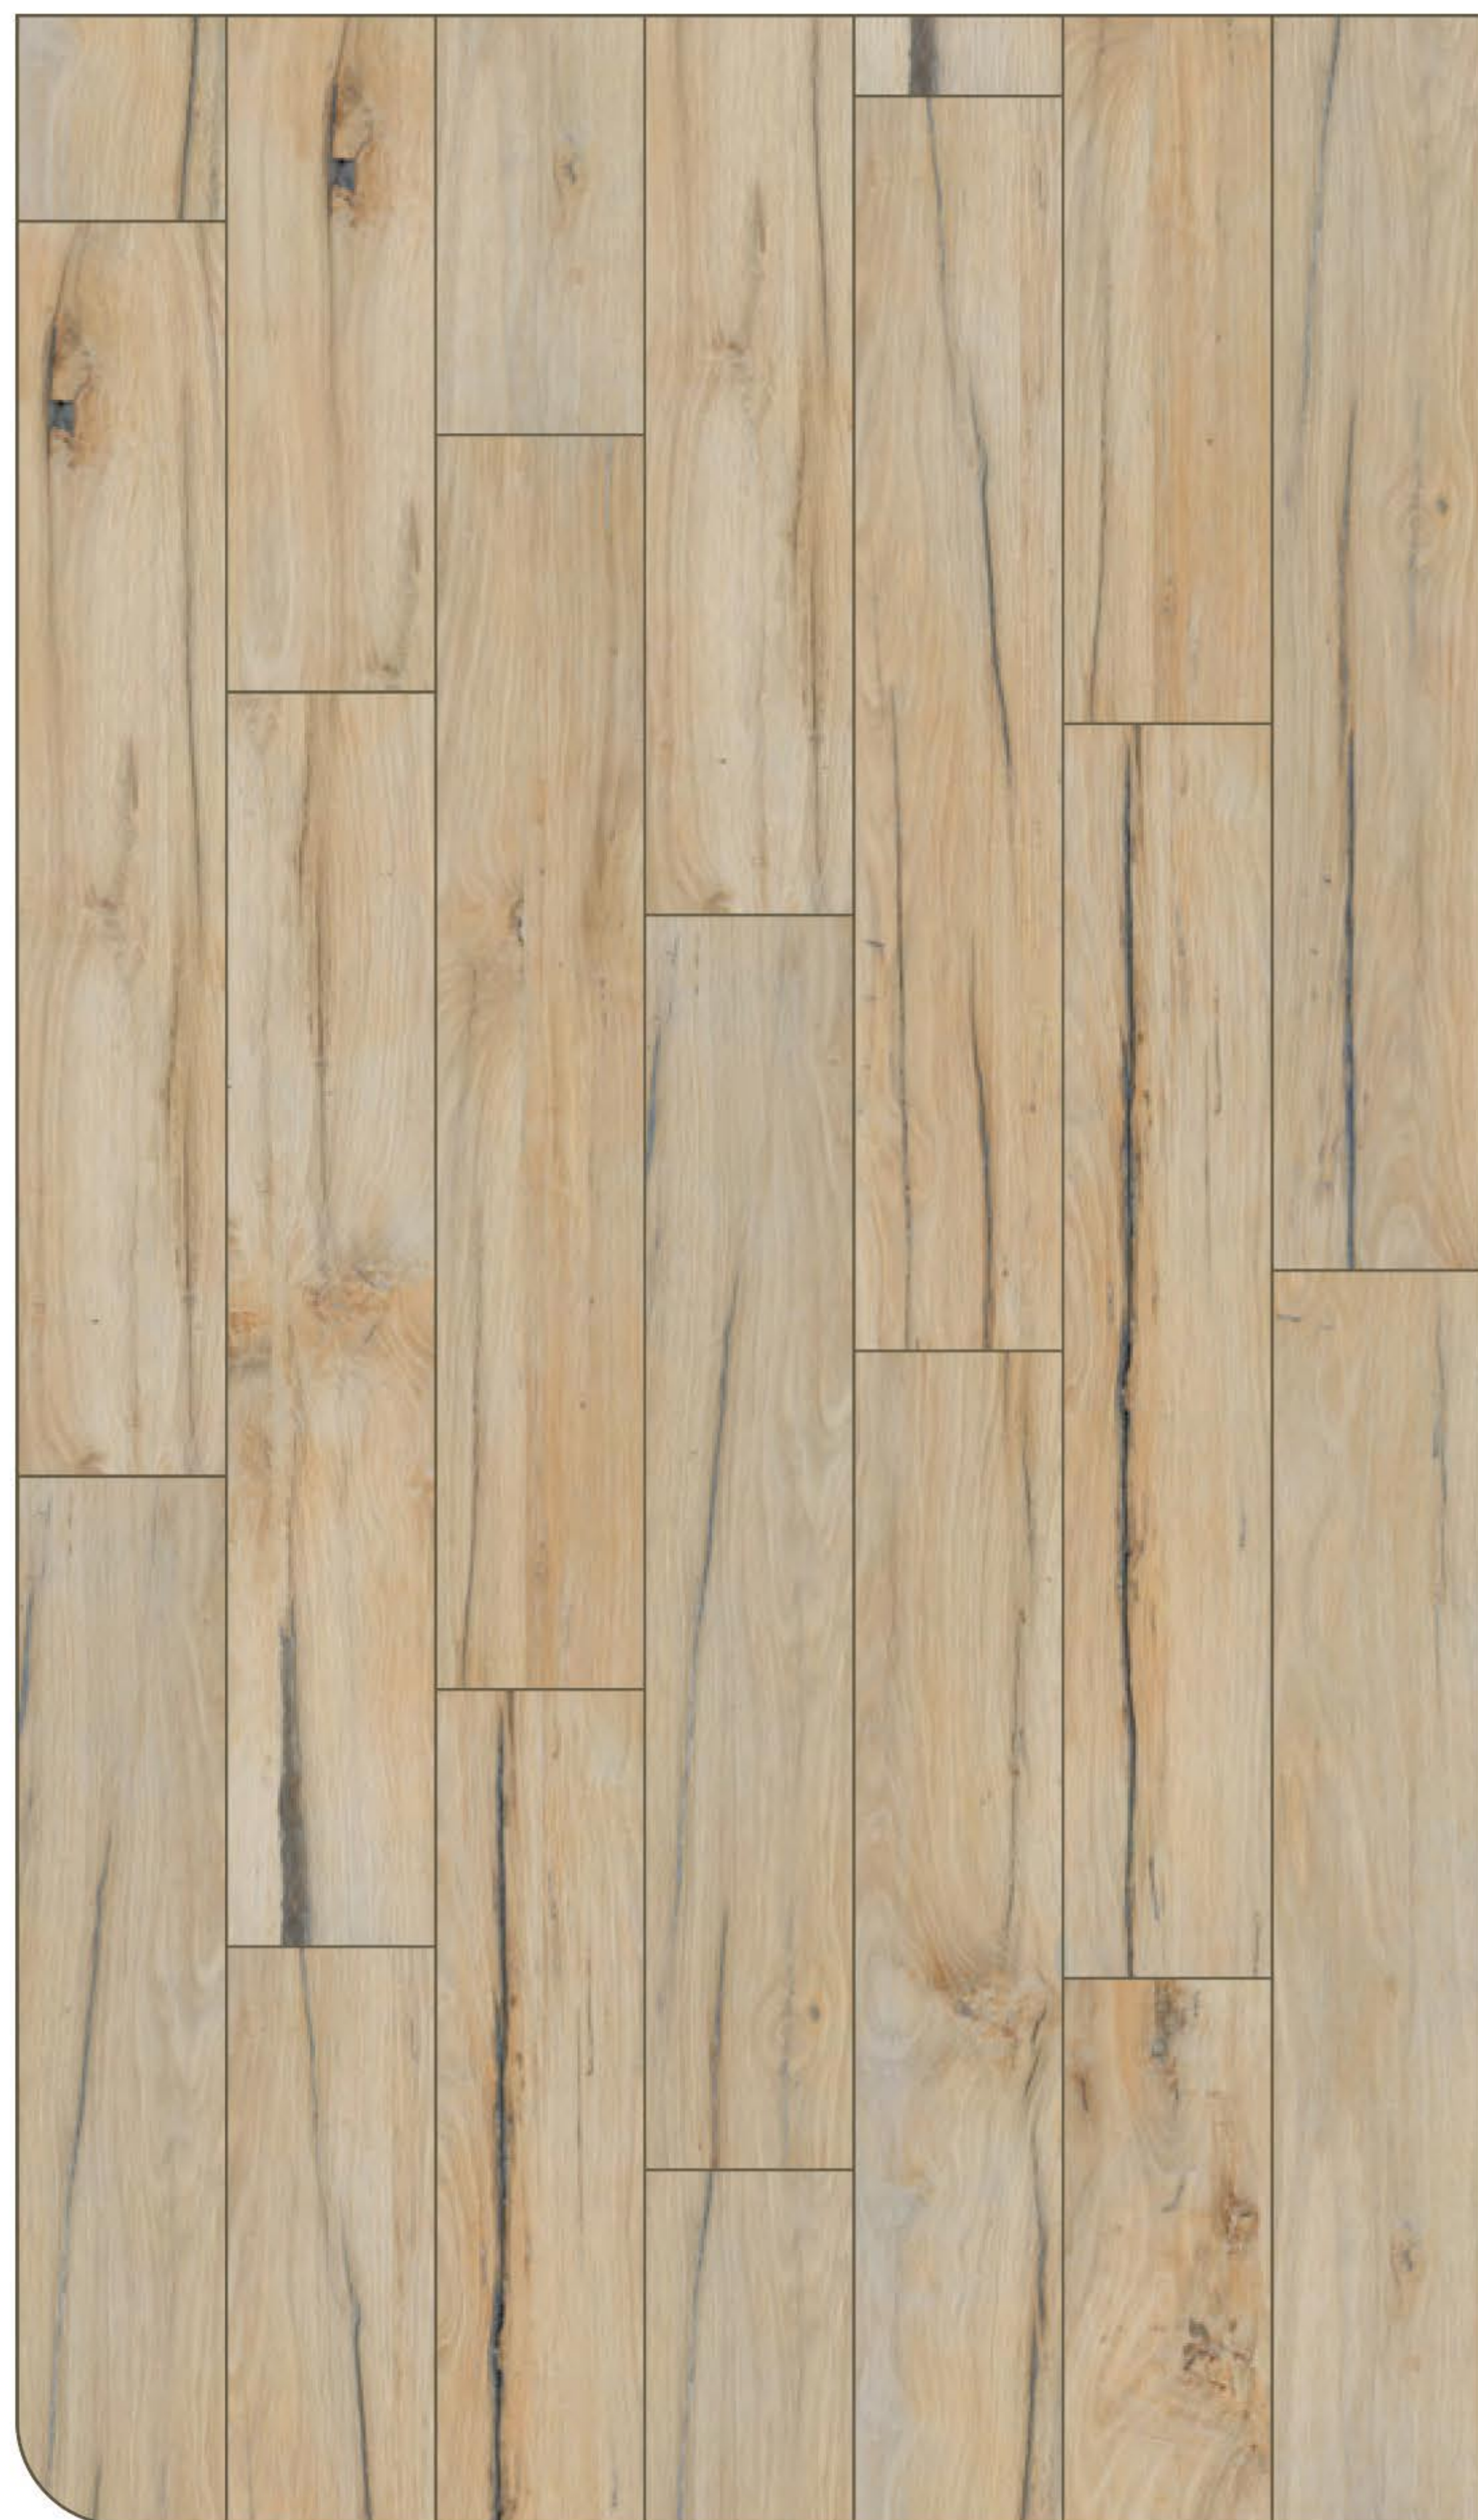

MOHAWK

NEST Series

200X
1200MM

Click or Scan to
View Brochure

G O O D
W O O D

NEST FOREST

NEST FOREST

Size
200x1200mm
20x120cm