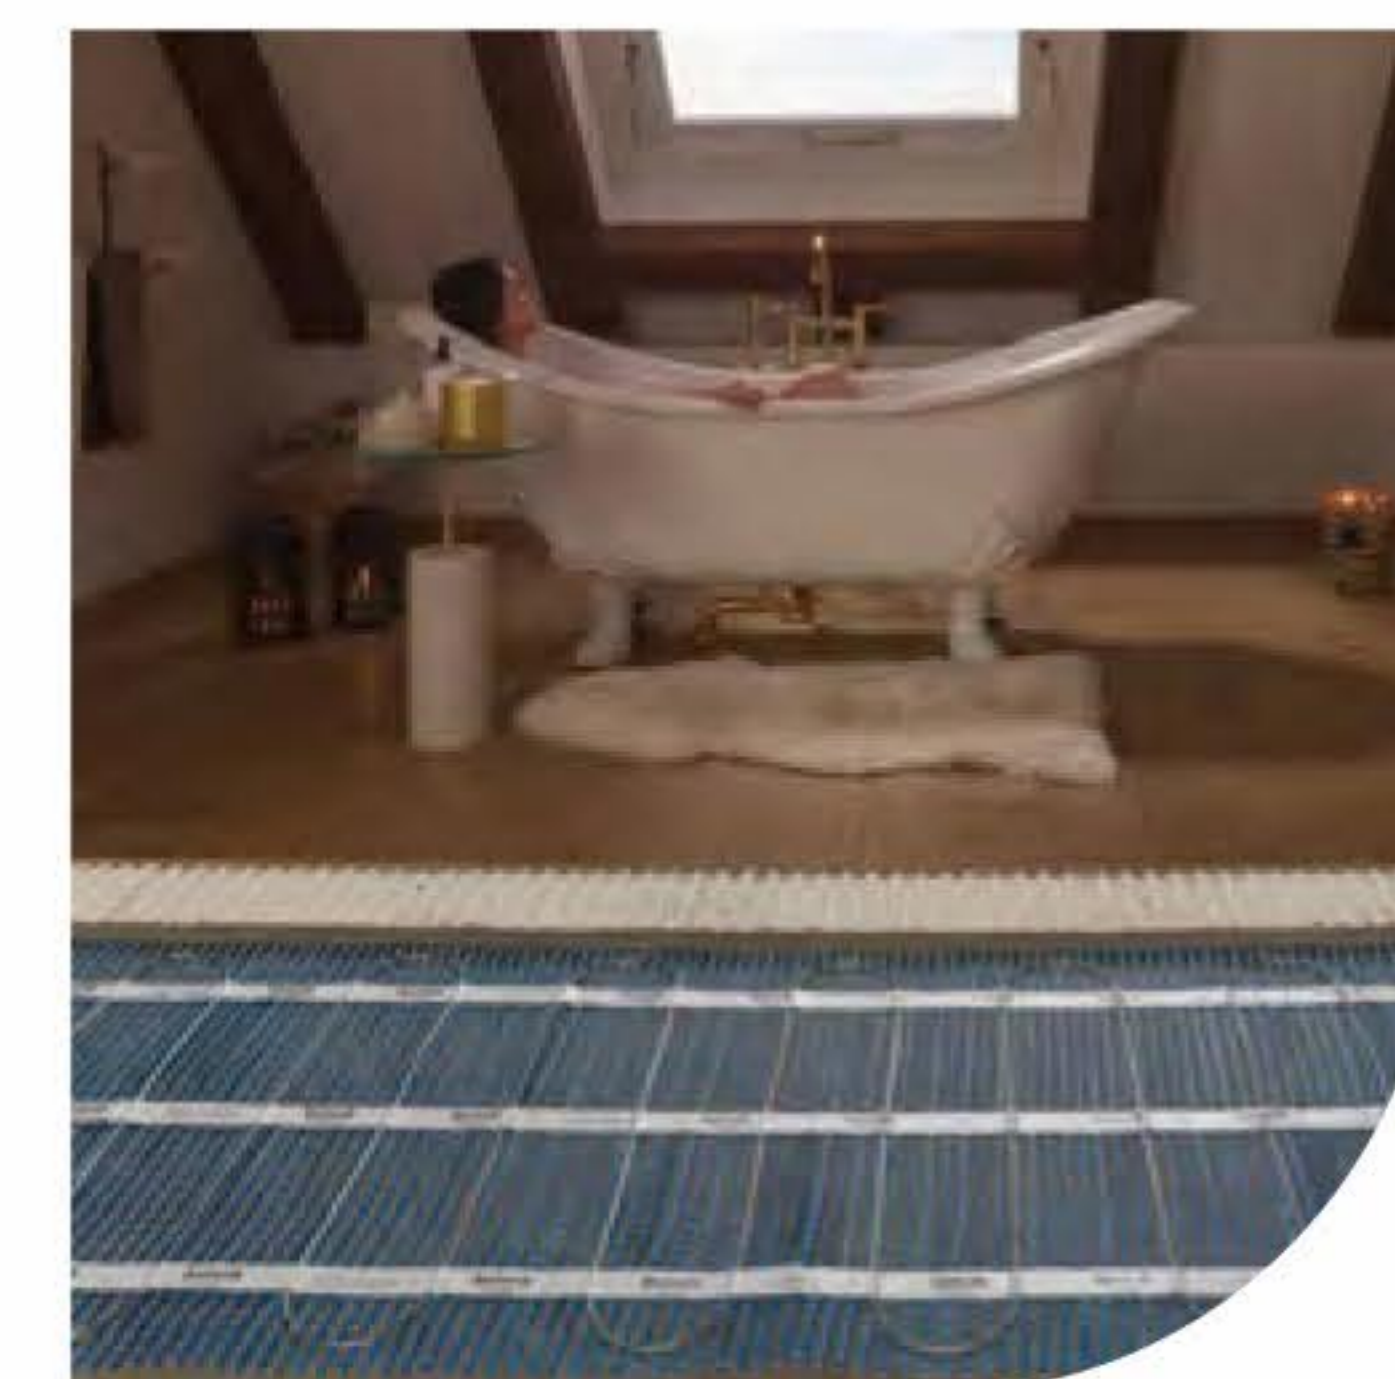

SUITABLE FOR UNDERFLOOR HEATING

The planks are compatible for use with underfloor heating, which can be installed below the flooring. BUTECH provides specific installation instructions for this which should be adhered to.