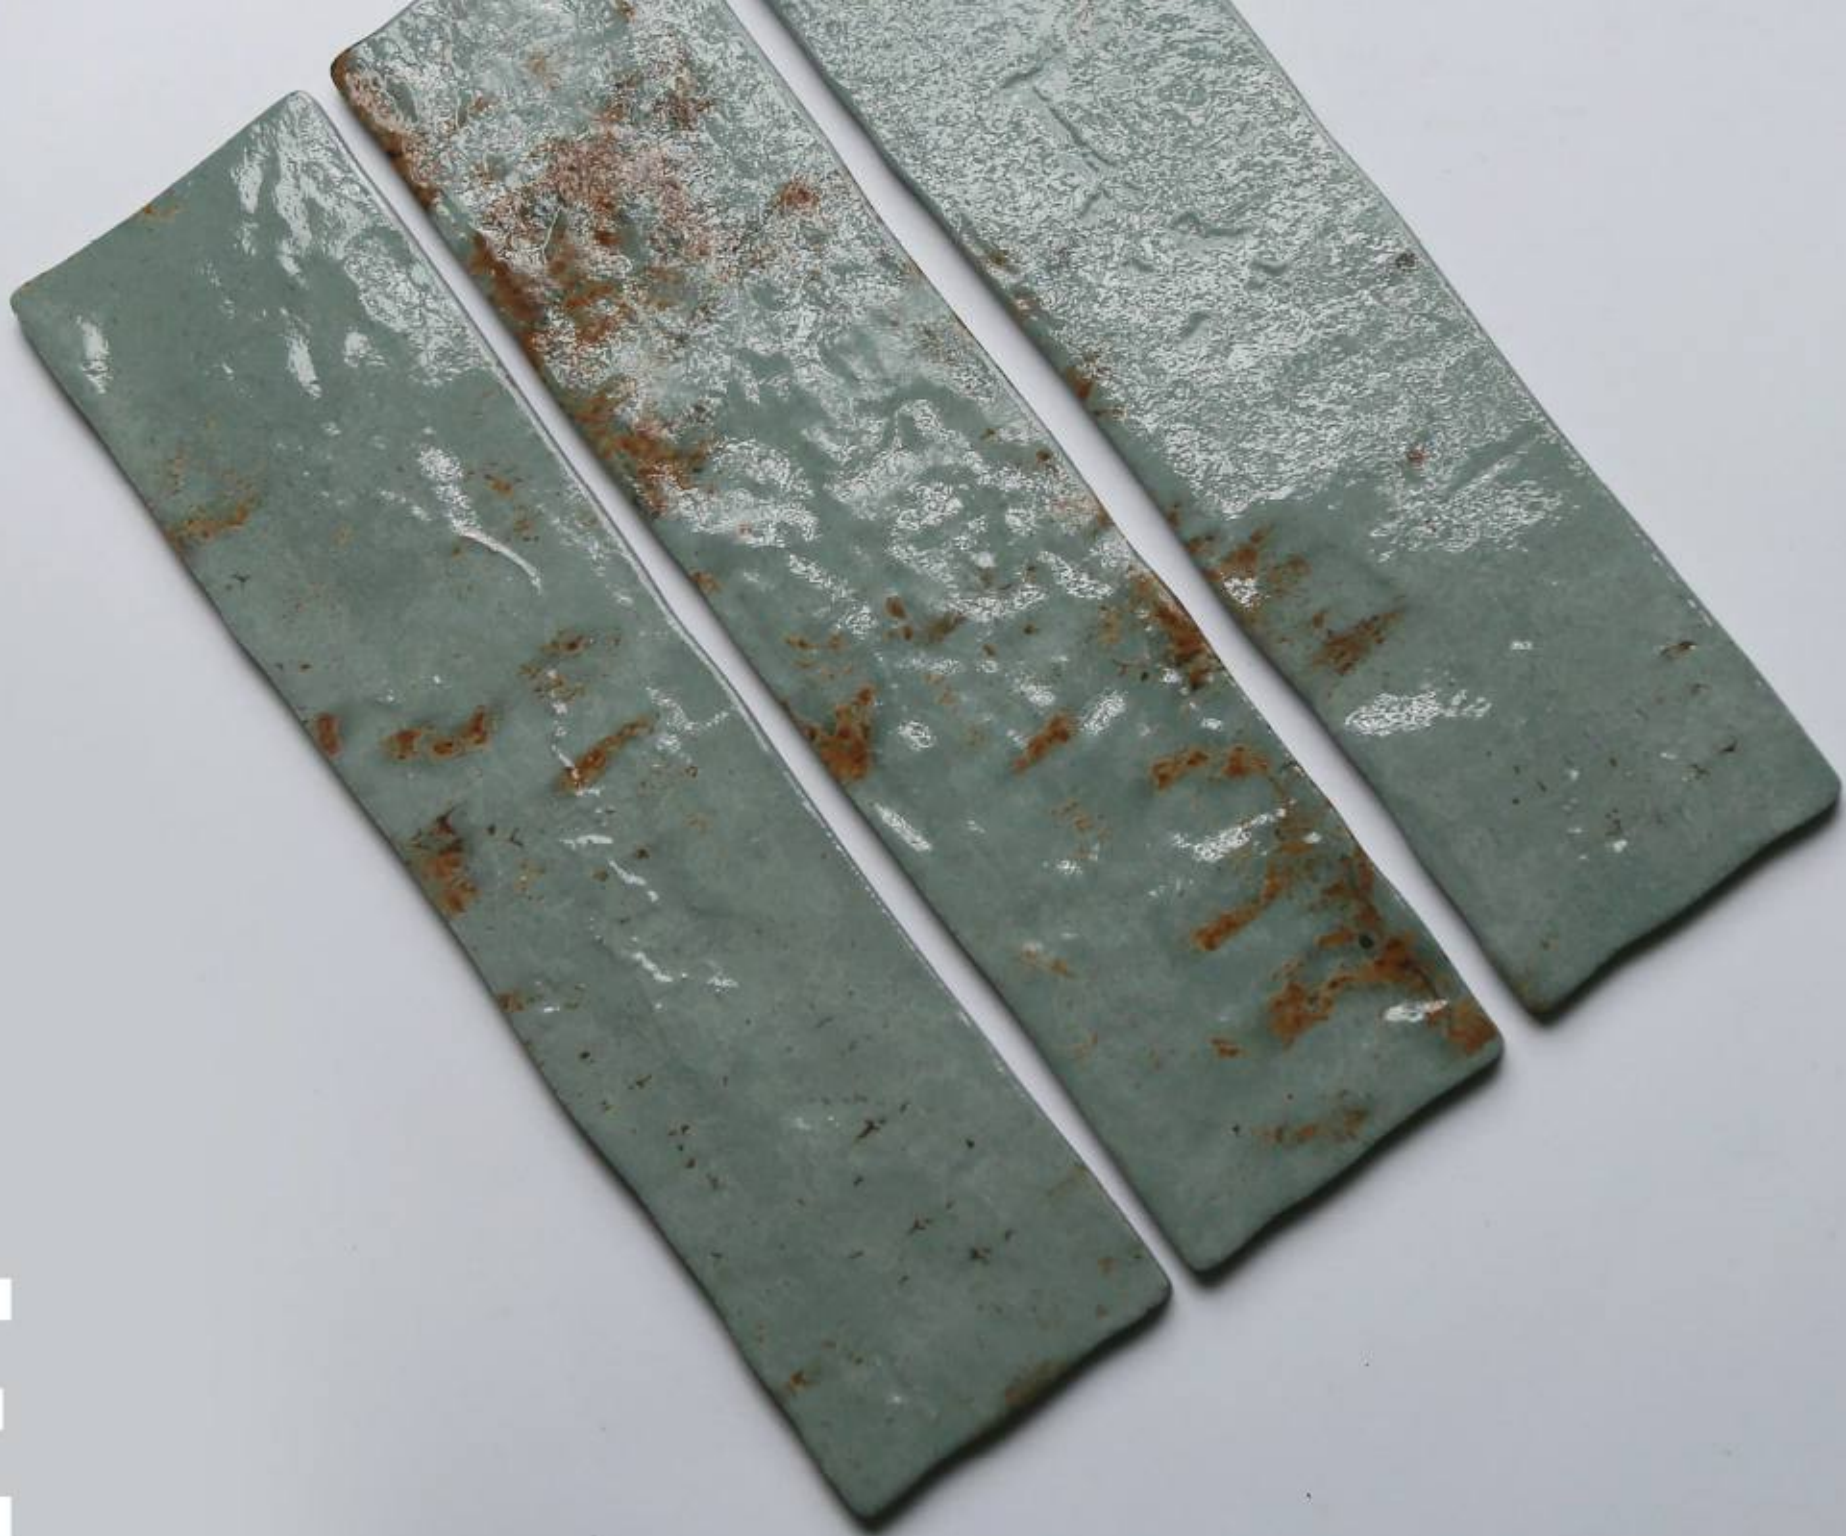

Panda is the pioneer of the subway porcelain floor and wall tiles with grey body and beautiful glazes in India. It offers an aspiring combination of irresistible looks with the most advanced technology. A versatile enduring range of subway tiles ranging from plain edge to Curve Edge, random punches complements its aesthetics. The art of imagination is reflected in our exquisite and durable products range with 8mm thickness. It is recommended for indoor and outdoor, commercial and residential application. Panda has aggregate manufacturing capacity of 40 thousand sq.ft per day.

PUNCH

BRICKLANE

CURVE

BLUE

OXID

AQUA

BROWN

GREY