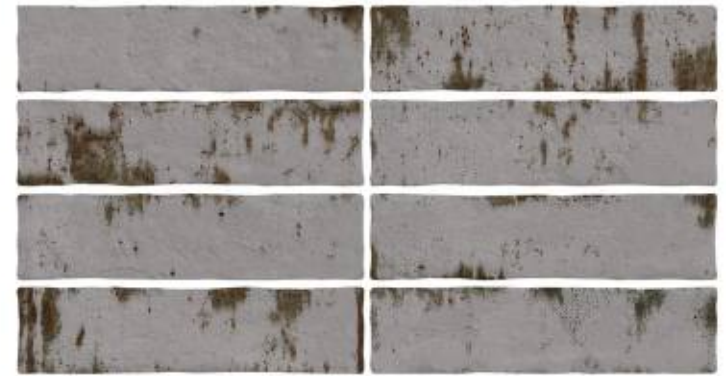

PUNCH

BRICKLANE

CURVE

BLUE

OXID

AQUA

BROWN

GREY

PUNCH

GRUNGE

16 RANDOM FACES | GLOSSY SURFACE | 75X300 mm | VITRIFIED BODY

13

GRUNGE

BROWN

GREY

OXID