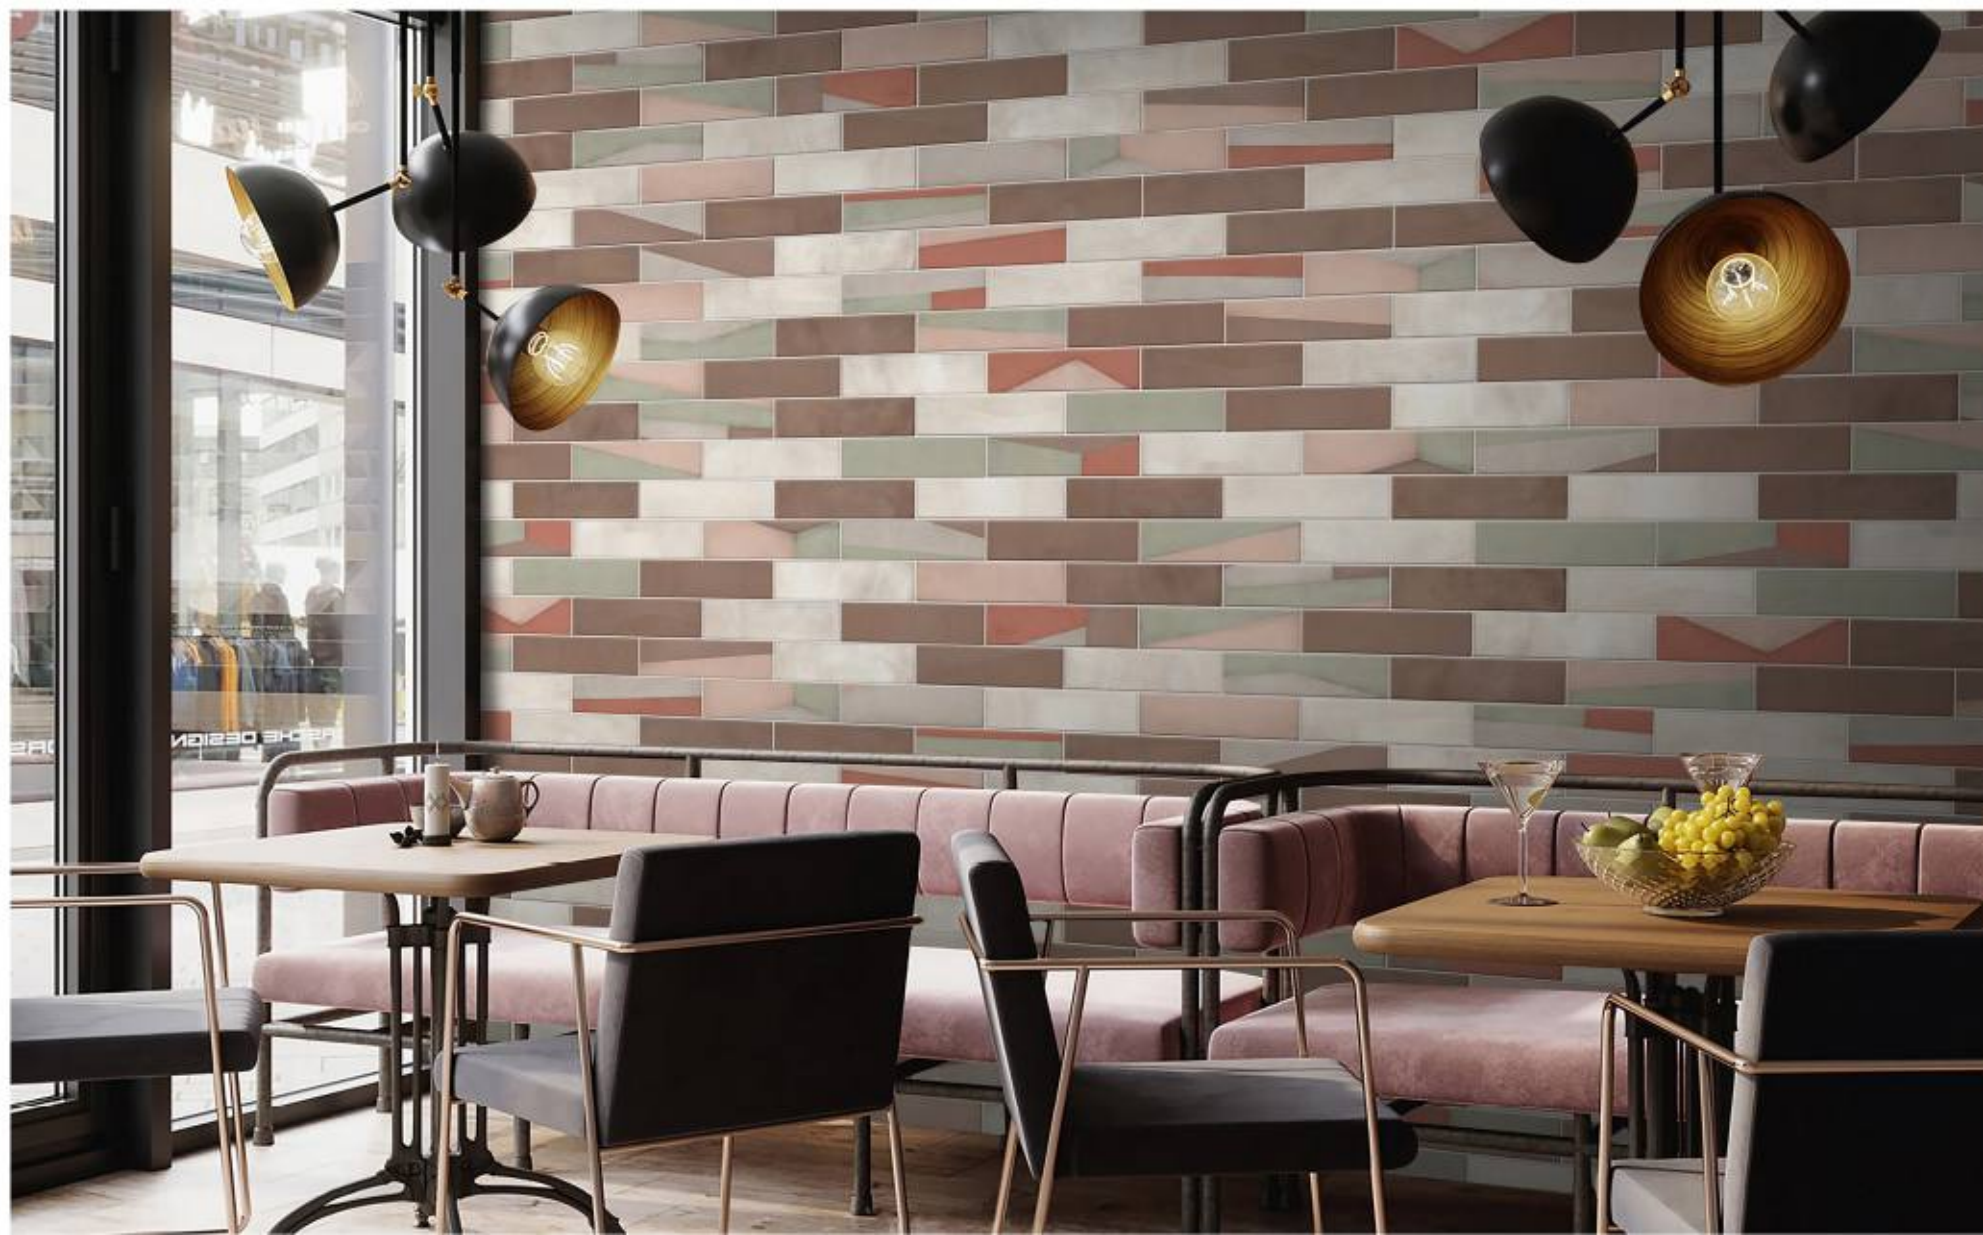

FOLK

3

52 RANDOM FACES | MATT SURFACE | 75X300 MM | VITRIFIED BODY

FOLK

PUNCH