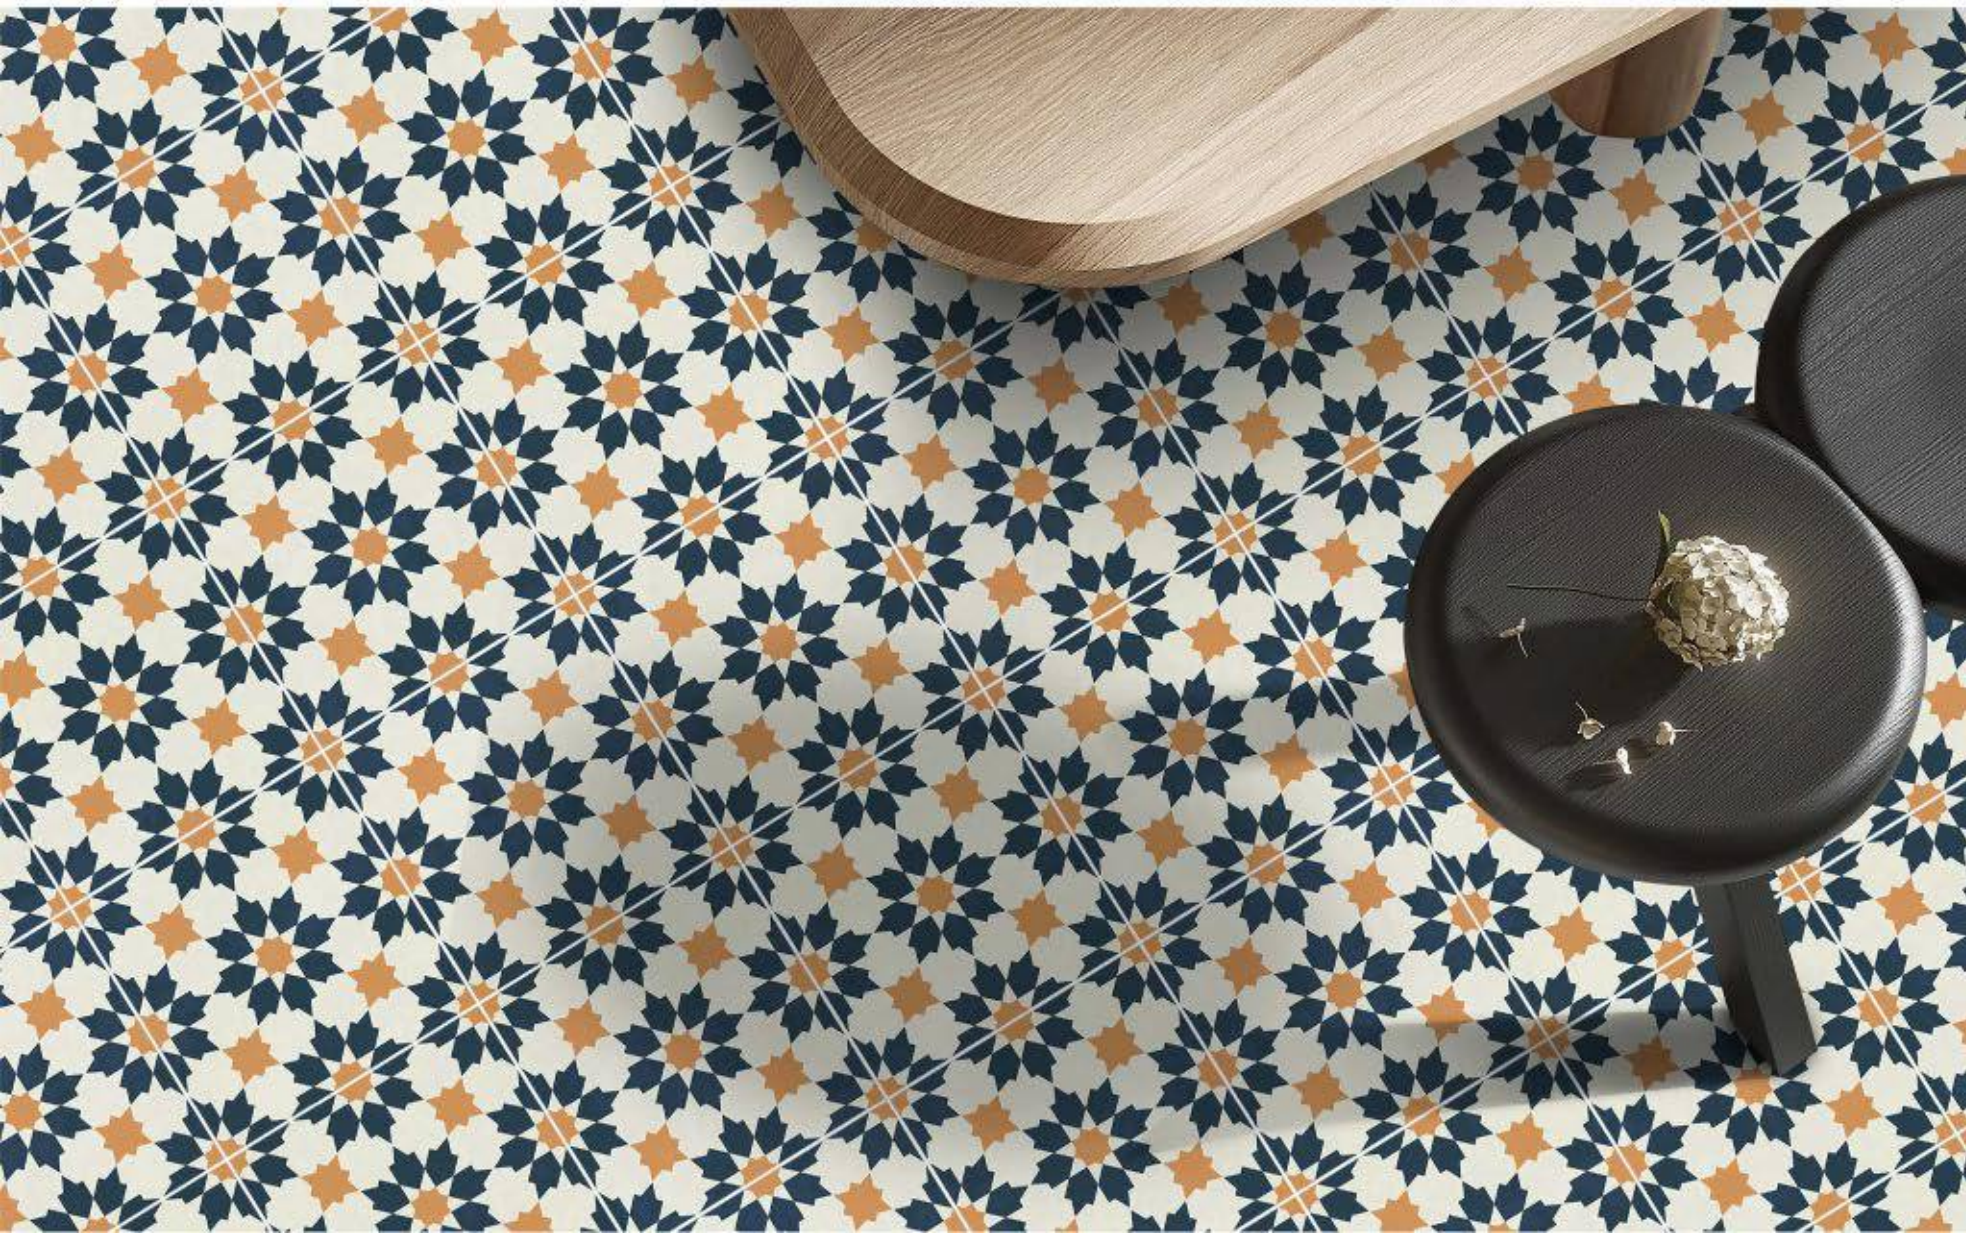

FUJI

15

4 RANDOM FACES | MATT SURFACE | 200X200mm | VITRIFIED BODY