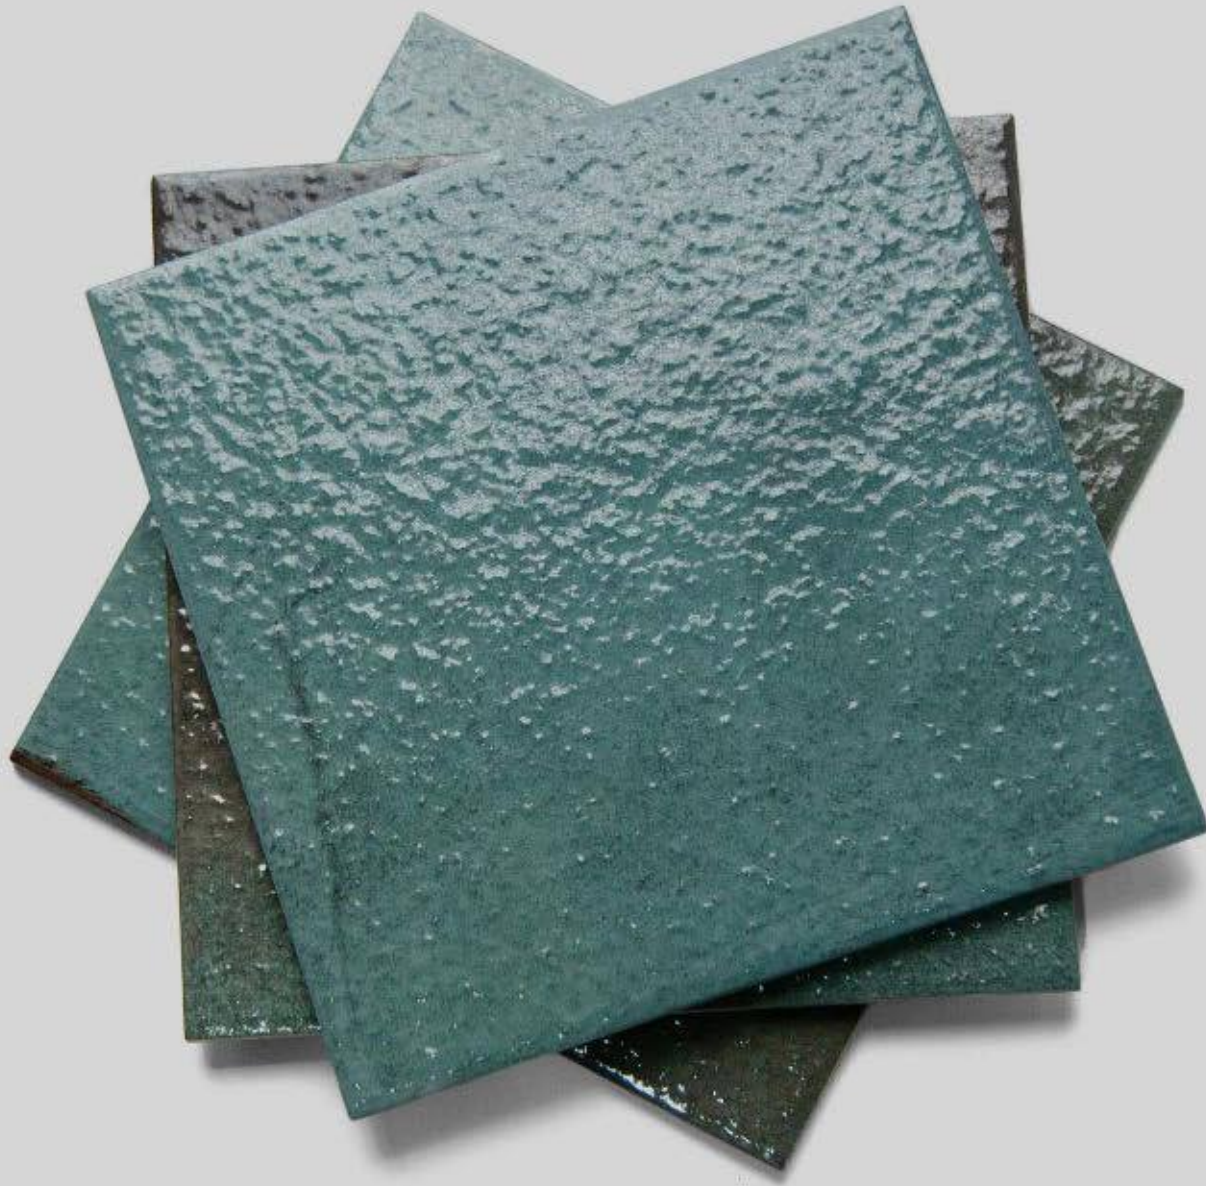

WE ARE

**TO CREATE AN EMINENT ART WORK,
A CONVICTION FROM WITHIN AND MULTITUDE IS REQUIRED.**

With an aim to luxuriate a space with excellence and unique surfaces, Panda has designated a young team of common interests which is proactively involved in creation of innovation in the ceramic tiles industry. The productive process is meticulously followed by our highly qualified staff, advanced technology, finest raw material with the consideration of the sustainable environmental compliances.

Panda is the pioneer of the subway porcelain floor and wall tiles with grey body and beautiful glazes in India. It offers an aspiring combination of irresistible looks with the most advanced technology. A versatile enduring range of subway tiles ranging from plain edge to Curve Edge, random punches complements its aesthetics. The art of imagination is reflected in our exquisite and durable products range with 8mm thickness. It is recommended for indoor and outdoor, commercial and residential application. Panda has aggregate manufacturing capacity of 40 thousand sq.ft per day.

CONVINCED