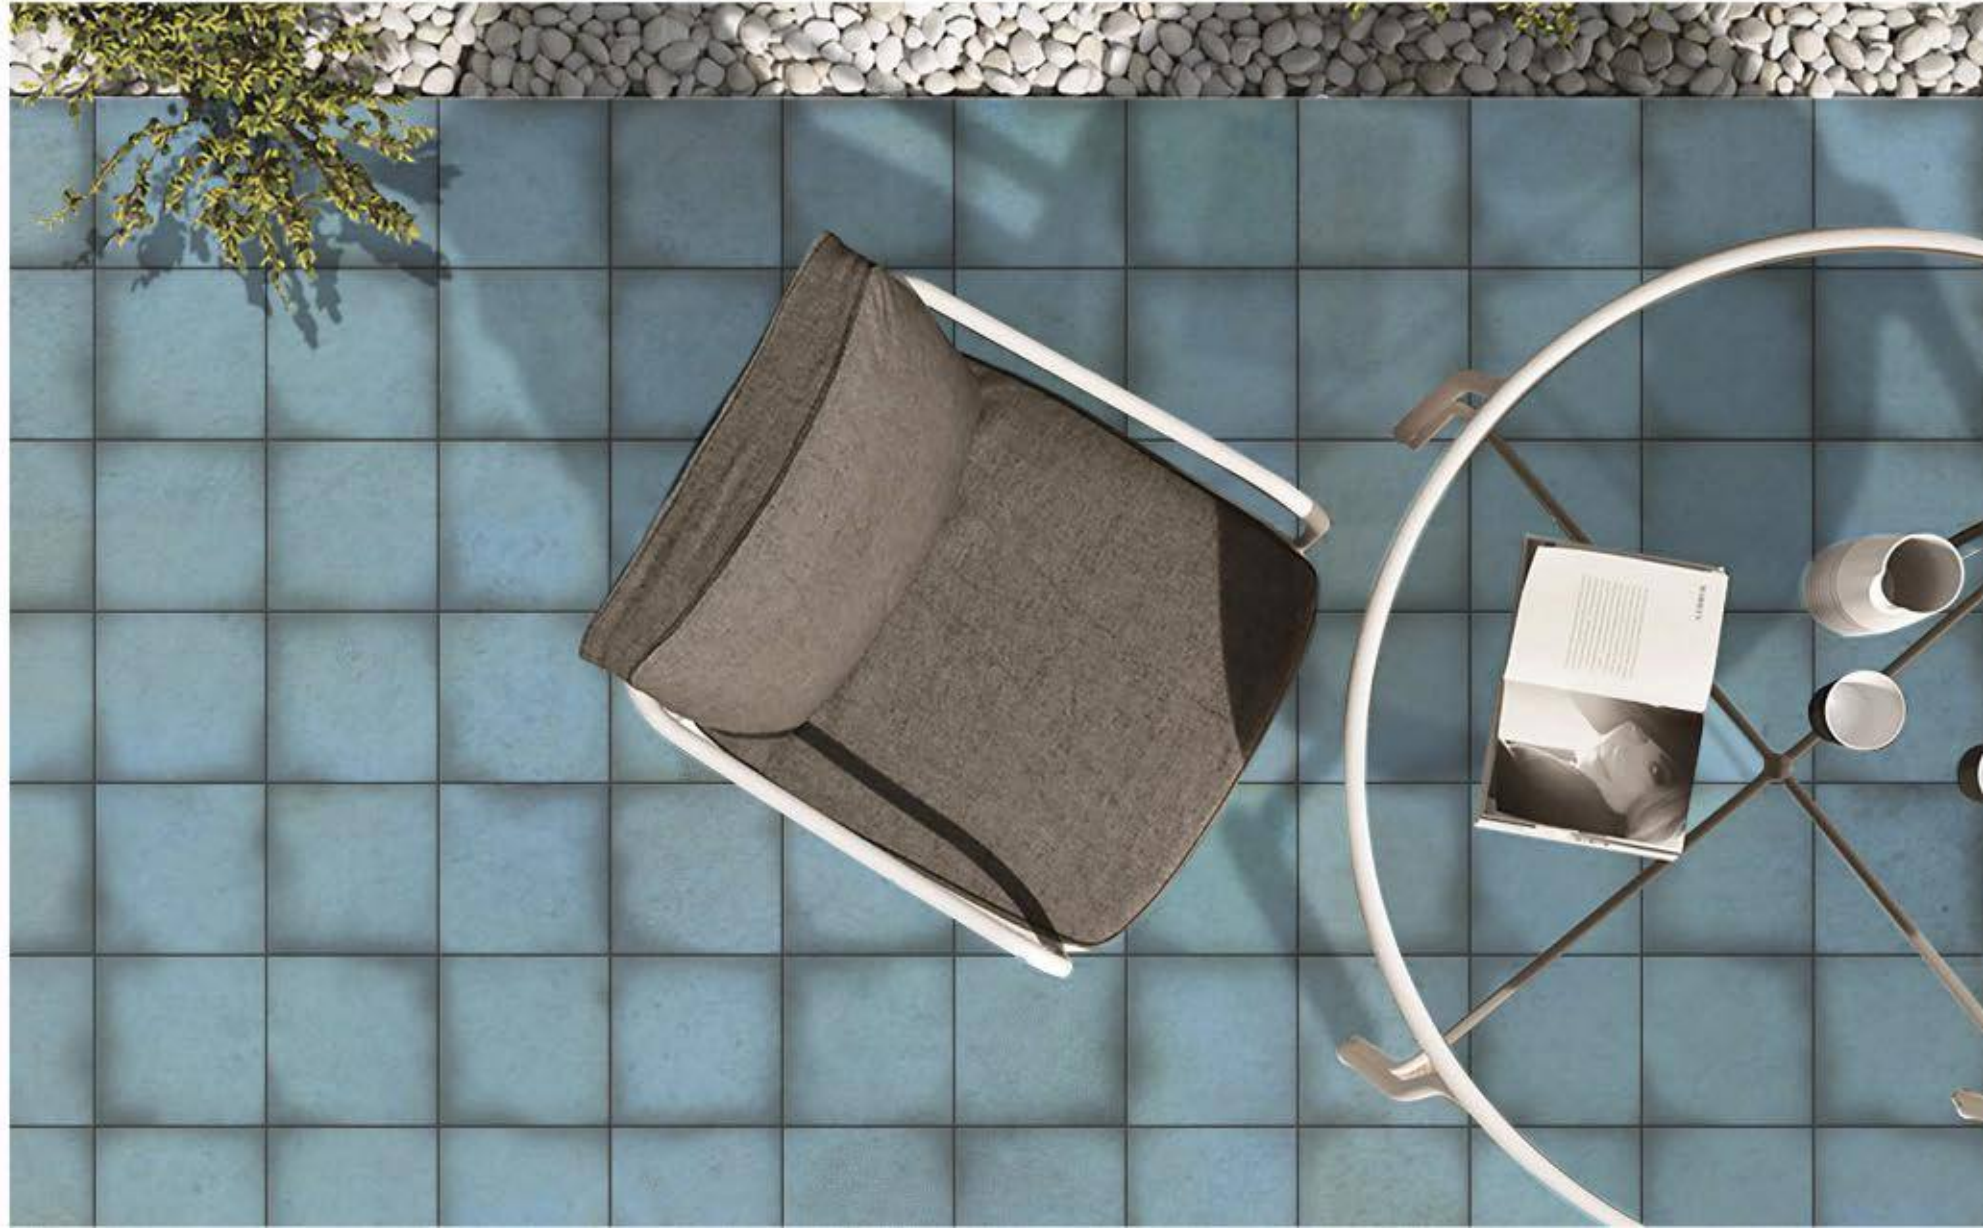

MAGMA COTTO