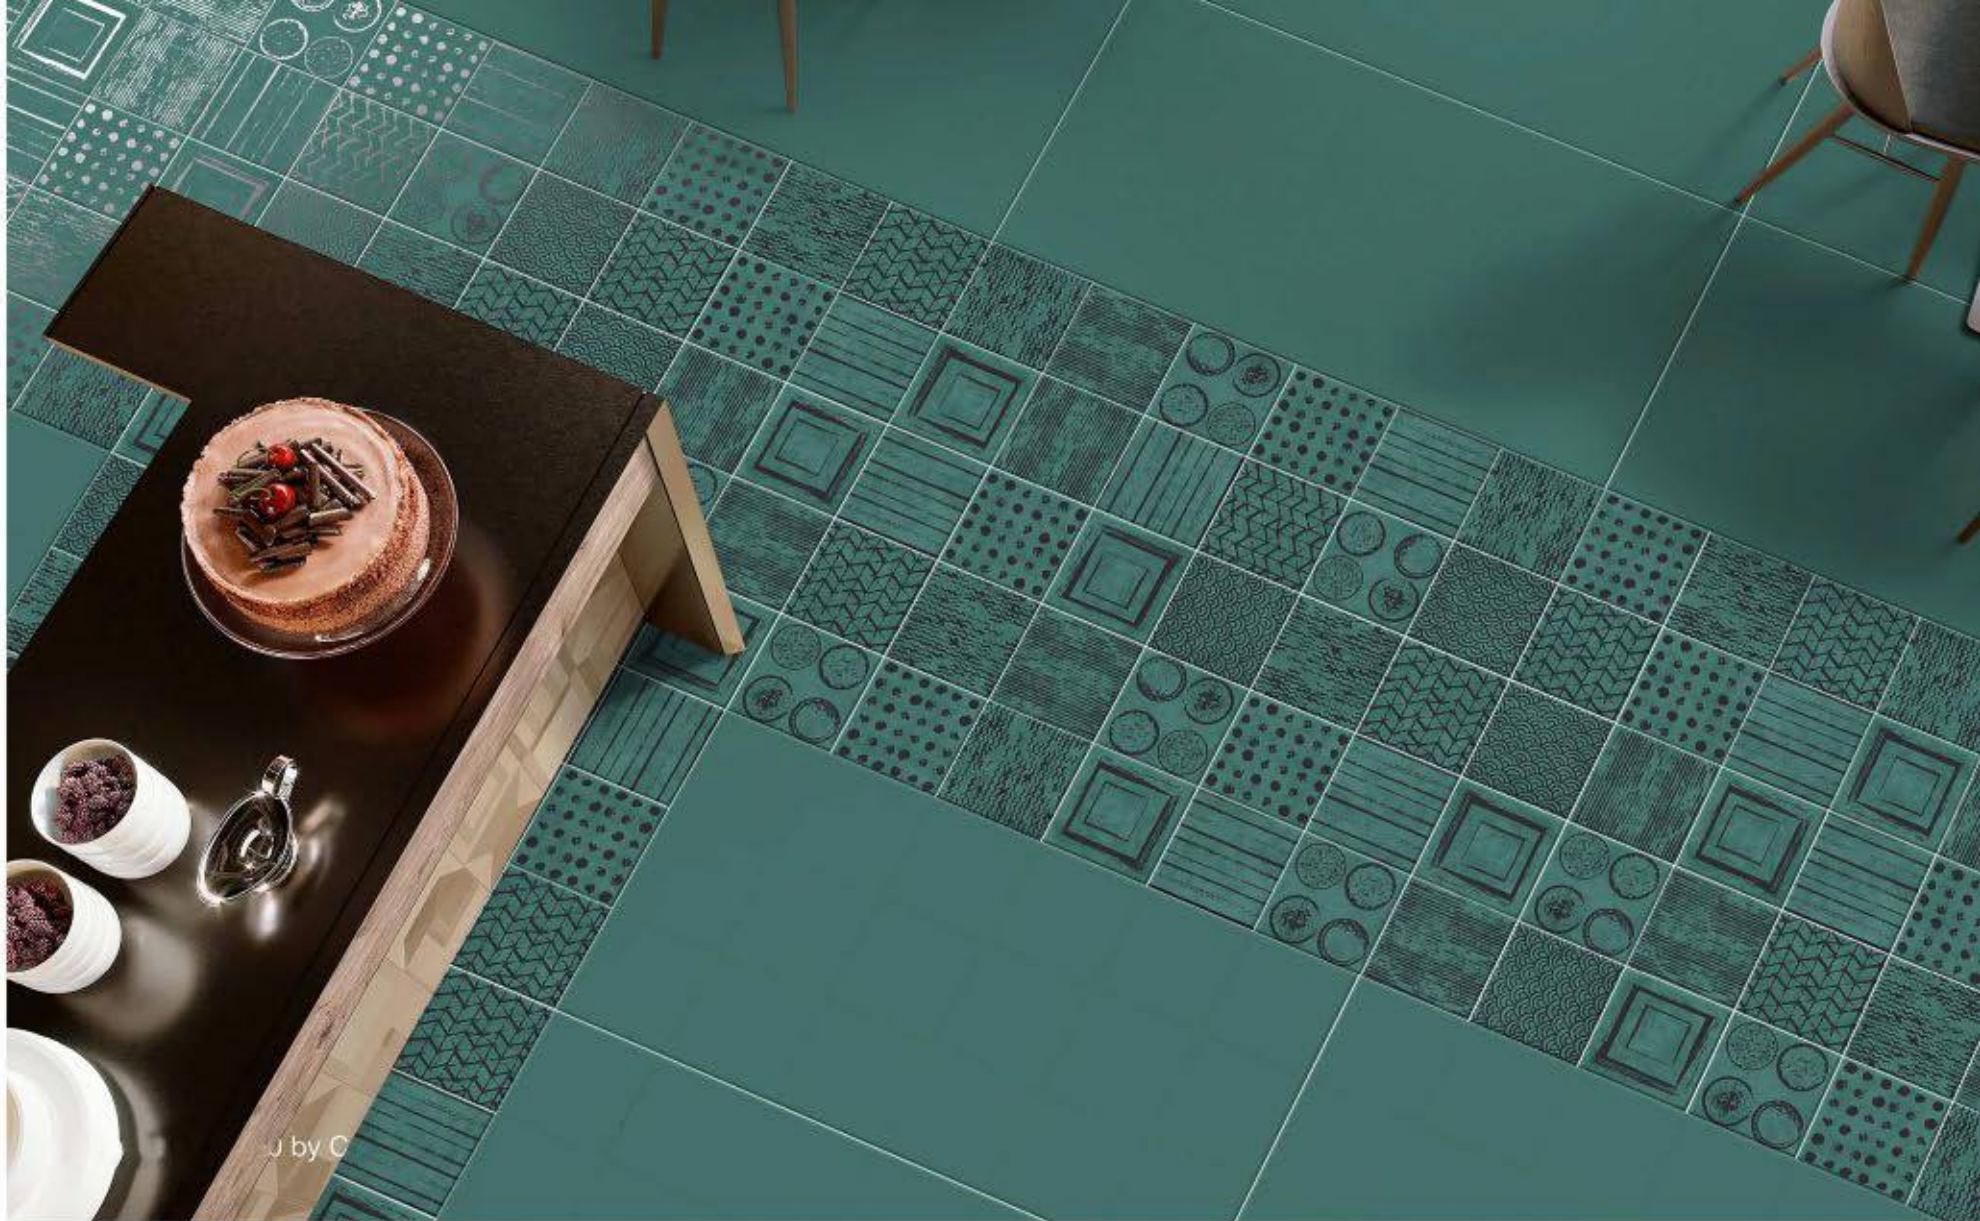

MINT

PUNCH

DENVER

8 RANDOM FACES | MATT SURFACE | 200X200mm | VITRIFIED BODY

11