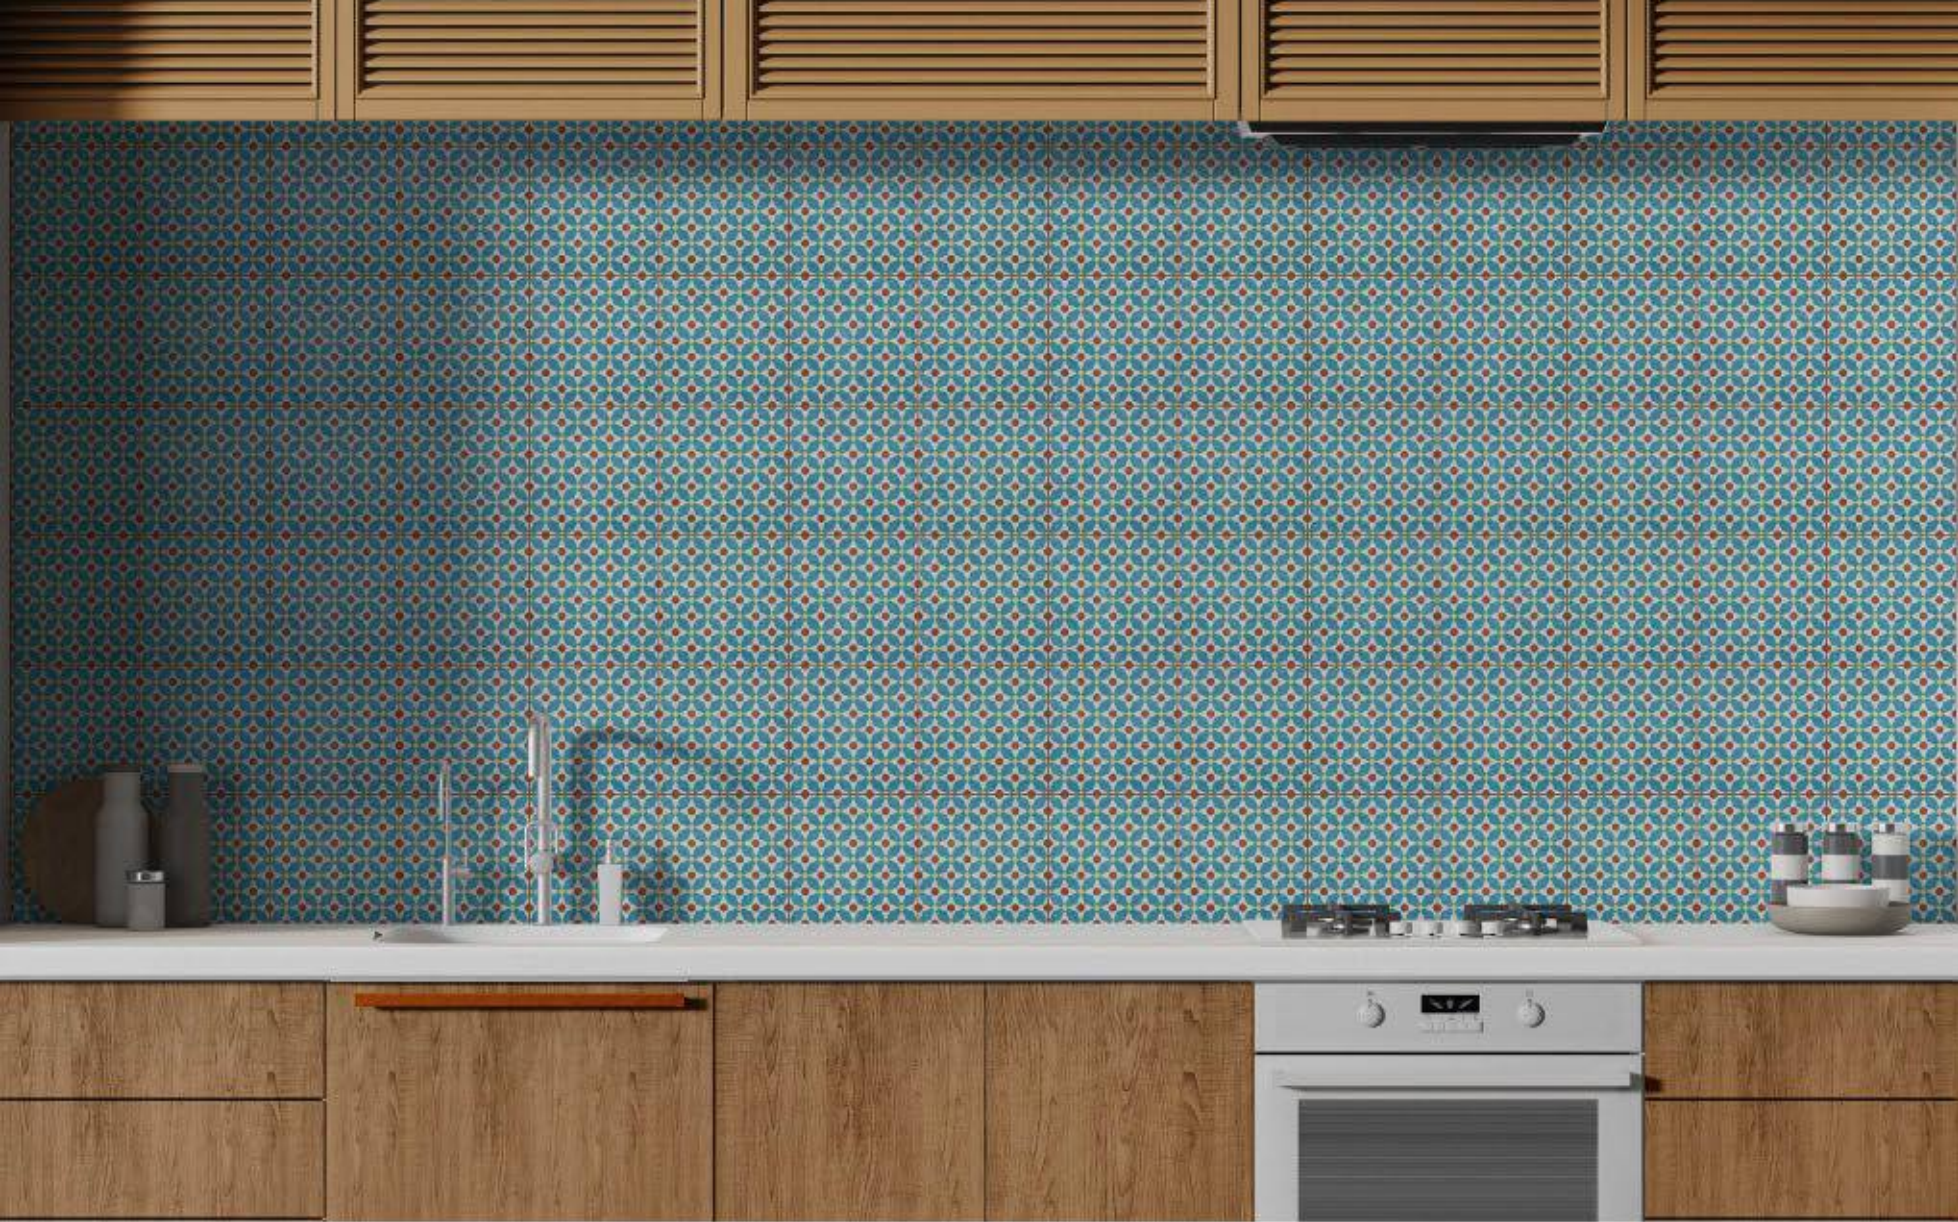

HERITAGE- C

PUNCH

JEZZI

20

SINGLE FACE | MATT SURFACE | 200X200mm | VITRIFIED BODY

GOLD

TERRA

PUNCH