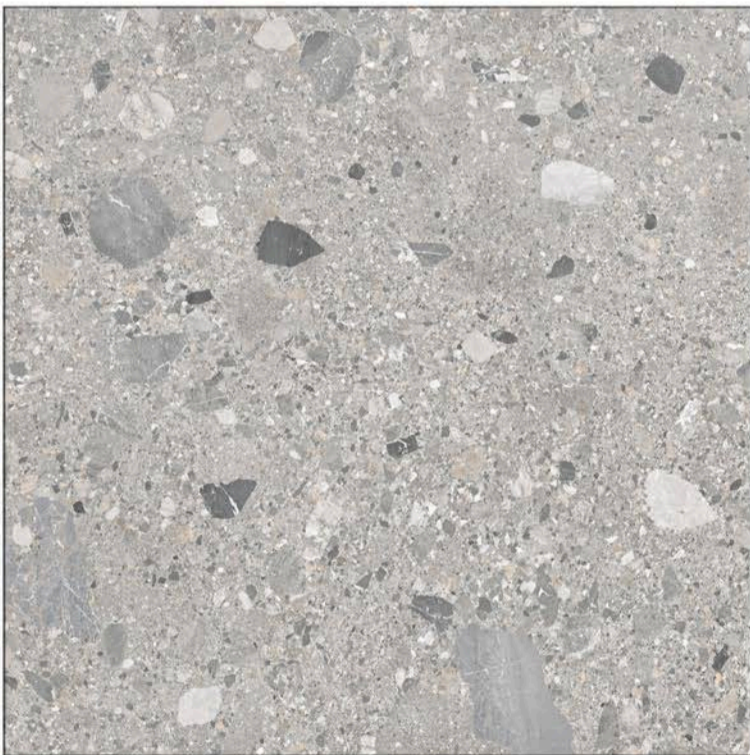

1200x1200mm

DIGITAL GLAZED VITRIFIED TILES

MATT

FARGE NATURAL

Fire Resistance

Easy to Install

Lightweight Easily Handled Slabs

Bending Strength

Resistance to Stains

Resistance to Deep Abrasion

Easy to Lay, Cut and Drill

Easy Cleaning and Care

Resistance to Acids and Bases

Light-fast Colors

Frost Resistance