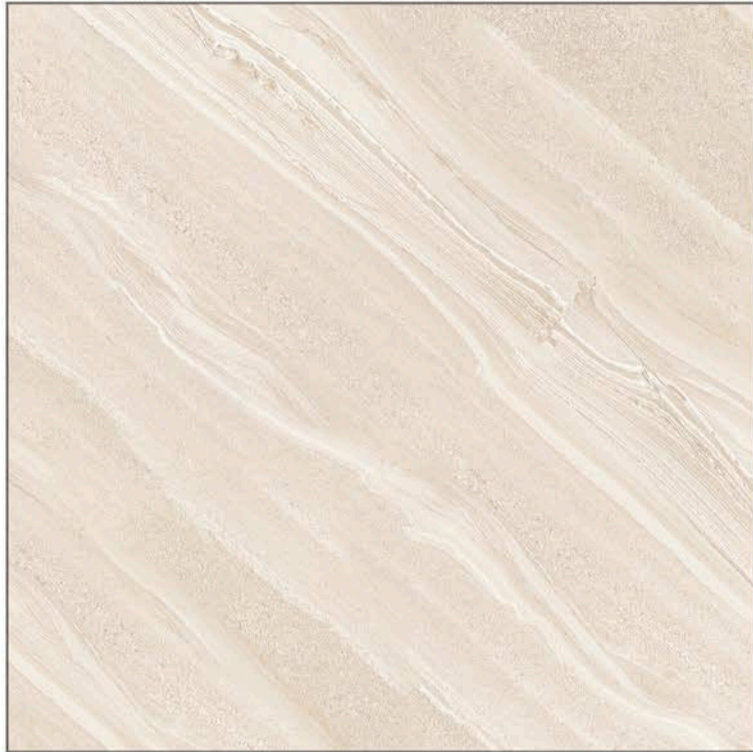

1200x1200mm

DIGITAL GLAZED VITRIFIED TILES

GLOSSY

ESPIRITE BEIGE

Fire Resistance

Easy to Install

Lightweight Easily Handled Slabs

Bending Strength