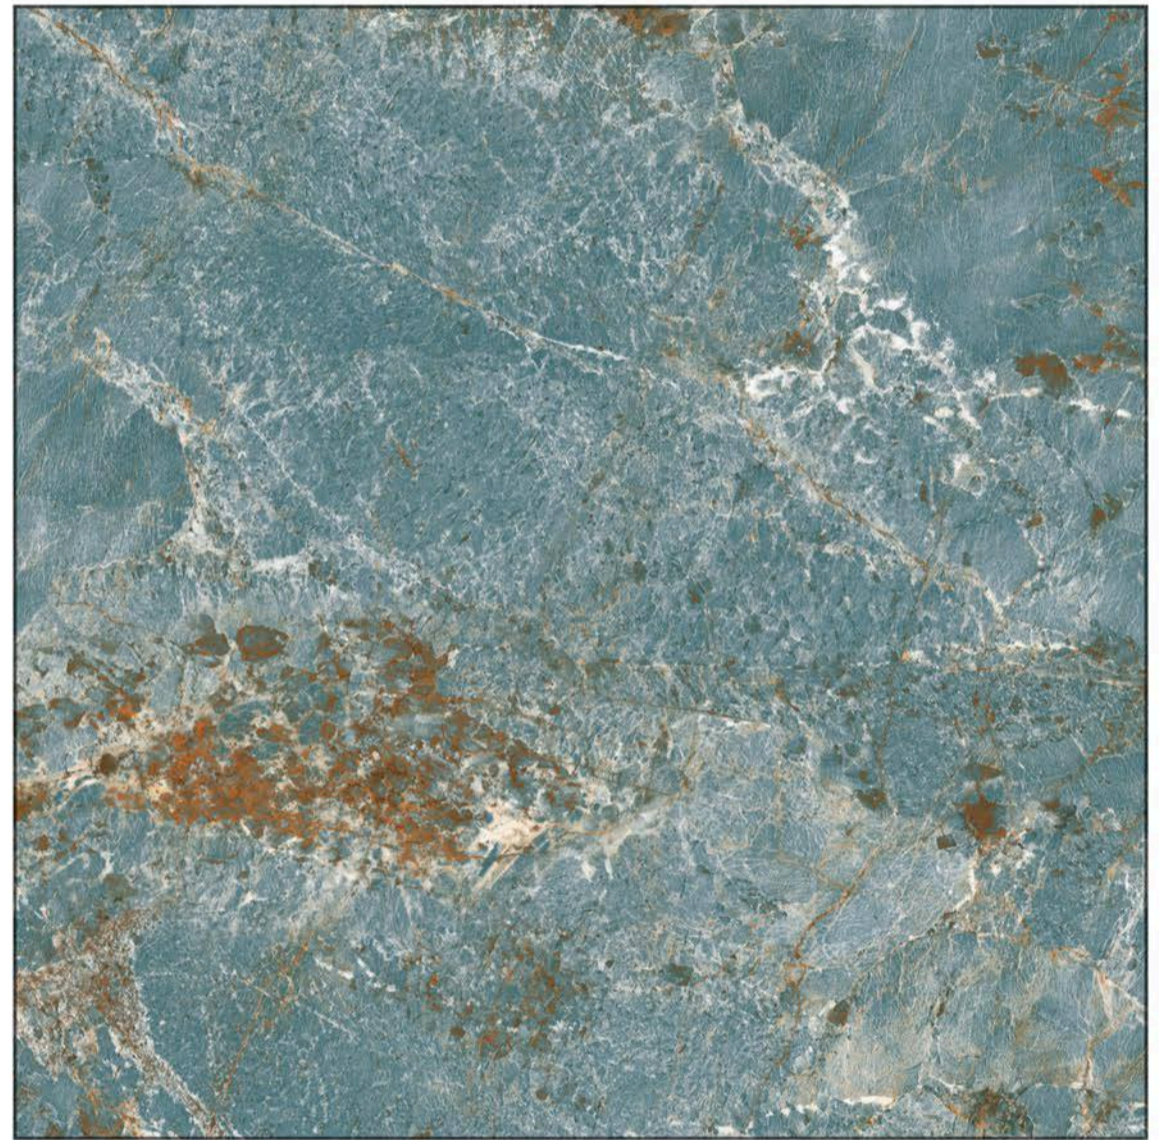

Easy Cleaning and Care

Resistance to Acids and Bases

Light-fast Colors

Frost Resistance

1200x1200mm

DIGITAL GLAZED VITRIFIED TILES

HIGH GLOSSY

AMAZONITE