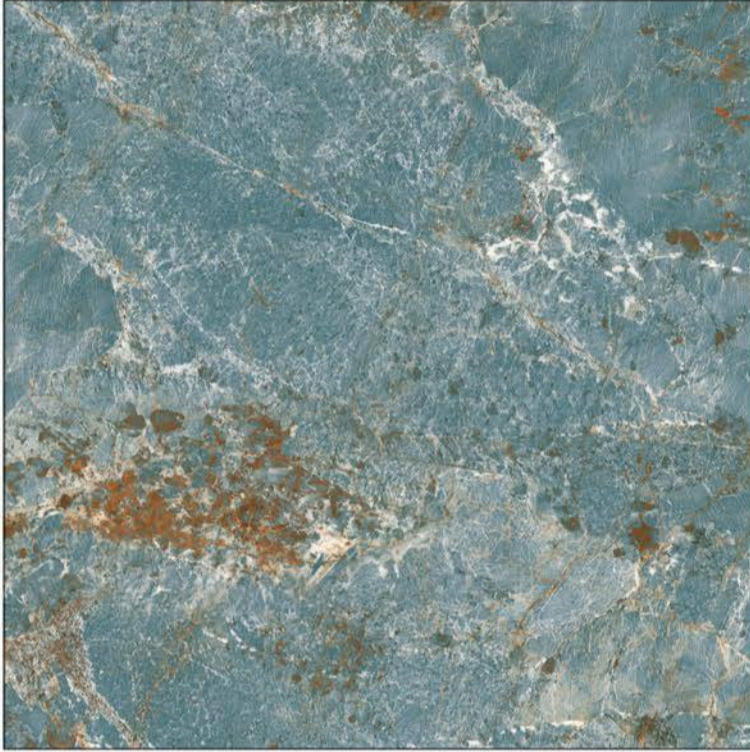

Easy Cleaning and Care

Resistance to Acids and Bases

Light-fast Colors

Frost Resistance

1200x1200mm

DIGITAL GLAZED VITRIFIED TILES

HIGH GLOSSY

AMAZONITE