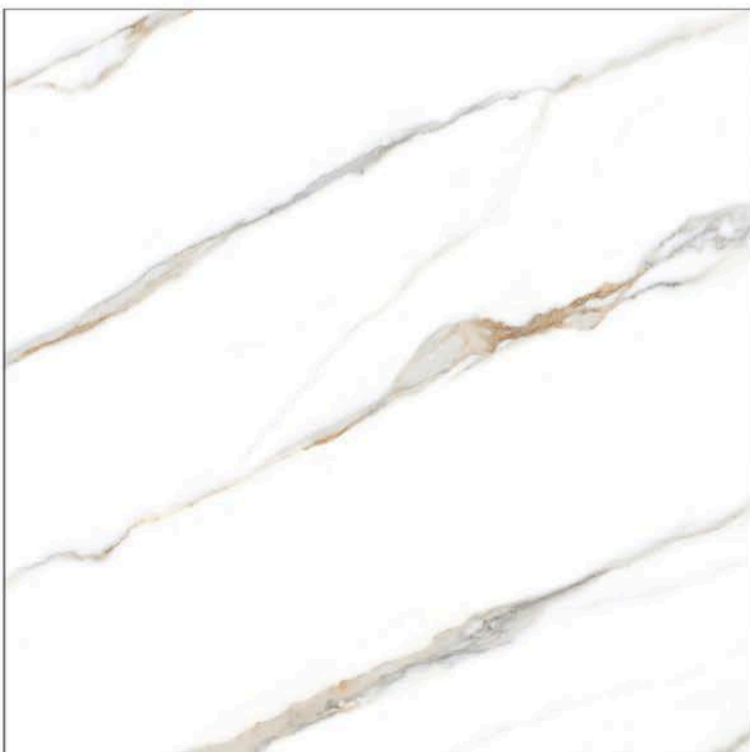

1200x1200mm

DIGITAL GLAZED VITRIFIED TILES

GLOSSY

SATVARIO AKROS

Fire Resistance

Easy to Install

Lightweight Easily Handled Slabs

Bending Strength

Resistance to Stains

Resistance to Deep Abrasion

Easy to Lay, Cut and Drill

Easy Cleaning and Care

Resistance to Acids and Bases

Light-fast Colors

Frost Resistance