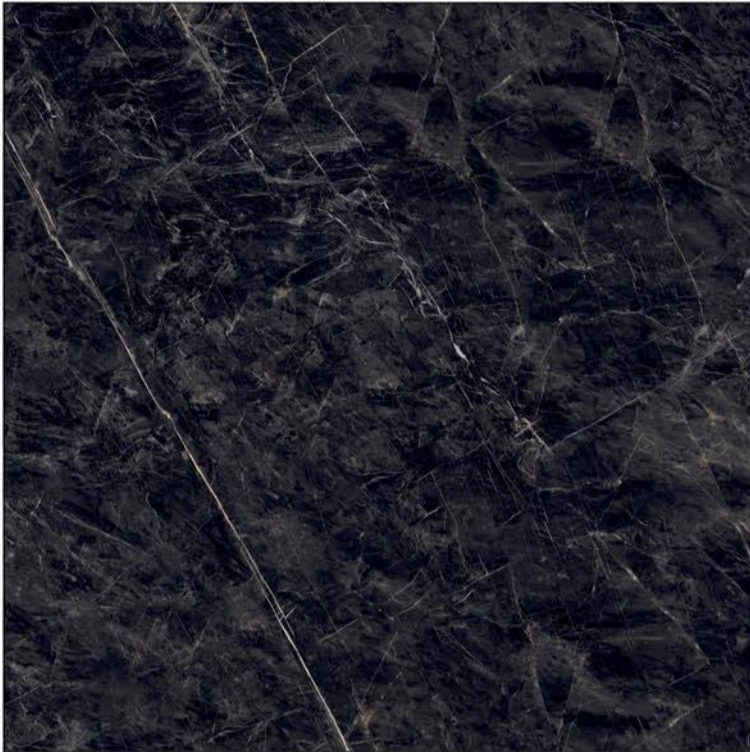

Resistance to Acids and Bases

Light-fast Colors

Frost Resistance

1200x1200mm

DIGITAL GLAZED VITRIFIED TILES

HIGH GLOSSY

BLACK FOREST

Fire Resistance