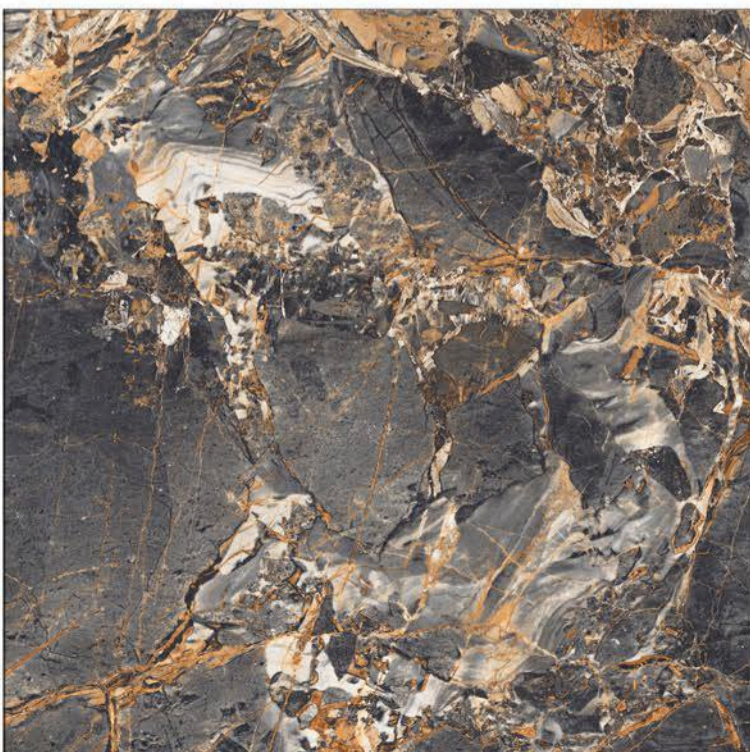

Easy to Lay, Cut and Drill

Easy Cleaning and Care

Resistance to Acids and Bases

Light-fast Colors

Frost Resistance

1200x1200mm

DIGITAL GLAZED VITRIFIED TILES

HIGH GLOSSY