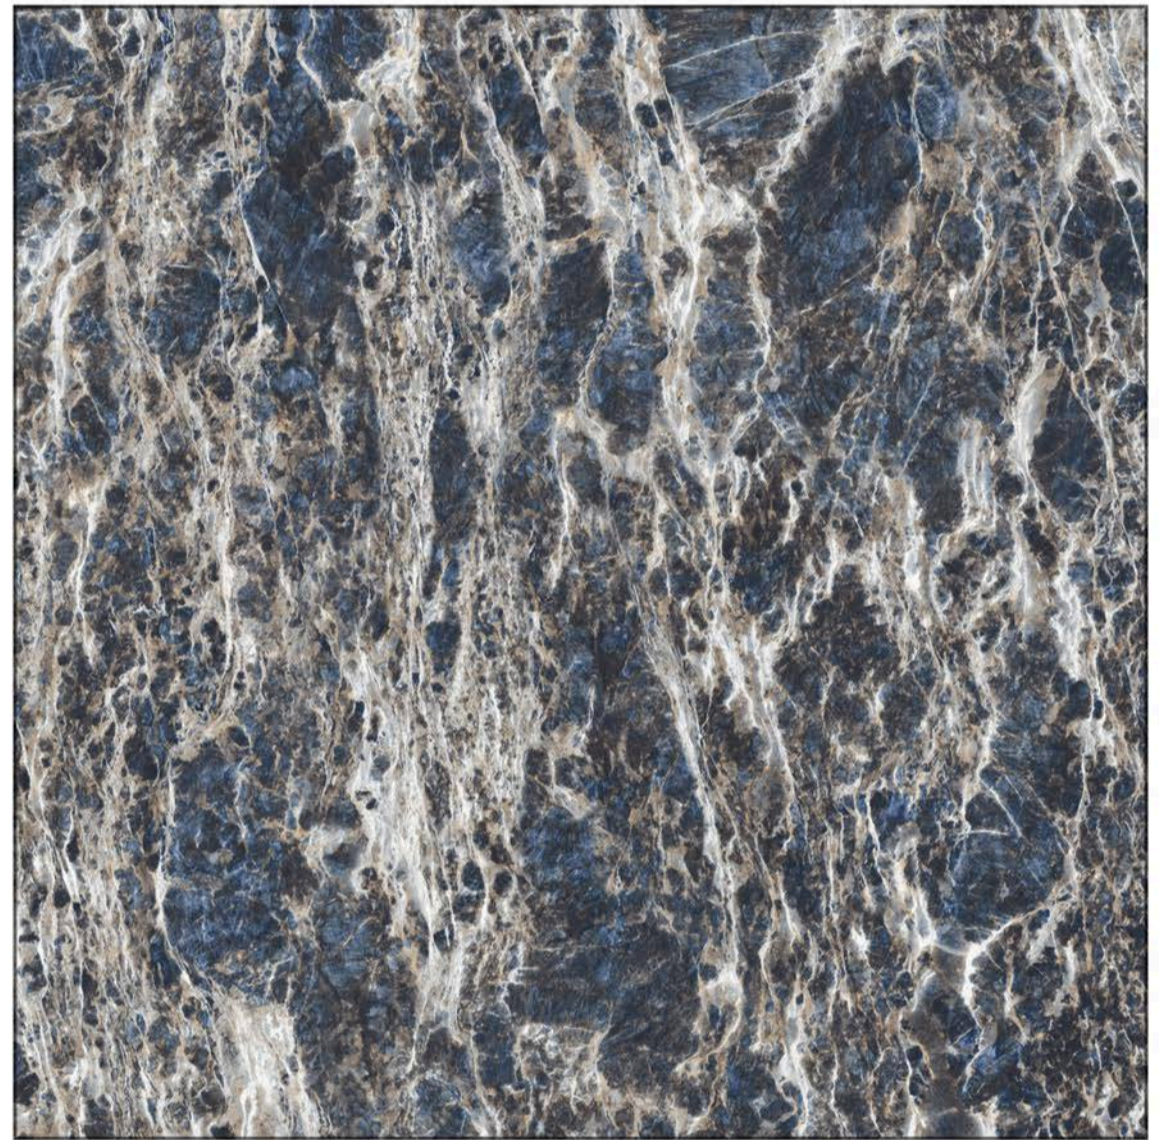

Resistance to Acids and Bases

Light-fast Colors

Frost Resistance

1200x1200mm

DIGITAL GLAZED VITRIFIED TILES

HIGH GLOSSY

FLORIAN AQUA

Fire Resistance