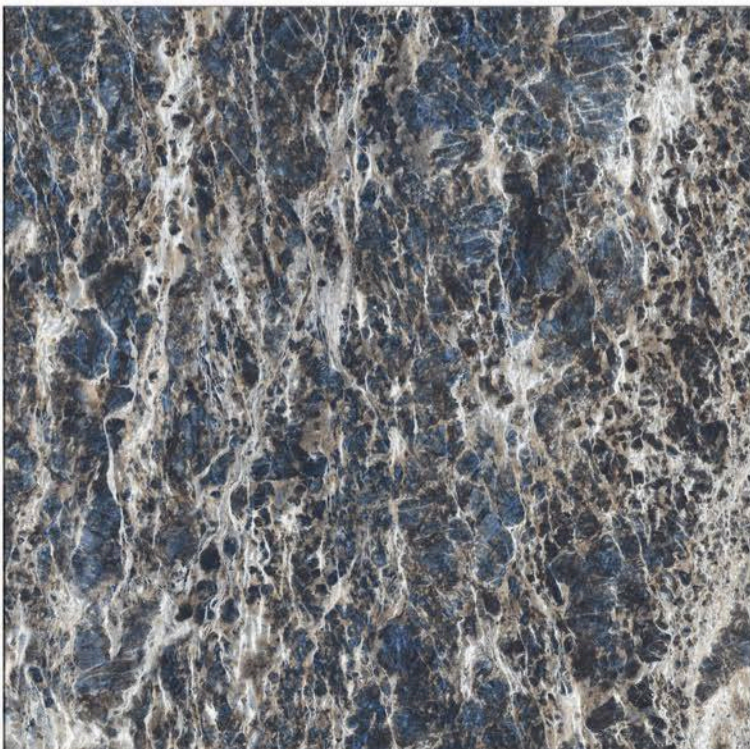

Resistance to Acids and Bases

Light-fast Colors

Frost Resistance

1200x1200mm

DIGITAL GLAZED VITRIFIED TILES

HIGH GLOSSY

FLORIAN AQUA

Fire Resistance