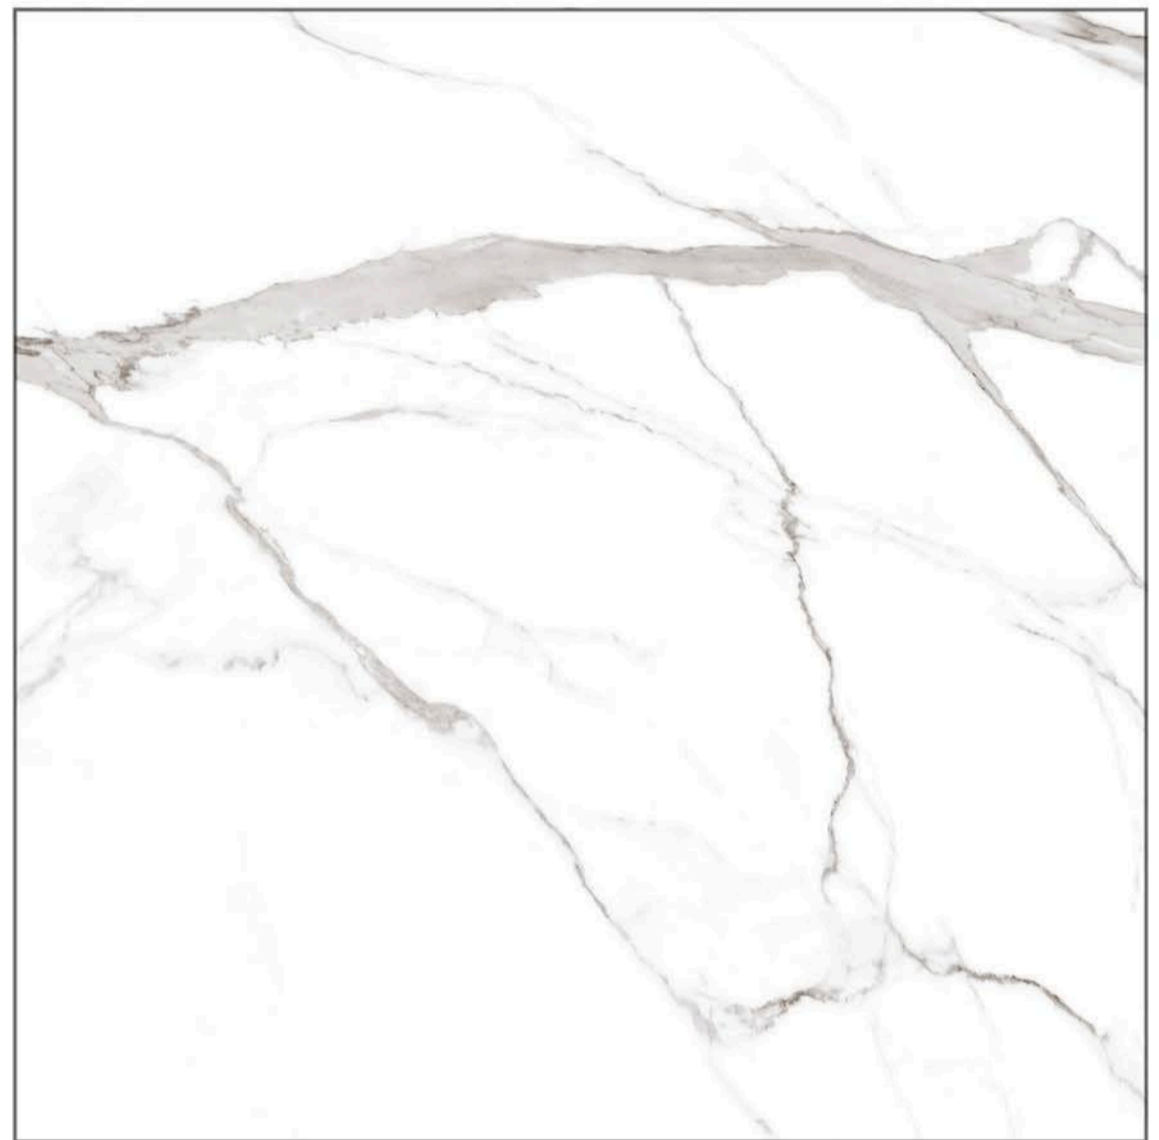

1200x1200mm

DIGITAL GLAZED VITRIFIED TILES

GLOSSY

STATUARIO CARA

Fire Resistance

Easy to Install

Lightweight Easily Handled Slabs

Bending Strength

Resistance to Stains

Resistance to Deep Abrasion

Easy to Lay, Cut and Drill

Easy Cleaning and Care

Resistance to Acids and Bases

Light-fast Colors

Frost Resistance