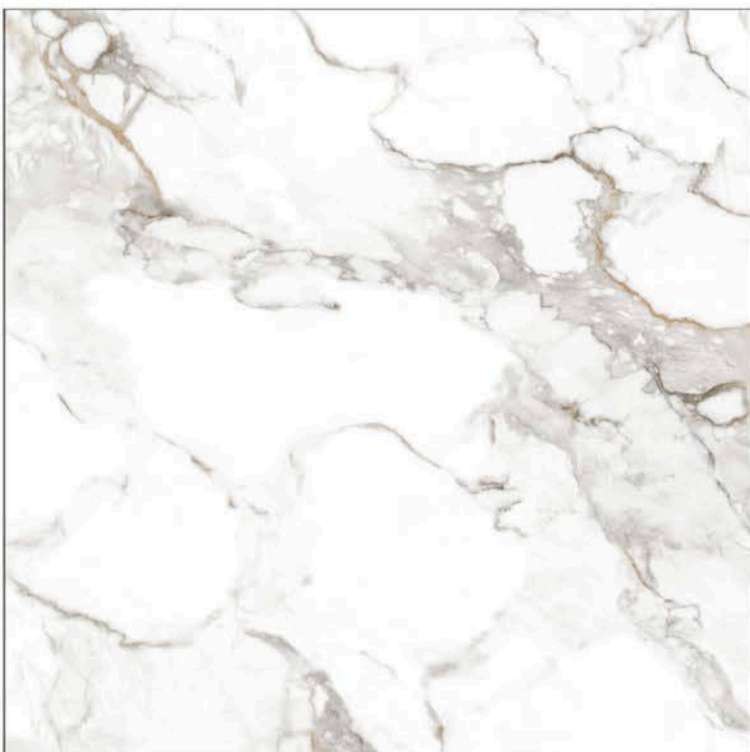

Light-fast Colors

Frost Resistance

1200x1200mm

DIGITAL GLAZED VITRIFIED TILES

GLOSSY

CALACATTA RIO

Fire Resistance

Easy to Install