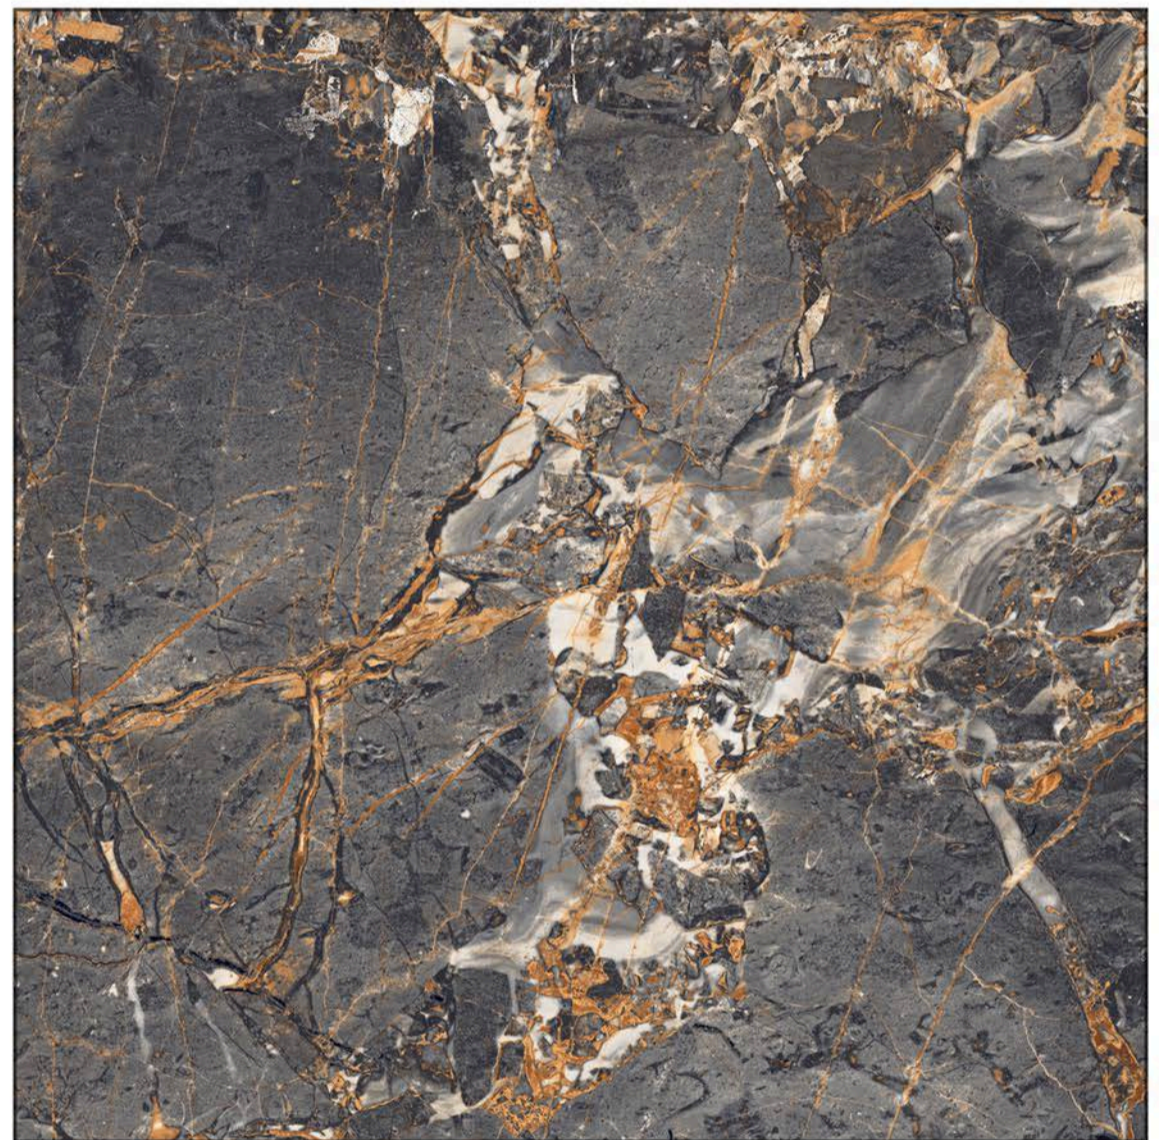

Easy to Lay, Cut and Drill

Easy Cleaning and Care

Resistance to Acids and Bases

Light-fast Colors

Frost Resistance

1200x1200mm

DIGITAL GLAZED VITRIFIED TILES

HIGH GLOSSY