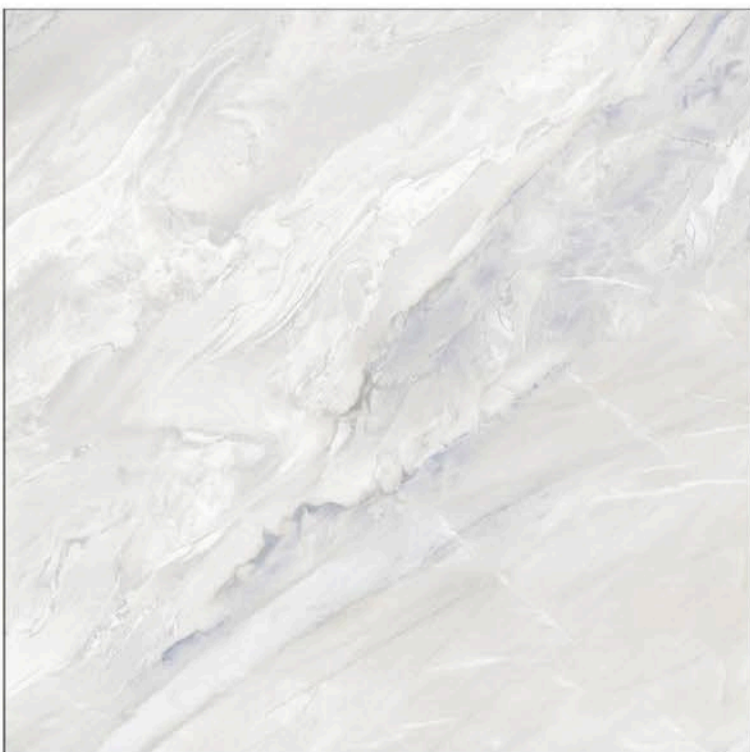

Easy to Lay, Cut and Drill

Easy Cleaning and Care

Resistance to Acids and Bases

Light-fast Colors

Frost Resistance

1200x1200mm

DIGITAL GLAZED VITRIFIED TILES

GLOSSY