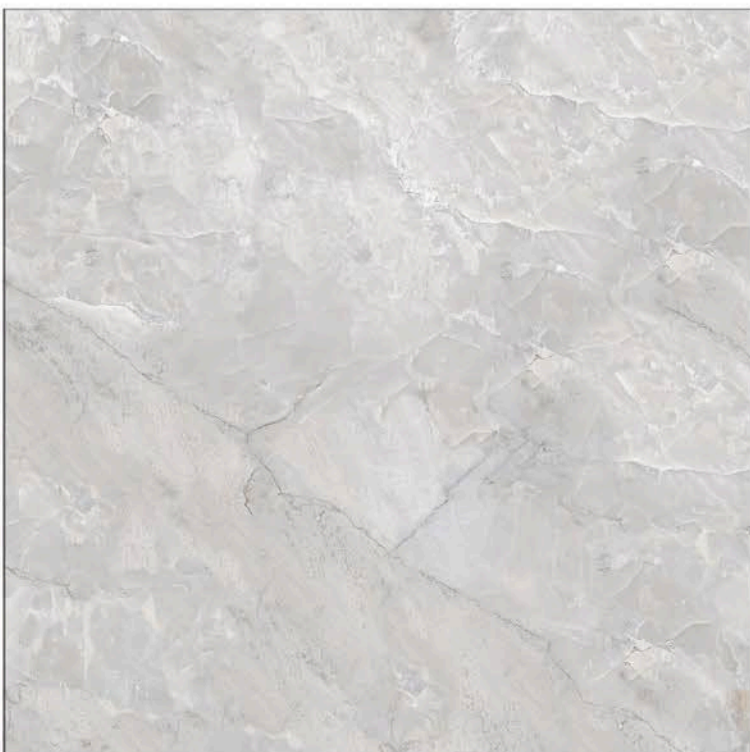

Easy Cleaning and Care

Resistance to Acids and Bases

Light-fast Colors

Frost Resistance

1200x1200mm

DIGITAL GLAZED VITRIFIED TILES

GLOSSY

EDEN ICE