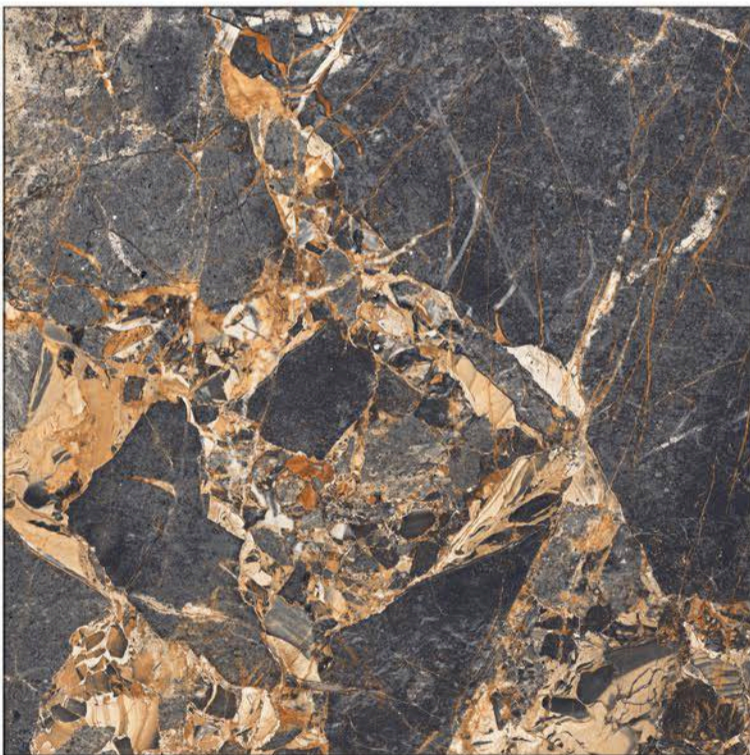

Easy to Lay, Cut and Drill

Easy Cleaning and Care

Resistance to Acids and Bases

Light-fast Colors

Frost Resistance

1200x1200mm

DIGITAL GLAZED VITRIFIED TILES

HIGH GLOSSY