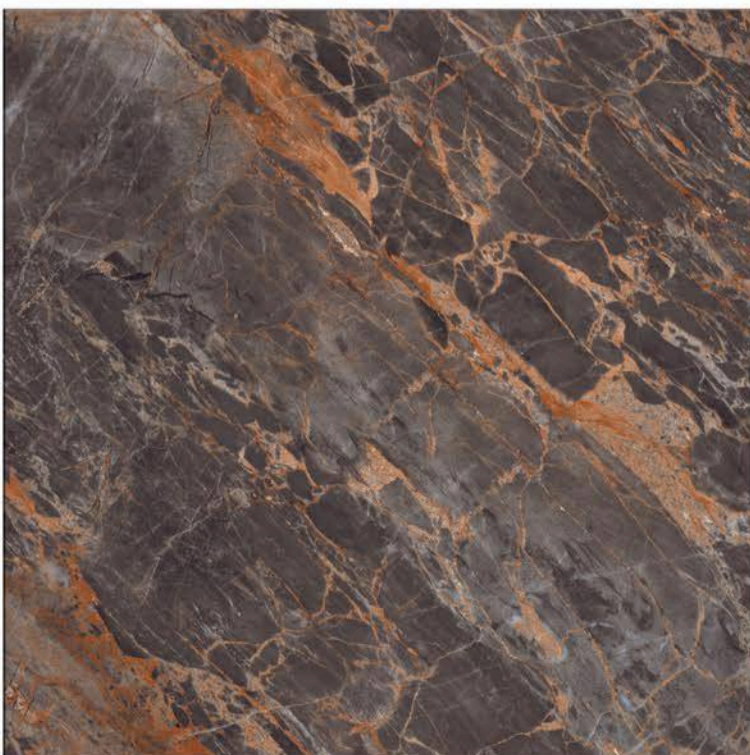

1200x1200mm

DIGITAL GLAZED VITRIFIED TILES

HIGH GLOSSY

ALBINO BLACK

Fire Resistance

Easy to Install

Lightweight
Easily Handled
Slabs

Bending
Strength

Resistance
to Stains

Resistance
to Deep
Abrasion

Easy to Lay,
Cut and
Drill

Easy Cleaning
and Care

Resistance
to Acids
and Bases

Light-fast
Colors

Frost
Resistance