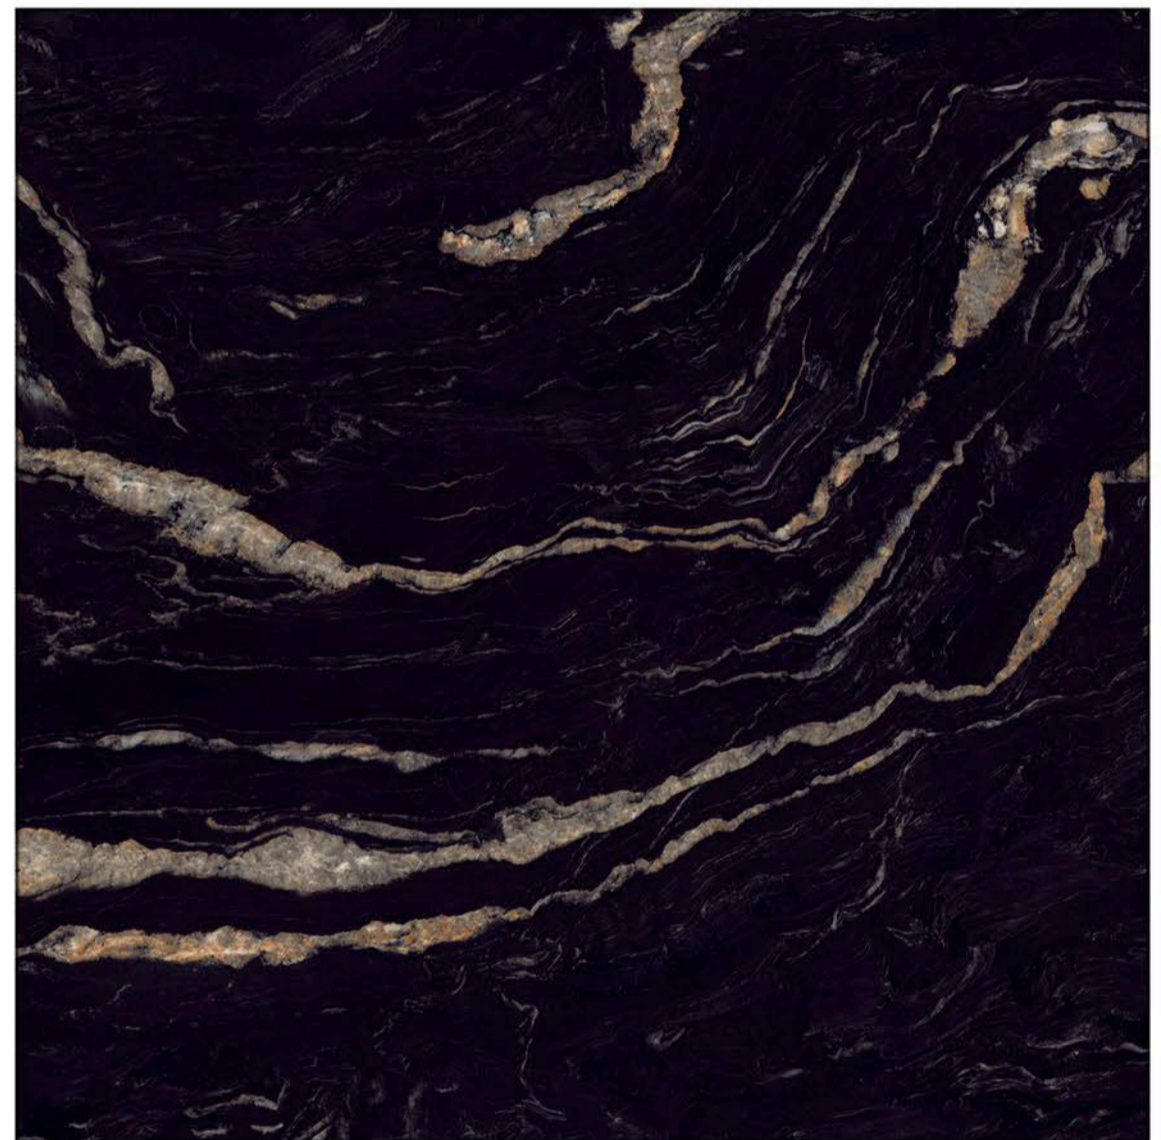

Light-fast Colors

Frost Resistance

1200x1200mm

DIGITAL GLAZED VITRIFIED TILES

HIGH GLOSSY

GRANA PORTORO

Fire Resistance

Easy to Install