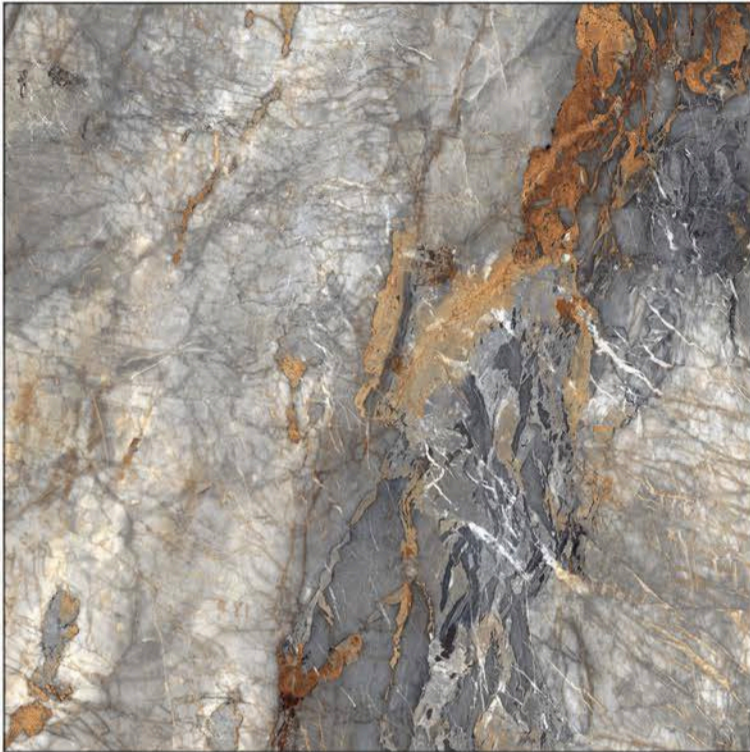

Easy Cleaning and Care

Resistance to Acids and Bases

Light-fast Colors

Frost Resistance

1200x1200mm

DIGITAL GLAZED VITRIFIED TILES

HIGH GLOSSY

EXPLOSION BLUE