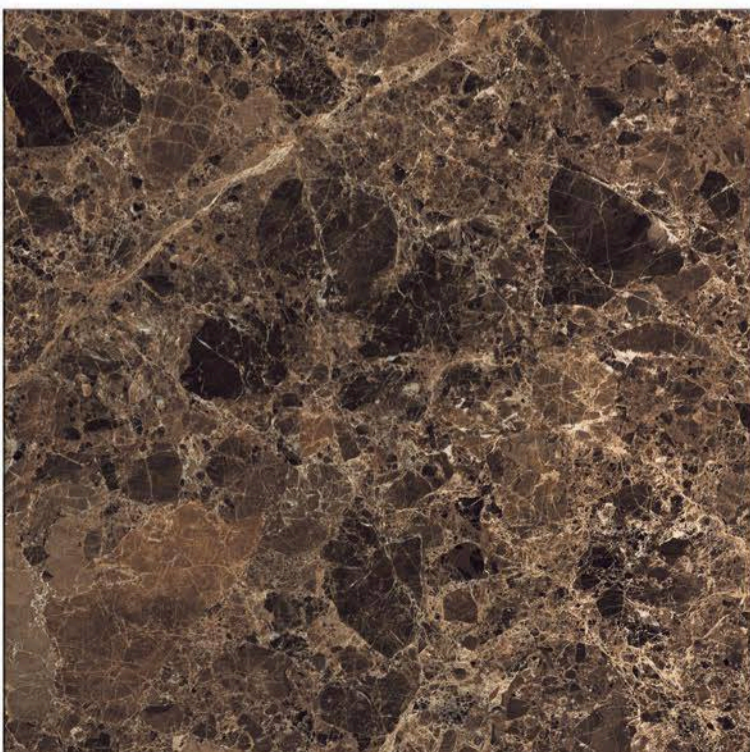

1200x1200mm

DIGITAL GLAZED VITRIFIED TILES

HIGH GLOSSY

EMPAREDAR BROWN

Fire Resistance

Easy to Install

Lightweight Easily Handled Slabs

Bending Strength

Resistance to Stains

Resistance to Deep Abrasion

Easy to Lay, Cut and Drill

Easy Cleaning and Care

Resistance to Acids and Bases

Light-fast Colors

Frost Resistance