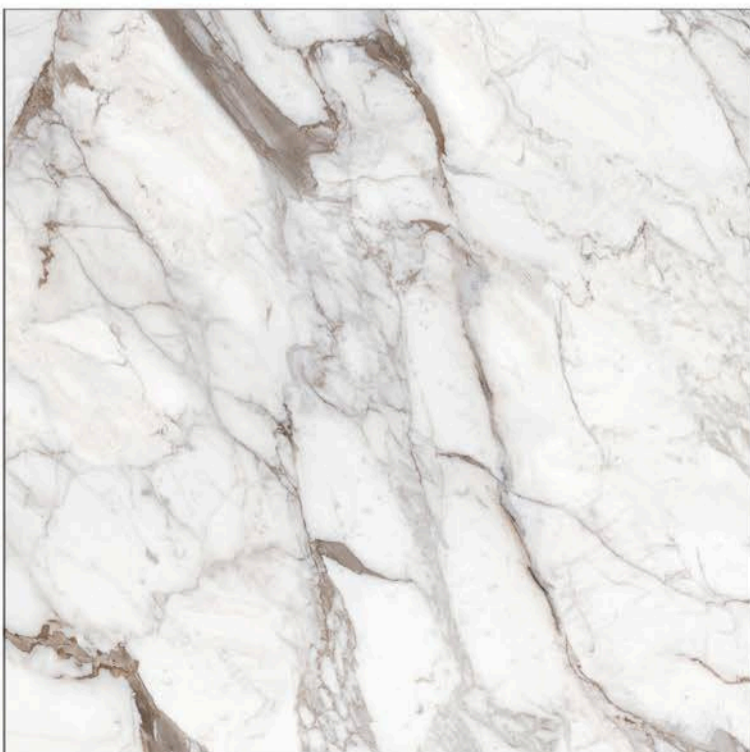

Large Format Porcelain Slab

1200 x 1200 MM

MEGANCERA.US

1200x1200mm

DIGITAL GLAZED VITRIFIED TILES

GLOSSY

ADAGGIO ORO

Fire Resistance