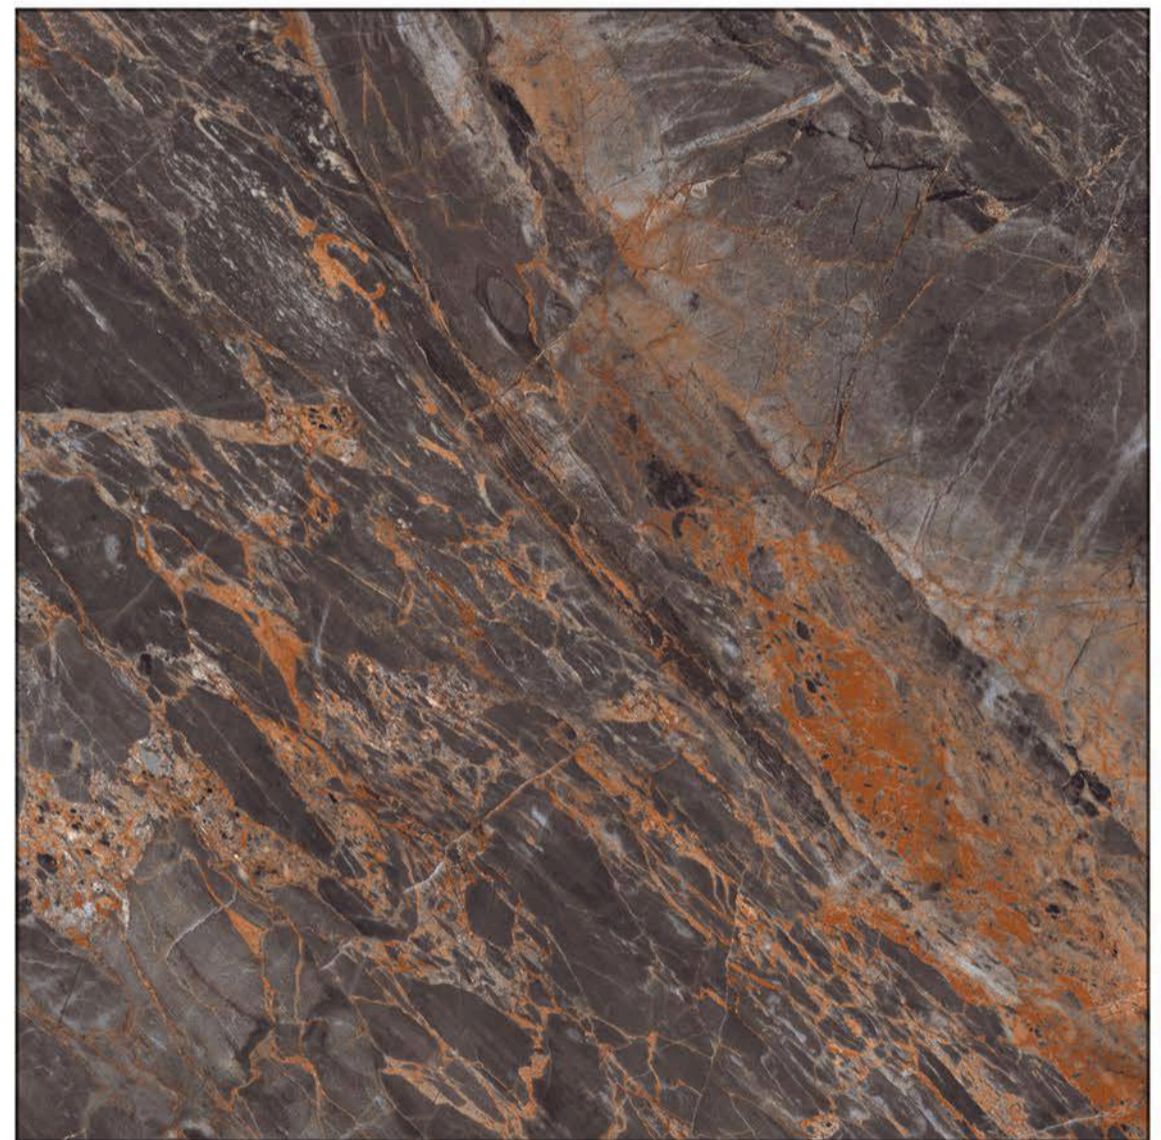

1200x1200mm

DIGITAL GLAZED VITRIFIED TILES

HIGH GLOSSY

ALBINO BLACK

Fire Resistance

Easy to Install

Lightweight
Easily Handled
Slabs

Bending
Strength

Resistance
to Stains

Resistance
to Deep
Abrasion

Easy to Lay,
Cut and
Drill

Easy Cleaning
and Care

Resistance
to Acids
and Bases

Light-fast
Colors

Frost
Resistance