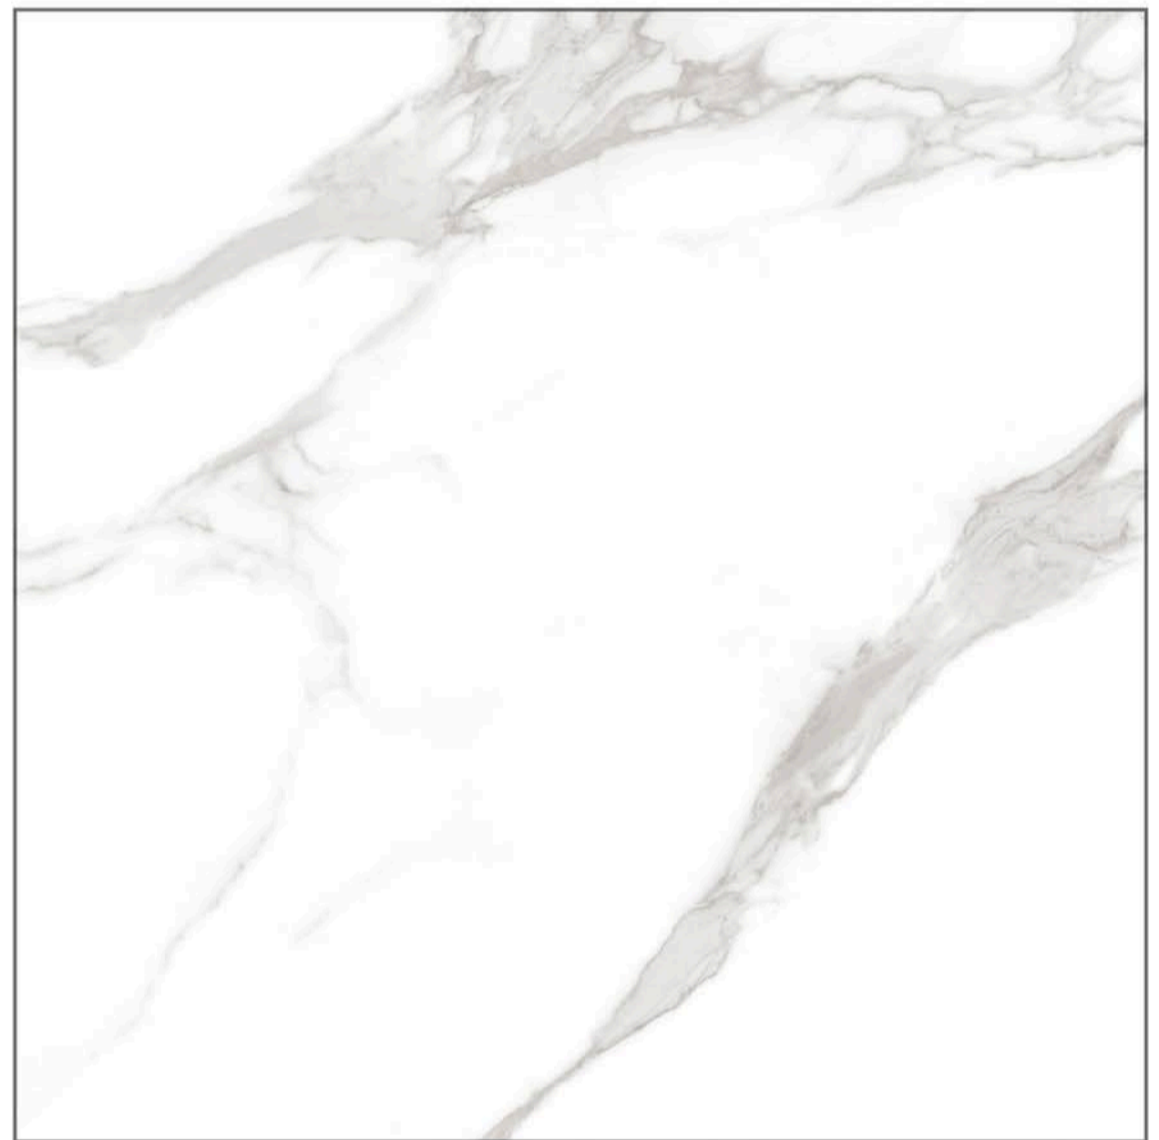

Easy to Lay, Cut and Drill

Easy Cleaning and Care

Resistance to Acids and Bases

Light-fast Colors

Frost Resistance

1200x1200mm

DIGITAL GLAZED VITRIFIED TILES

GLOSSY