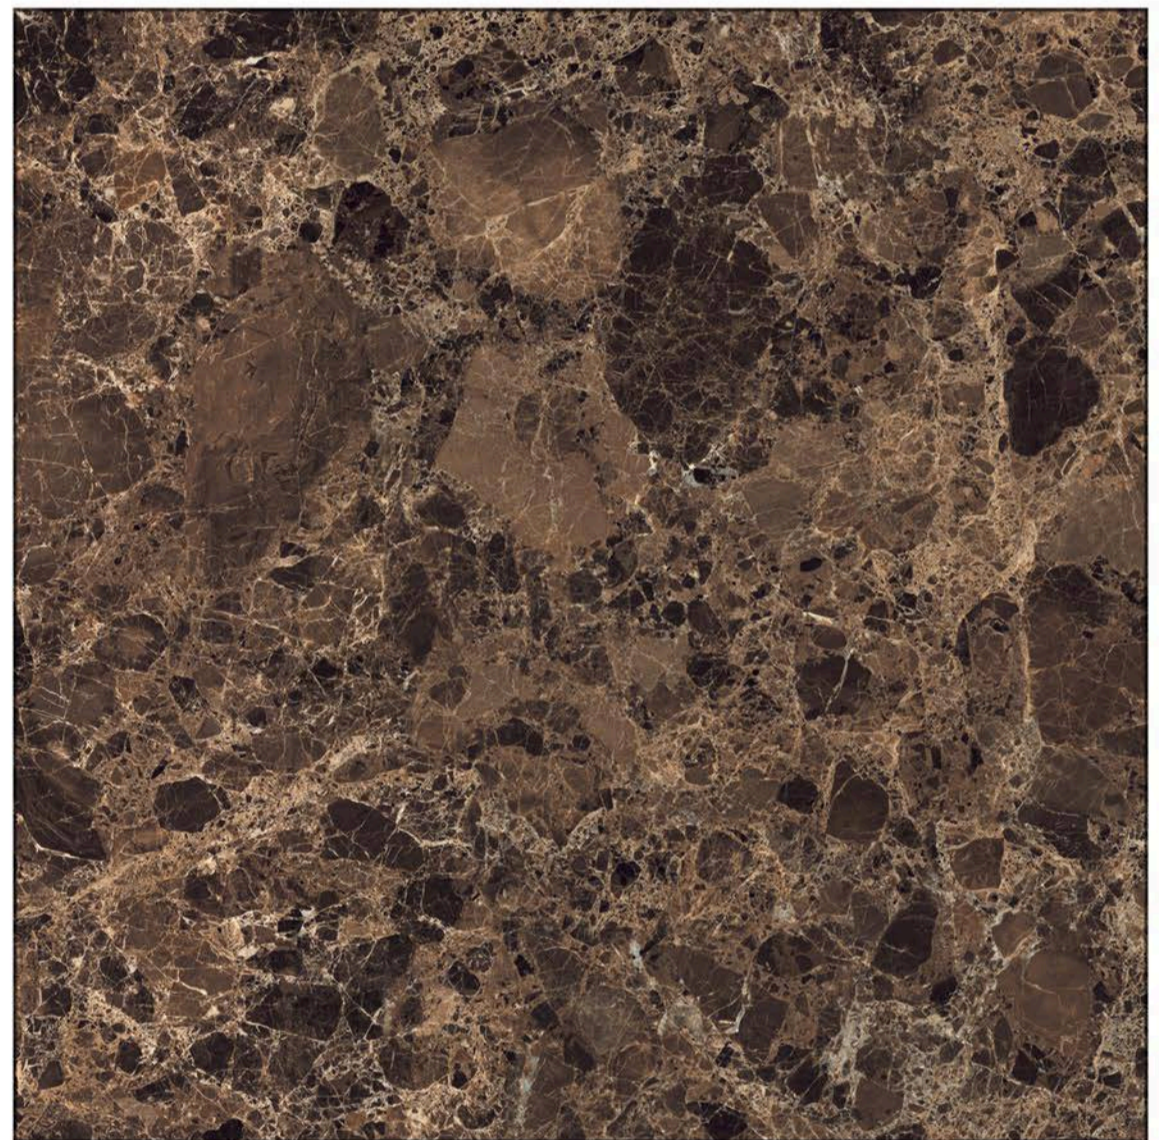

1200x1200mm

DIGITAL GLAZED VITRIFIED TILES

HIGH GLOSSY

EMPAREDAR BROWN

Fire Resistance

Easy to Install

Lightweight Easily Handled Slabs

Bending Strength

Resistance to Stains

Resistance to Deep Abrasion

Easy to Lay, Cut and Drill

Easy Cleaning and Care

Resistance to Acids and Bases

Light-fast Colors

Frost Resistance