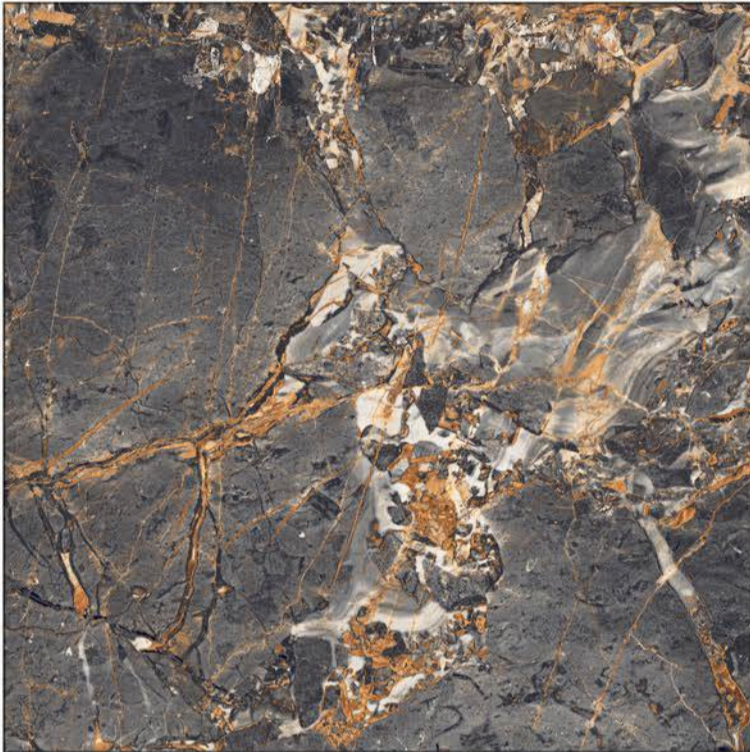

Easy to Lay, Cut and Drill

Easy Cleaning and Care

Resistance to Acids and Bases

Light-fast Colors

Frost Resistance

1200x1200mm

DIGITAL GLAZED VITRIFIED TILES

HIGH GLOSSY