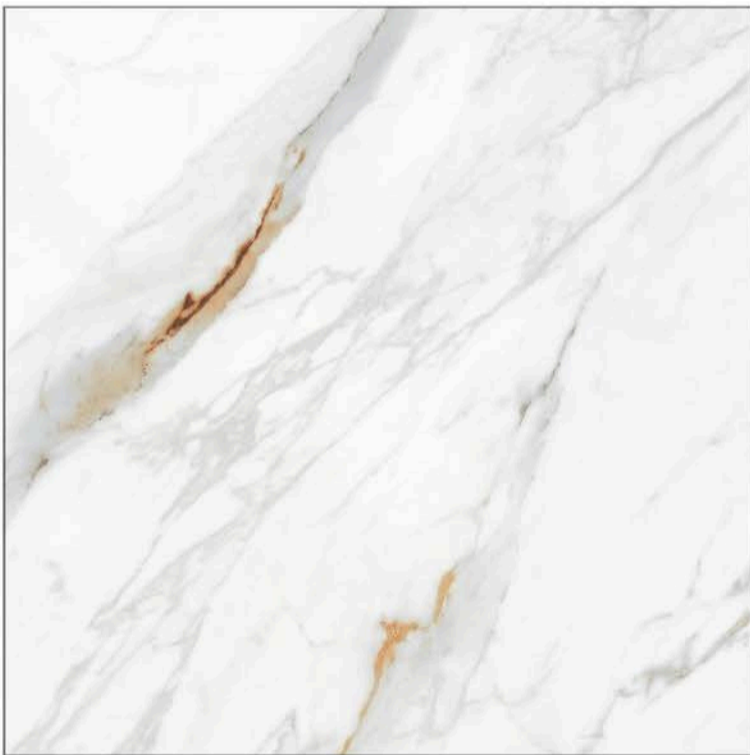

Resistance to Acids and Bases

Light-fast Colors

Frost Resistance

1200x1200mm

DIGITAL GLAZED VITRIFIED TILES

GLOSSY

STATUARIO RAY

Fire Resistance