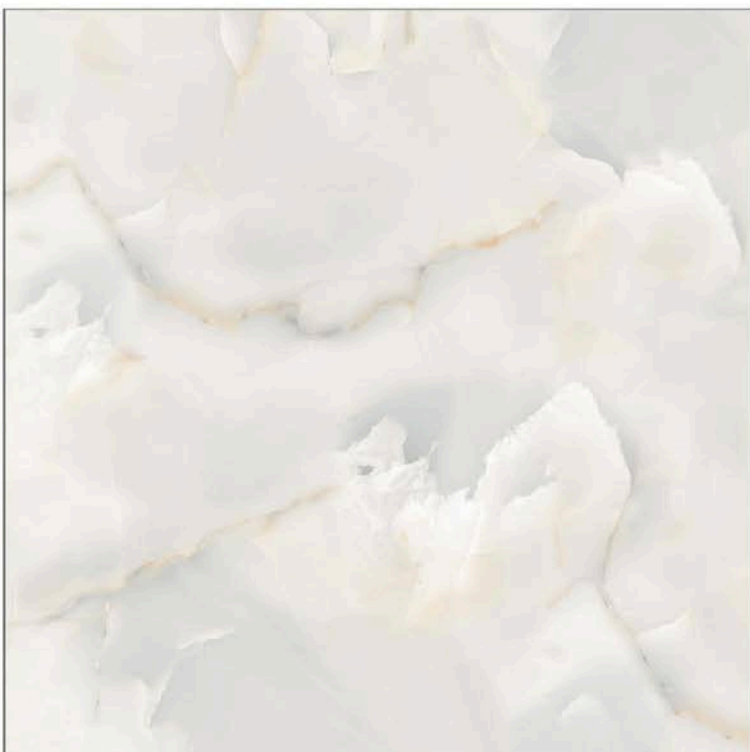

Resistance to Acids and Bases

Light-fast Colors

Frost Resistance

1200x1200mm

DIGITAL GLAZED VITRIFIED TILES

GLOSSY

SKY ONYX AQUA

Fire Resistance