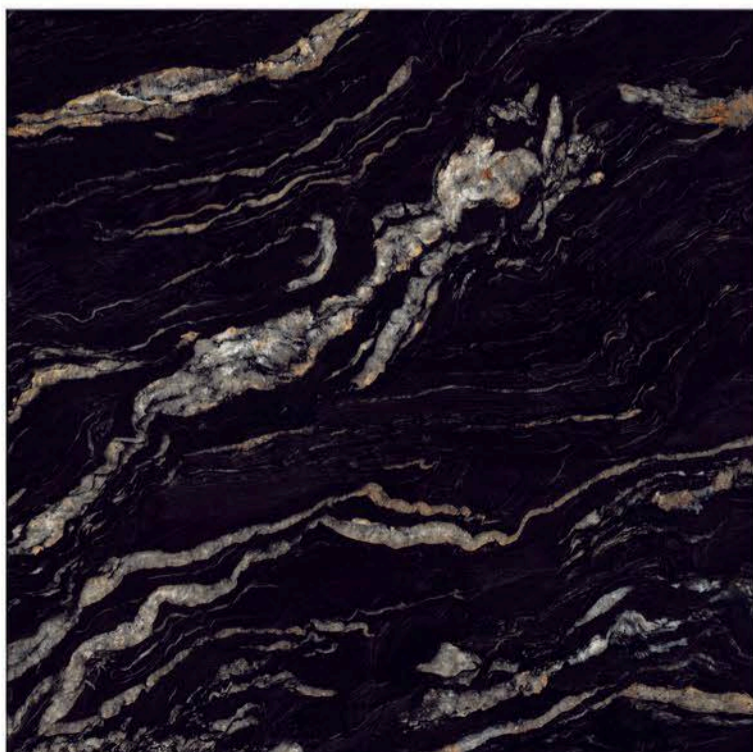

Light-fast Colors

Frost Resistance

1200x1200mm

DIGITAL GLAZED VITRIFIED TILES

HIGH GLOSSY

GRANA PORTORO

Fire Resistance

Easy to Install