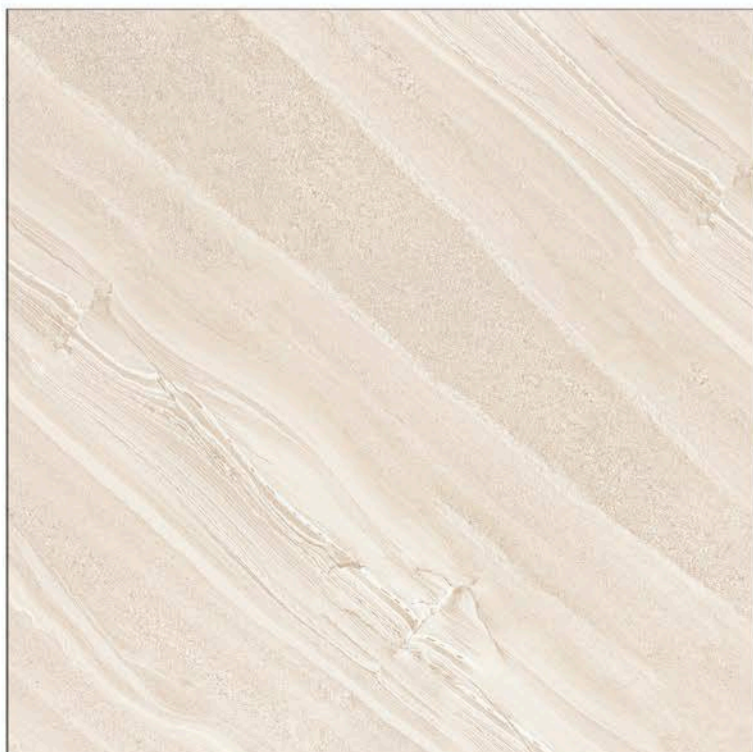

1200x1200mm

DIGITAL GLAZED VITRIFIED TILES

GLOSSY

ESPIRITE BEIGE

Fire Resistance

Easy to Install

Lightweight Easily Handled Slabs

Bending Strength