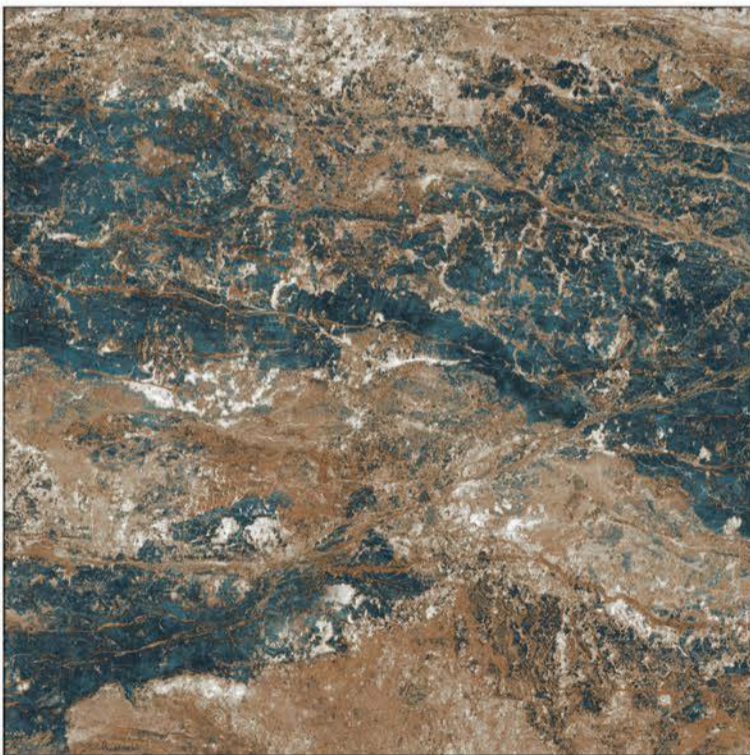

1200x1200mm

DIGITAL GLAZED VITRIFIED TILES

HIGH GLOSSY

OCEAN TEAL

Fire Resistance

Easy to Install

Lightweight Easily Handled Slabs

Bending Strength