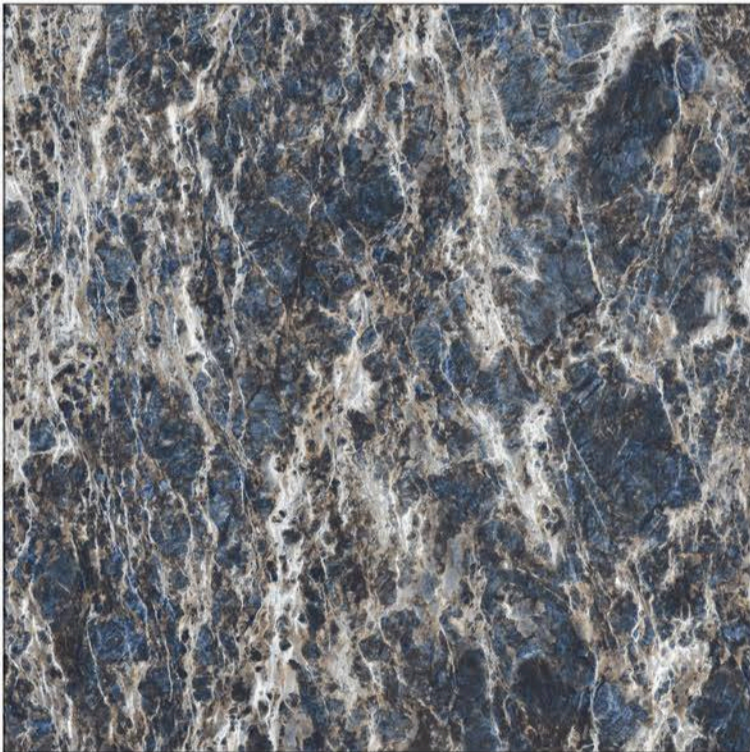

Resistance to Acids and Bases

Light-fast Colors

Frost Resistance

1200x1200mm

DIGITAL GLAZED VITRIFIED TILES

HIGH GLOSSY

FLORIAN AQUA

Fire Resistance