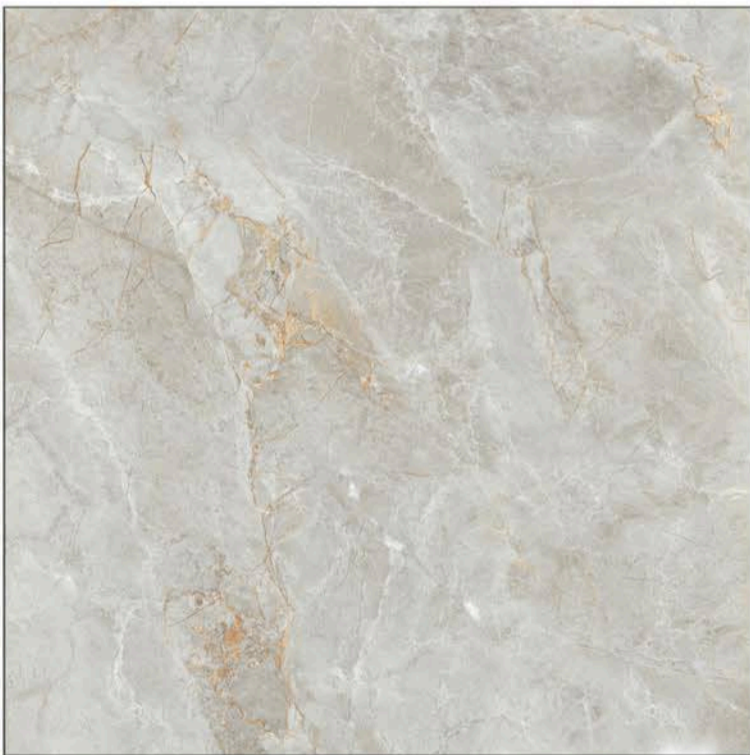

1200x1200mm

DIGITAL GLAZED VITRIFIED TILES

GLOSSY

ADVIK OLIVE

Fire Resistance

Easy to Install

Lightweight Easily Handled Slabs

Bending Strength