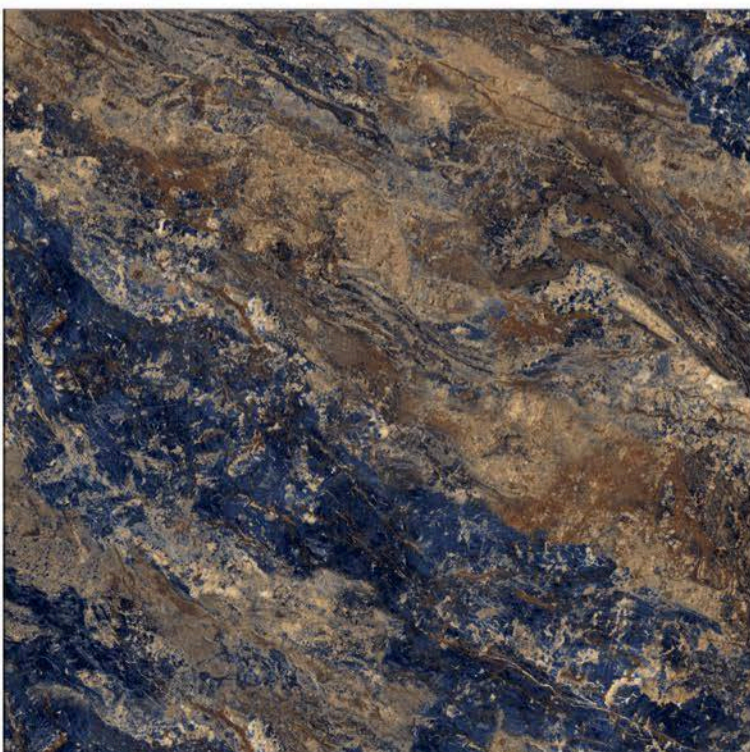

1200x1200mm

DIGITAL GLAZED VITRIFIED TILES

HIGH GLOSSY

SODALITE BLUE

Fire Resistance

Easy to Install

Lightweight Easily Handled Slabs

Bending Strength

Resistance to Stains

Resistance to Deep Abrasion

Easy to Lay, Cut and Drill

Easy Cleaning and Care

Resistance to Acids and Bases

Light-fast Colors

Frost Resistance