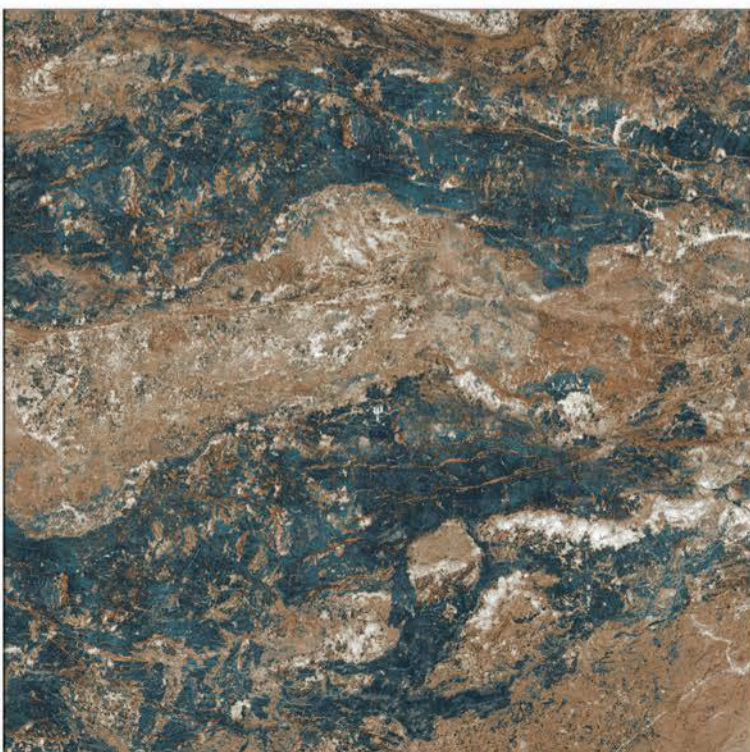

1200x1200mm

DIGITAL GLAZED VITRIFIED TILES

HIGH GLOSSY

OCEAN TEAL

Fire Resistance

Easy to Install

Lightweight Easily Handled Slabs

Bending Strength