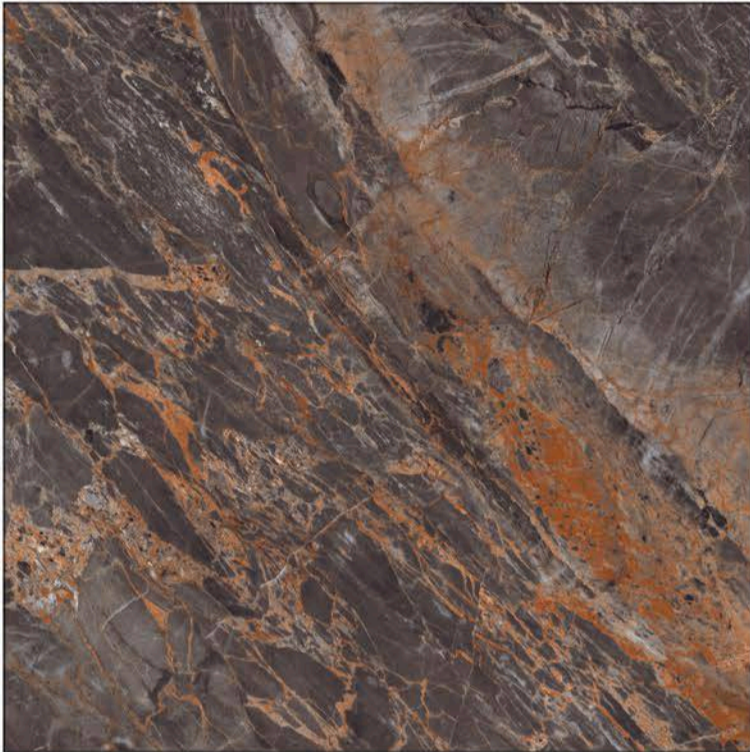

1200x1200mm

DIGITAL GLAZED VITRIFIED TILES

HIGH GLOSSY

ALBINO BLACK

Fire Resistance

Easy to Install

Lightweight
Easily Handled
Slabs

Bending
Strength

Resistance
to Stains

Resistance
to Deep
Abrasion

Easy to Lay,
Cut and
Drill

Easy Cleaning
and Care

Resistance
to Acids
and Bases

Light-fast
Colors

Frost
Resistance