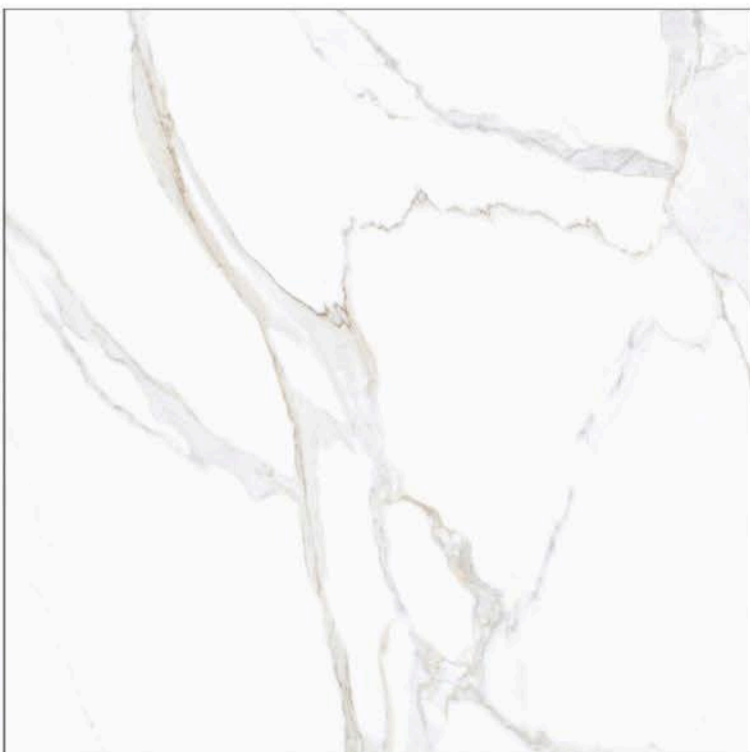

Light-fast Colors

Frost Resistance

1200x1200mm

DIGITAL GLAZED VITRIFIED TILES

GLOSSY

CULCUTTA NATURAL

Fire Resistance

Easy to Install