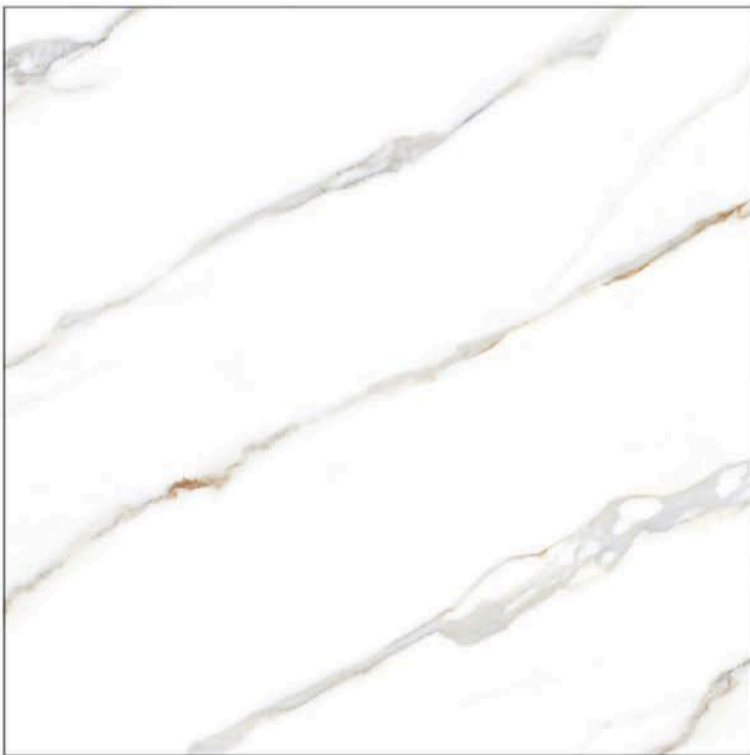

1200x1200mm

DIGITAL GLAZED VITRIFIED TILES

GLOSSY

SATVARIO AKROS

Fire Resistance

Easy to Install

Lightweight Easily Handled Slabs

Bending Strength

Resistance to Stains

Resistance to Deep Abrasion

Easy to Lay, Cut and Drill

Easy Cleaning and Care

Resistance to Acids and Bases

Light-fast Colors

Frost Resistance