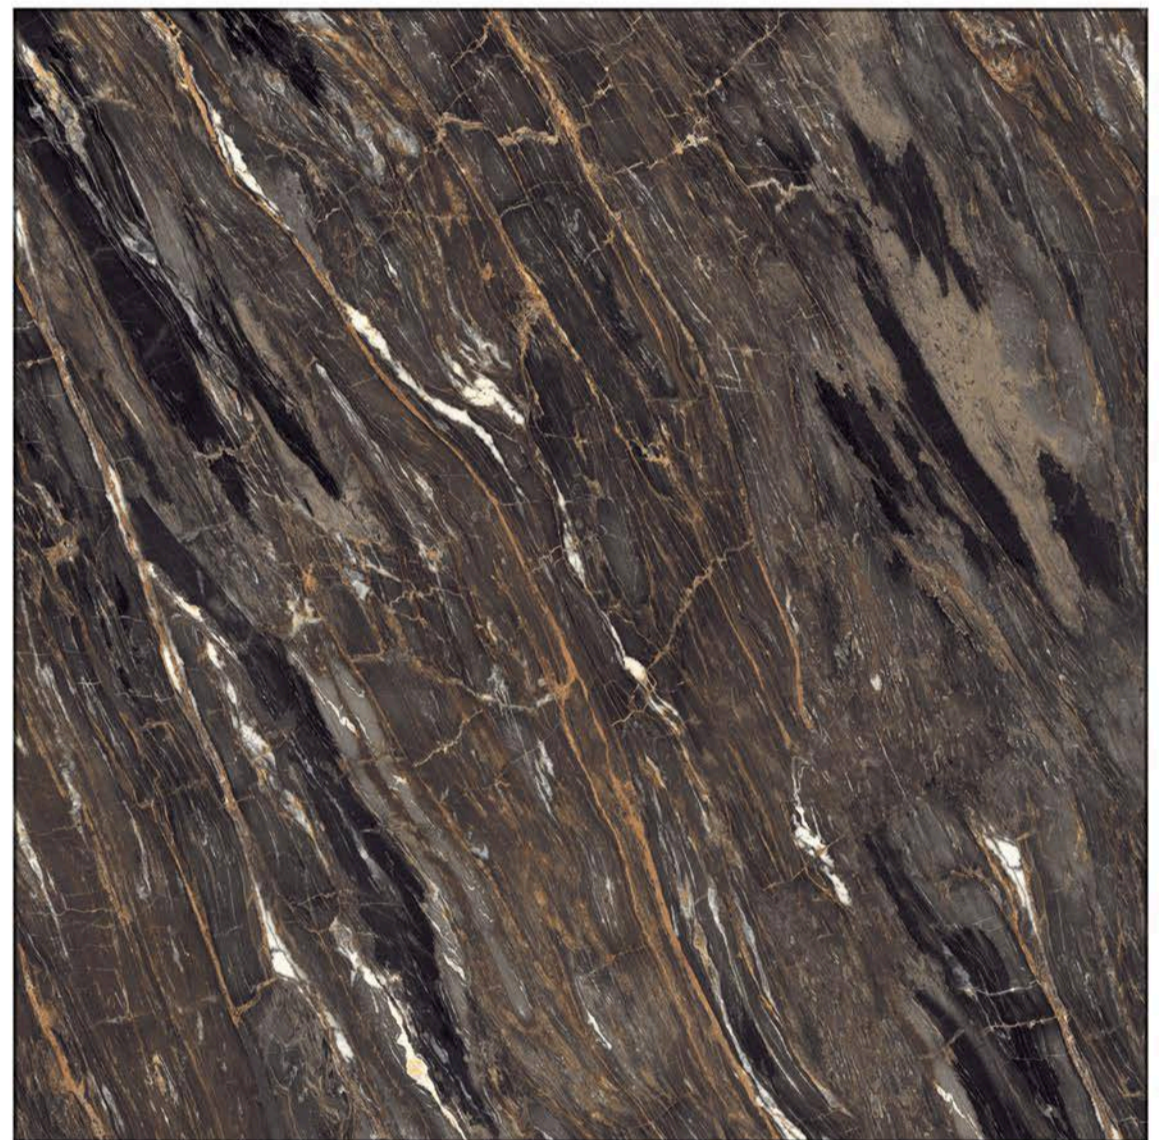

1200x1200mm

DIGITAL GLAZED VITRIFIED TILES

HIGH GLOSSY

CASTOR GOLD

Fire Resistance

Easy to Install

Lightweight Easily Handled Slabs

Bending Strength