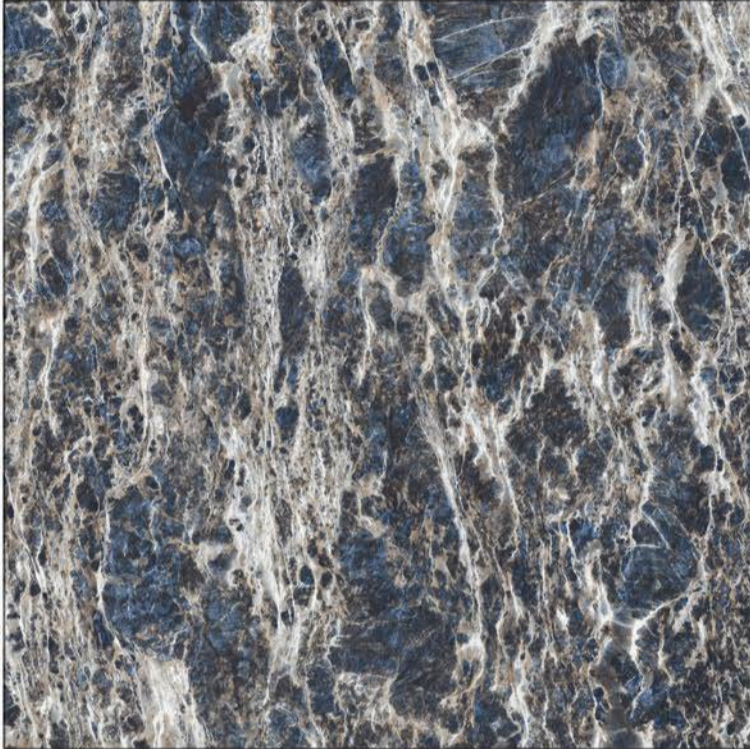

Resistance to Acids and Bases

Light-fast Colors

Frost Resistance

1200x1200mm

DIGITAL GLAZED VITRIFIED TILES

HIGH GLOSSY

FLORIAN AQUA

Fire Resistance