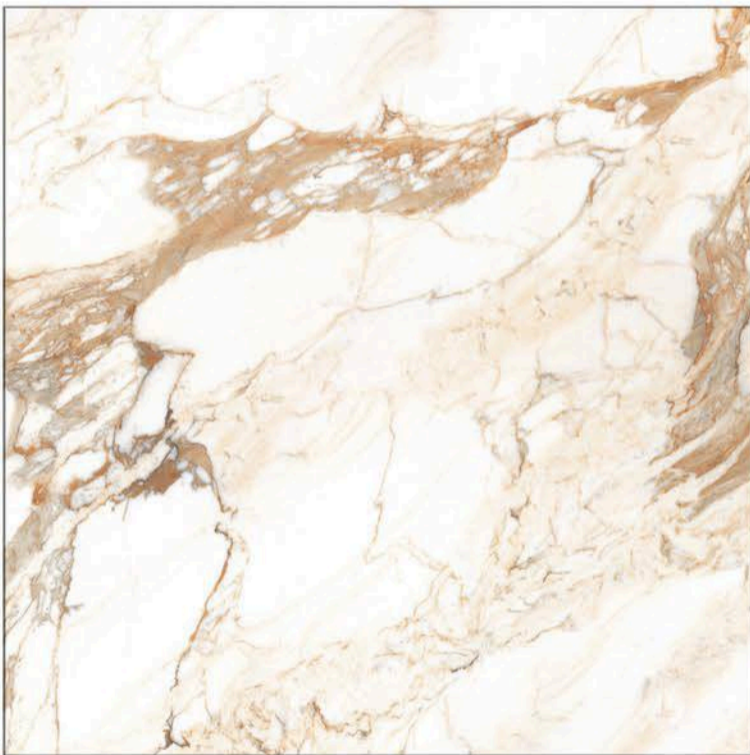

Light-fast Colors

Frost Resistance

1200x1200mm

DIGITAL GLAZED VITRIFIED TILES

GLOSSY

ASCOT GOLD

Fire Resistance

Easy to Install