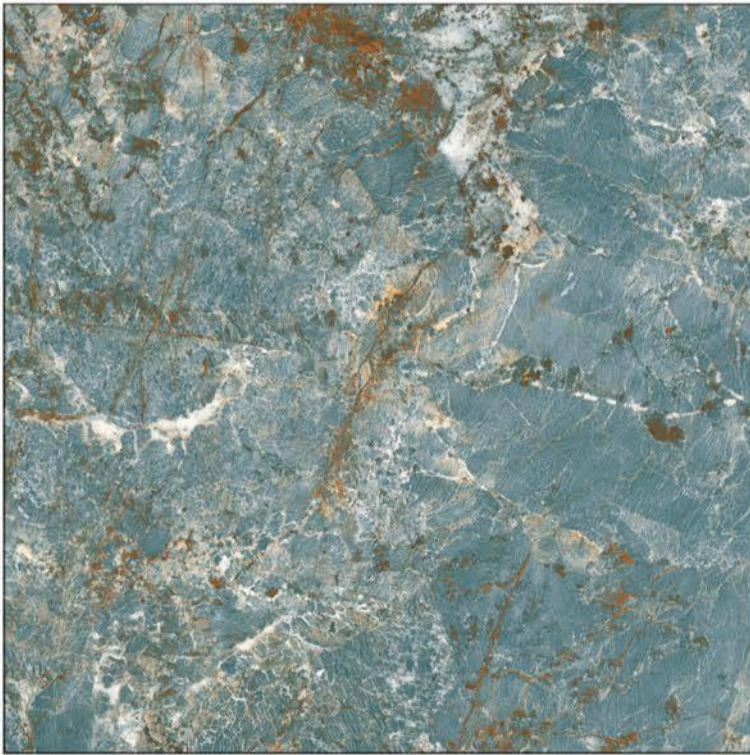

Easy Cleaning and Care

Resistance to Acids and Bases

Light-fast Colors

Frost Resistance

1200x1200mm

DIGITAL GLAZED VITRIFIED TILES

HIGH GLOSSY

AMAZONITE