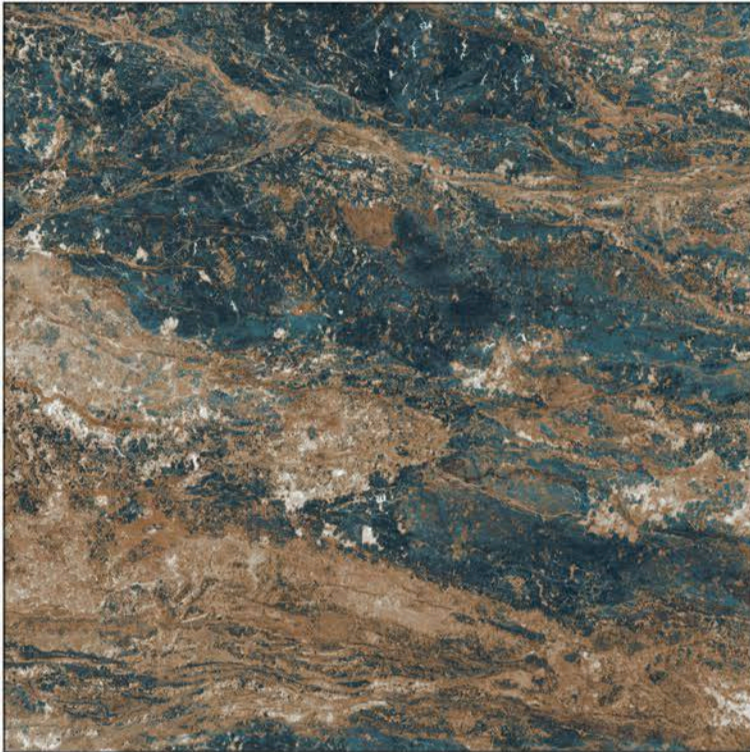

1200x1200mm

DIGITAL GLAZED VITRIFIED TILES

HIGH GLOSSY

OCEAN TEAL

Fire Resistance

Easy to Install

Lightweight Easily Handled Slabs

Bending Strength