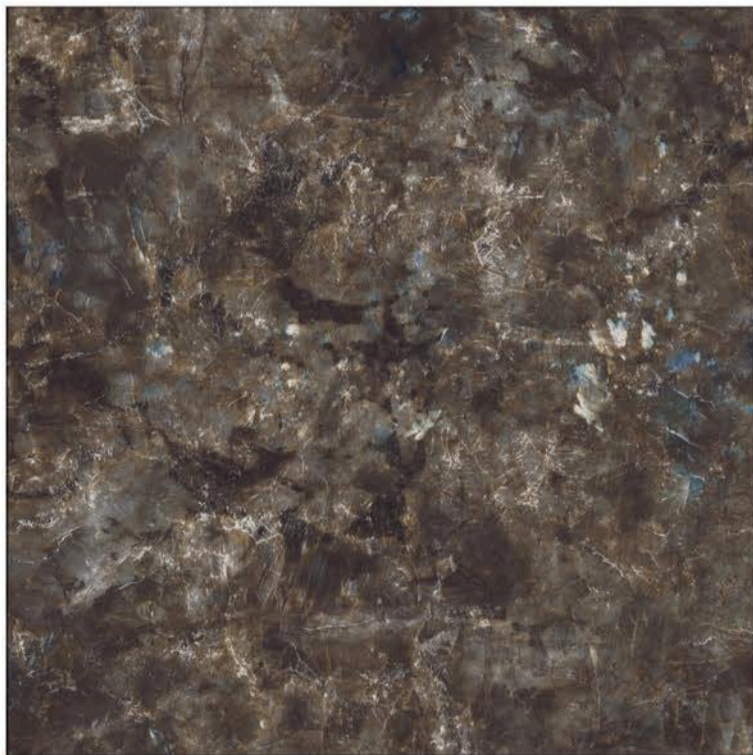

Easy to Lay, Cut and Drill

Easy Cleaning and Care

Resistance to Acids and Bases

Light-fast Colors

Frost Resistance

1200x1200mm

DIGITAL GLAZED VITRIFIED TILES

HIGH GLOSSY