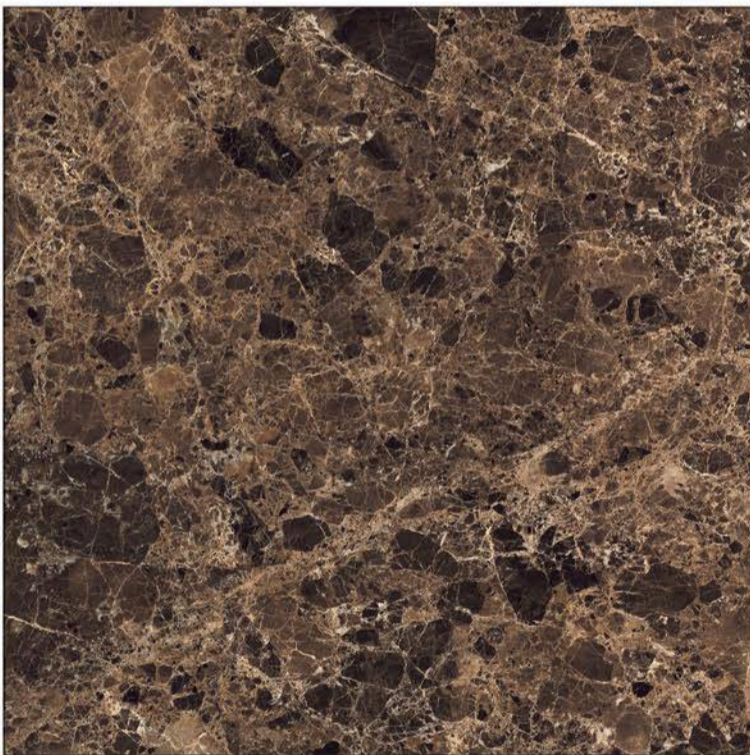

1200x1200mm

DIGITAL GLAZED VITRIFIED TILES

HIGH GLOSSY

EMPAREDAR BROWN

Fire Resistance

Easy to Install

Lightweight Easily Handled Slabs

Bending Strength

Resistance to Stains

Resistance to Deep Abrasion

Easy to Lay, Cut and Drill

Easy Cleaning and Care

Resistance to Acids and Bases

Light-fast Colors

Frost Resistance