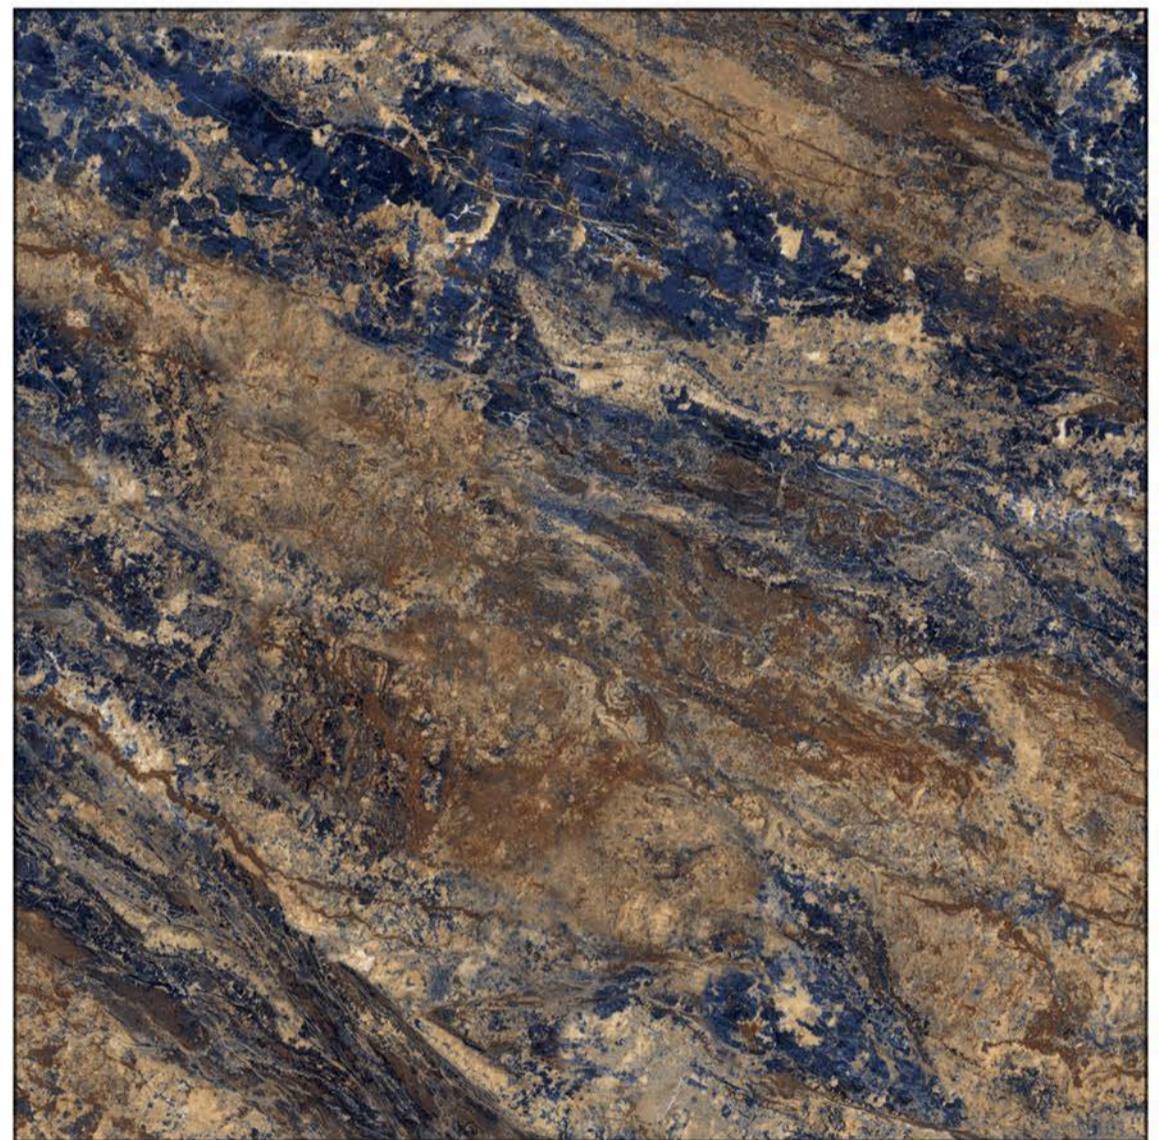

1200x1200mm

DIGITAL GLAZED VITRIFIED TILES

HIGH GLOSSY

SODALITE BLUE

Fire Resistance

Easy to Install

Lightweight Easily Handled Slabs

Bending Strength

Resistance to Stains

Resistance to Deep Abrasion

Easy to Lay, Cut and Drill

Easy Cleaning and Care

Resistance to Acids and Bases

Light-fast Colors

Frost Resistance