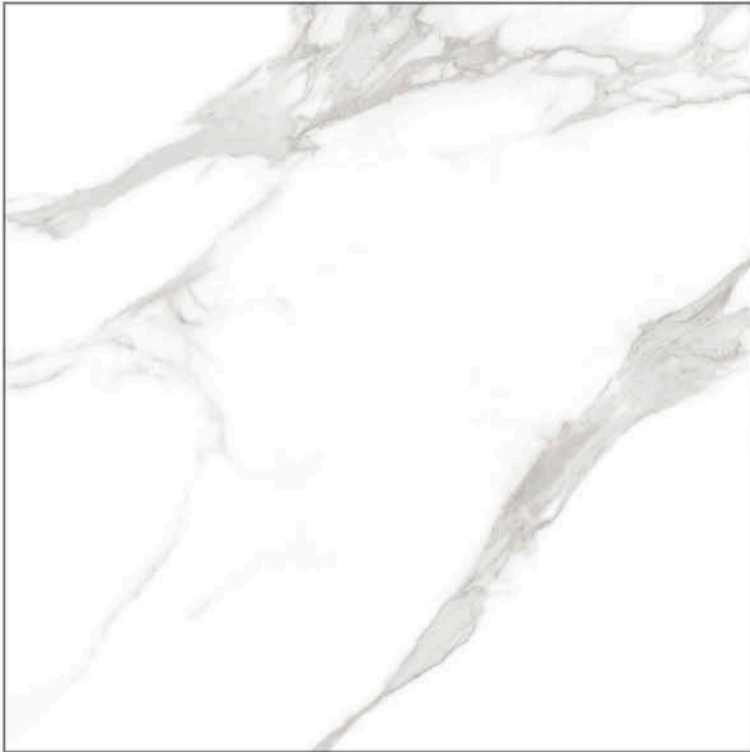

Easy to Lay, Cut and Drill

Easy Cleaning and Care

Resistance to Acids and Bases

Light-fast Colors

Frost Resistance

1200x1200mm

DIGITAL GLAZED VITRIFIED TILES

GLOSSY