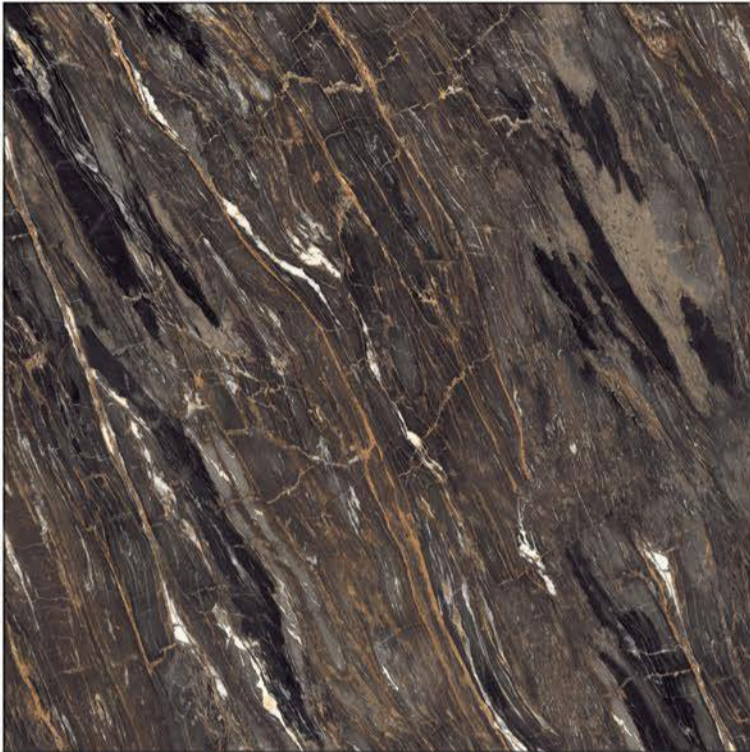

1200x1200mm

DIGITAL GLAZED VITRIFIED TILES

HIGH GLOSSY

CASTOR GOLD

Fire Resistance

Easy to Install

Lightweight Easily Handled Slabs

Bending Strength