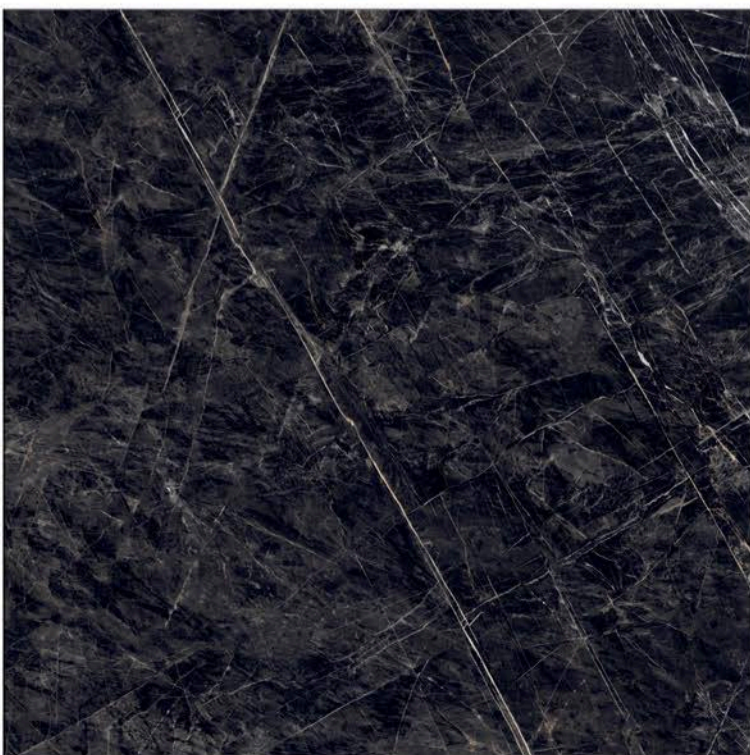

Resistance to Acids and Bases

Light-fast Colors

Frost Resistance

1200x1200mm

DIGITAL GLAZED VITRIFIED TILES

HIGH GLOSSY

BLACK FOREST

Fire Resistance