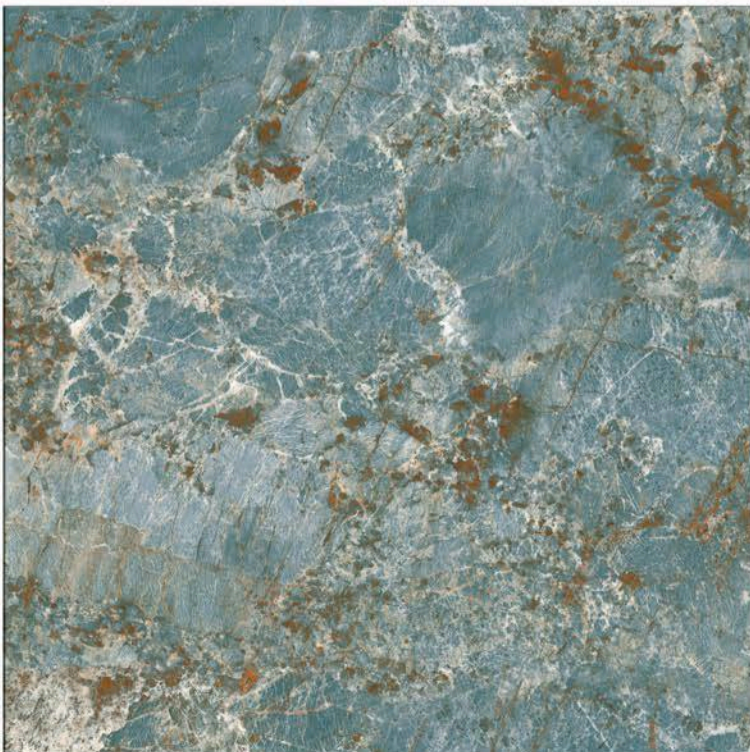

Easy Cleaning and Care

Resistance to Acids and Bases

Light-fast Colors

Frost Resistance

1200x1200mm

DIGITAL GLAZED VITRIFIED TILES

HIGH GLOSSY

AMAZONITE