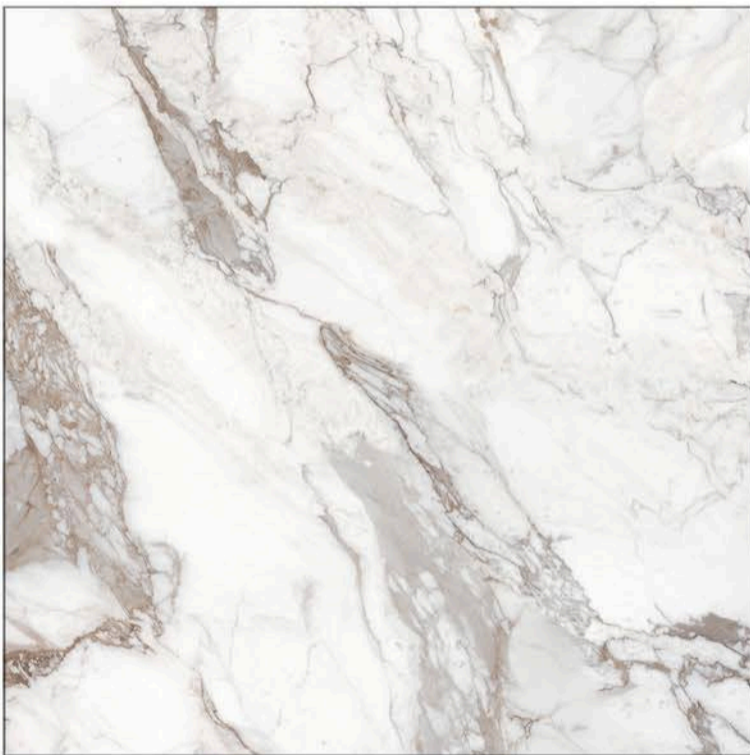

Large Format Porcelain Slab

1200 x 1200 MM

MEGANCERA.US

1200x1200mm

DIGITAL GLAZED VITRIFIED TILES

GLOSSY

ADAGGIO ORO

Fire Resistance