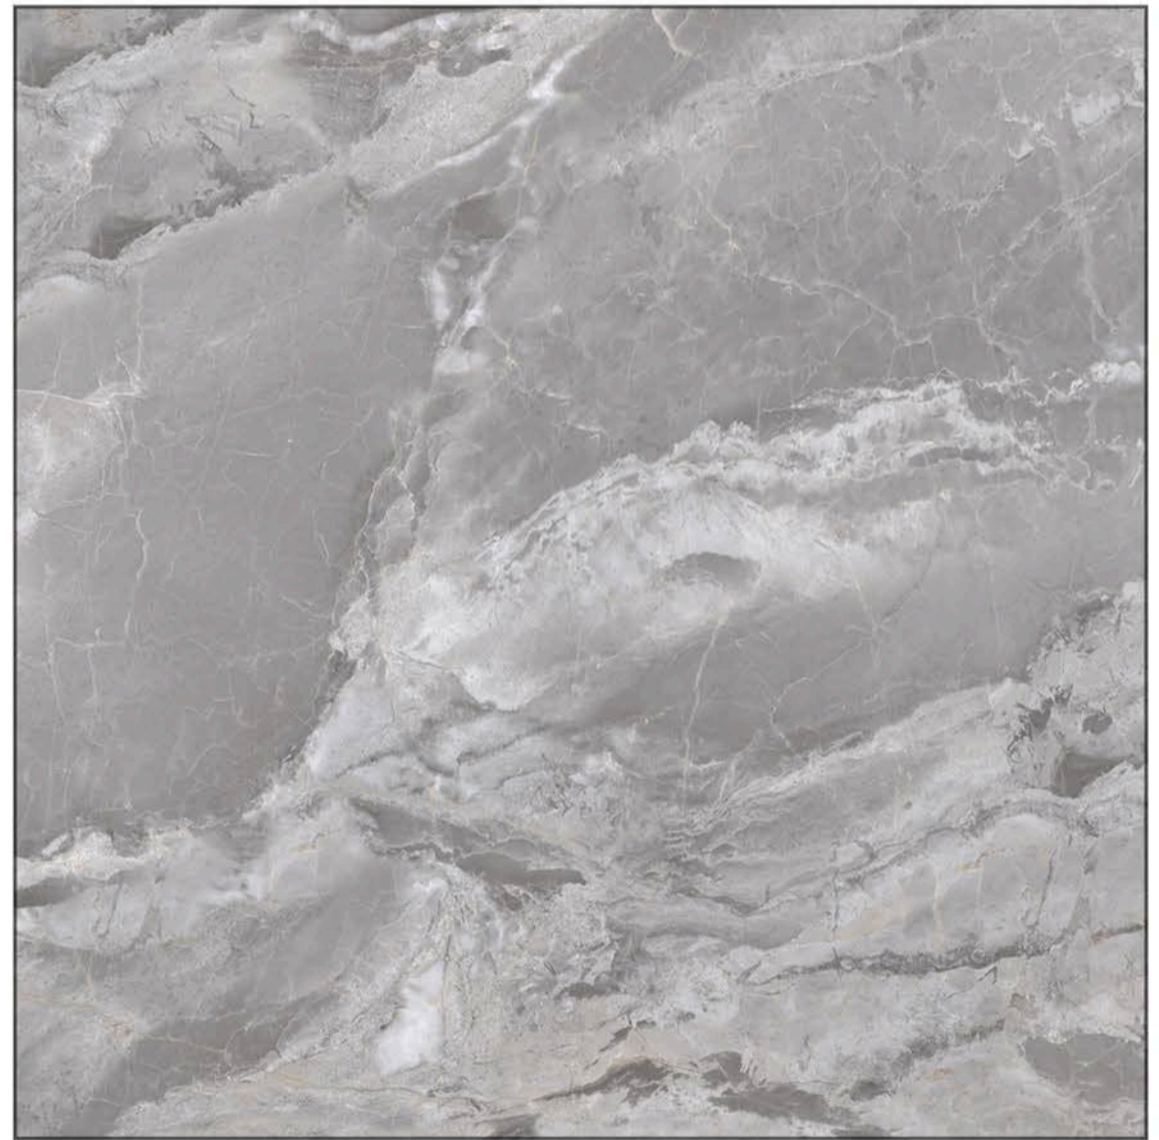

Easy to Lay, Cut and Drill

Easy Cleaning and Care

Resistance to Acids and Bases

Light-fast Colors

Frost Resistance

1200x1200mm

DIGITAL GLAZED VITRIFIED TILES

GLOSSY