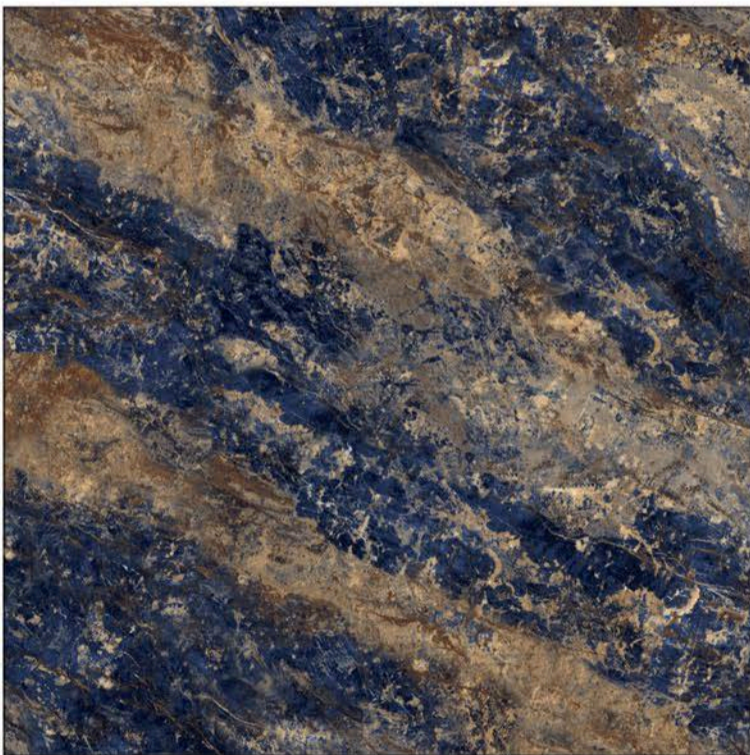

1200x1200mm

DIGITAL GLAZED VITRIFIED TILES

HIGH GLOSSY

SODALITE BLUE

Fire Resistance

Easy to Install

Lightweight Easily Handled Slabs

Bending Strength

Resistance to Stains

Resistance to Deep Abrasion

Easy to Lay, Cut and Drill

Easy Cleaning and Care

Resistance to Acids and Bases

Light-fast Colors

Frost Resistance