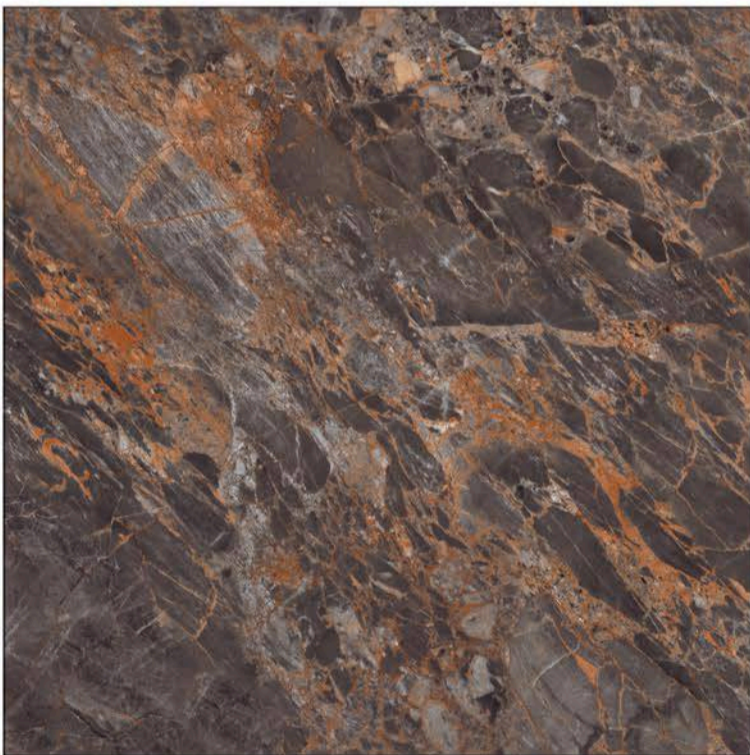

1200x1200mm

DIGITAL GLAZED VITRIFIED TILES

HIGH GLOSSY

ALBINO BLACK

Fire Resistance

Easy to Install

Lightweight
Easily Handled
Slabs

Bending
Strength

Resistance
to Stains

Resistance
to Deep
Abrasion

Easy to Lay,
Cut and
Drill

Easy Cleaning
and Care

Resistance
to Acids
and Bases

Light-fast
Colors

Frost
Resistance