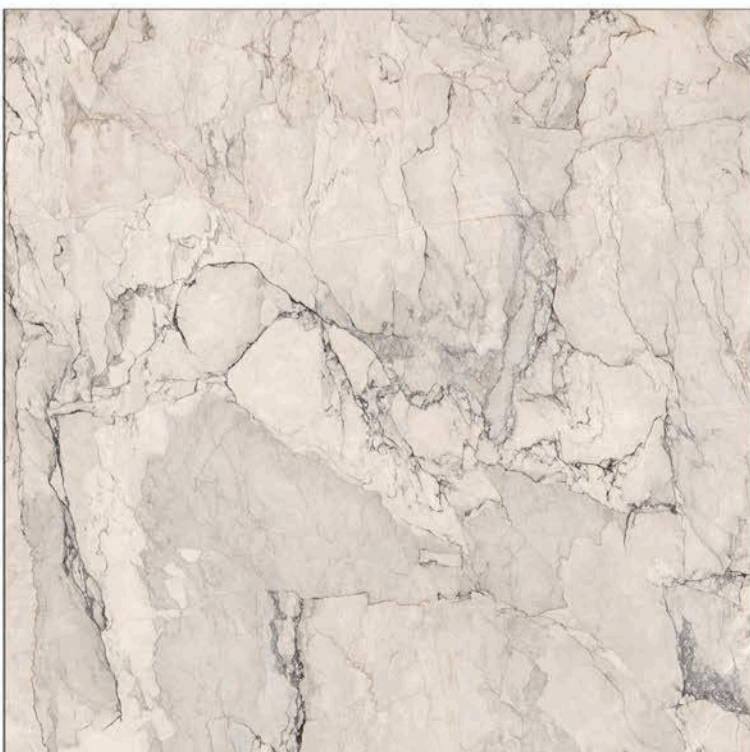

Easy Cleaning and Care

Resistance to Acids and Bases

Light-fast Colors

Frost Resistance

1200x1200mm

DIGITAL GLAZED VITRIFIED TILES

GLOSSY

HERCULAS NATURAL