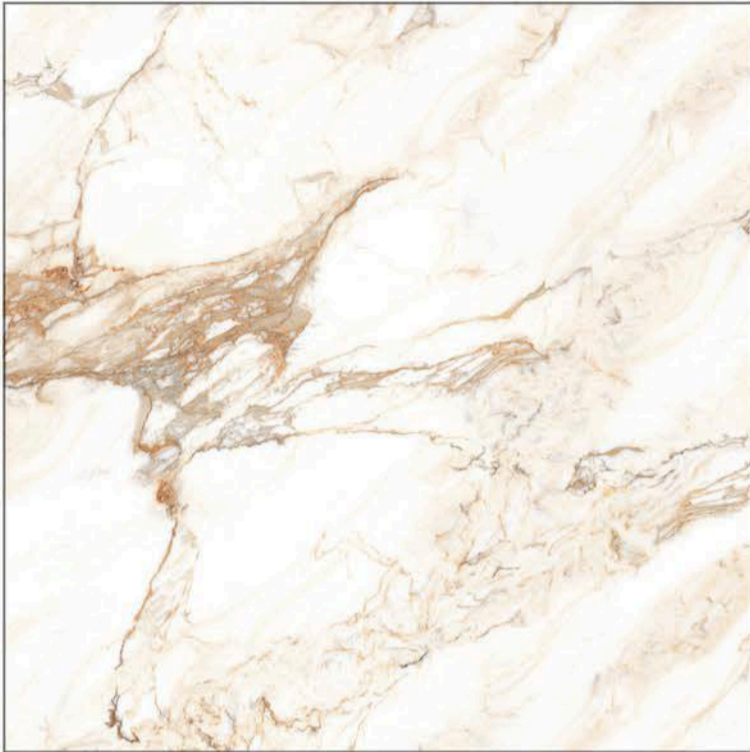

Light-fast Colors

Frost Resistance

1200x1200mm

DIGITAL GLAZED VITRIFIED TILES

GLOSSY

ASCOT GOLD

Fire Resistance

Easy to Install