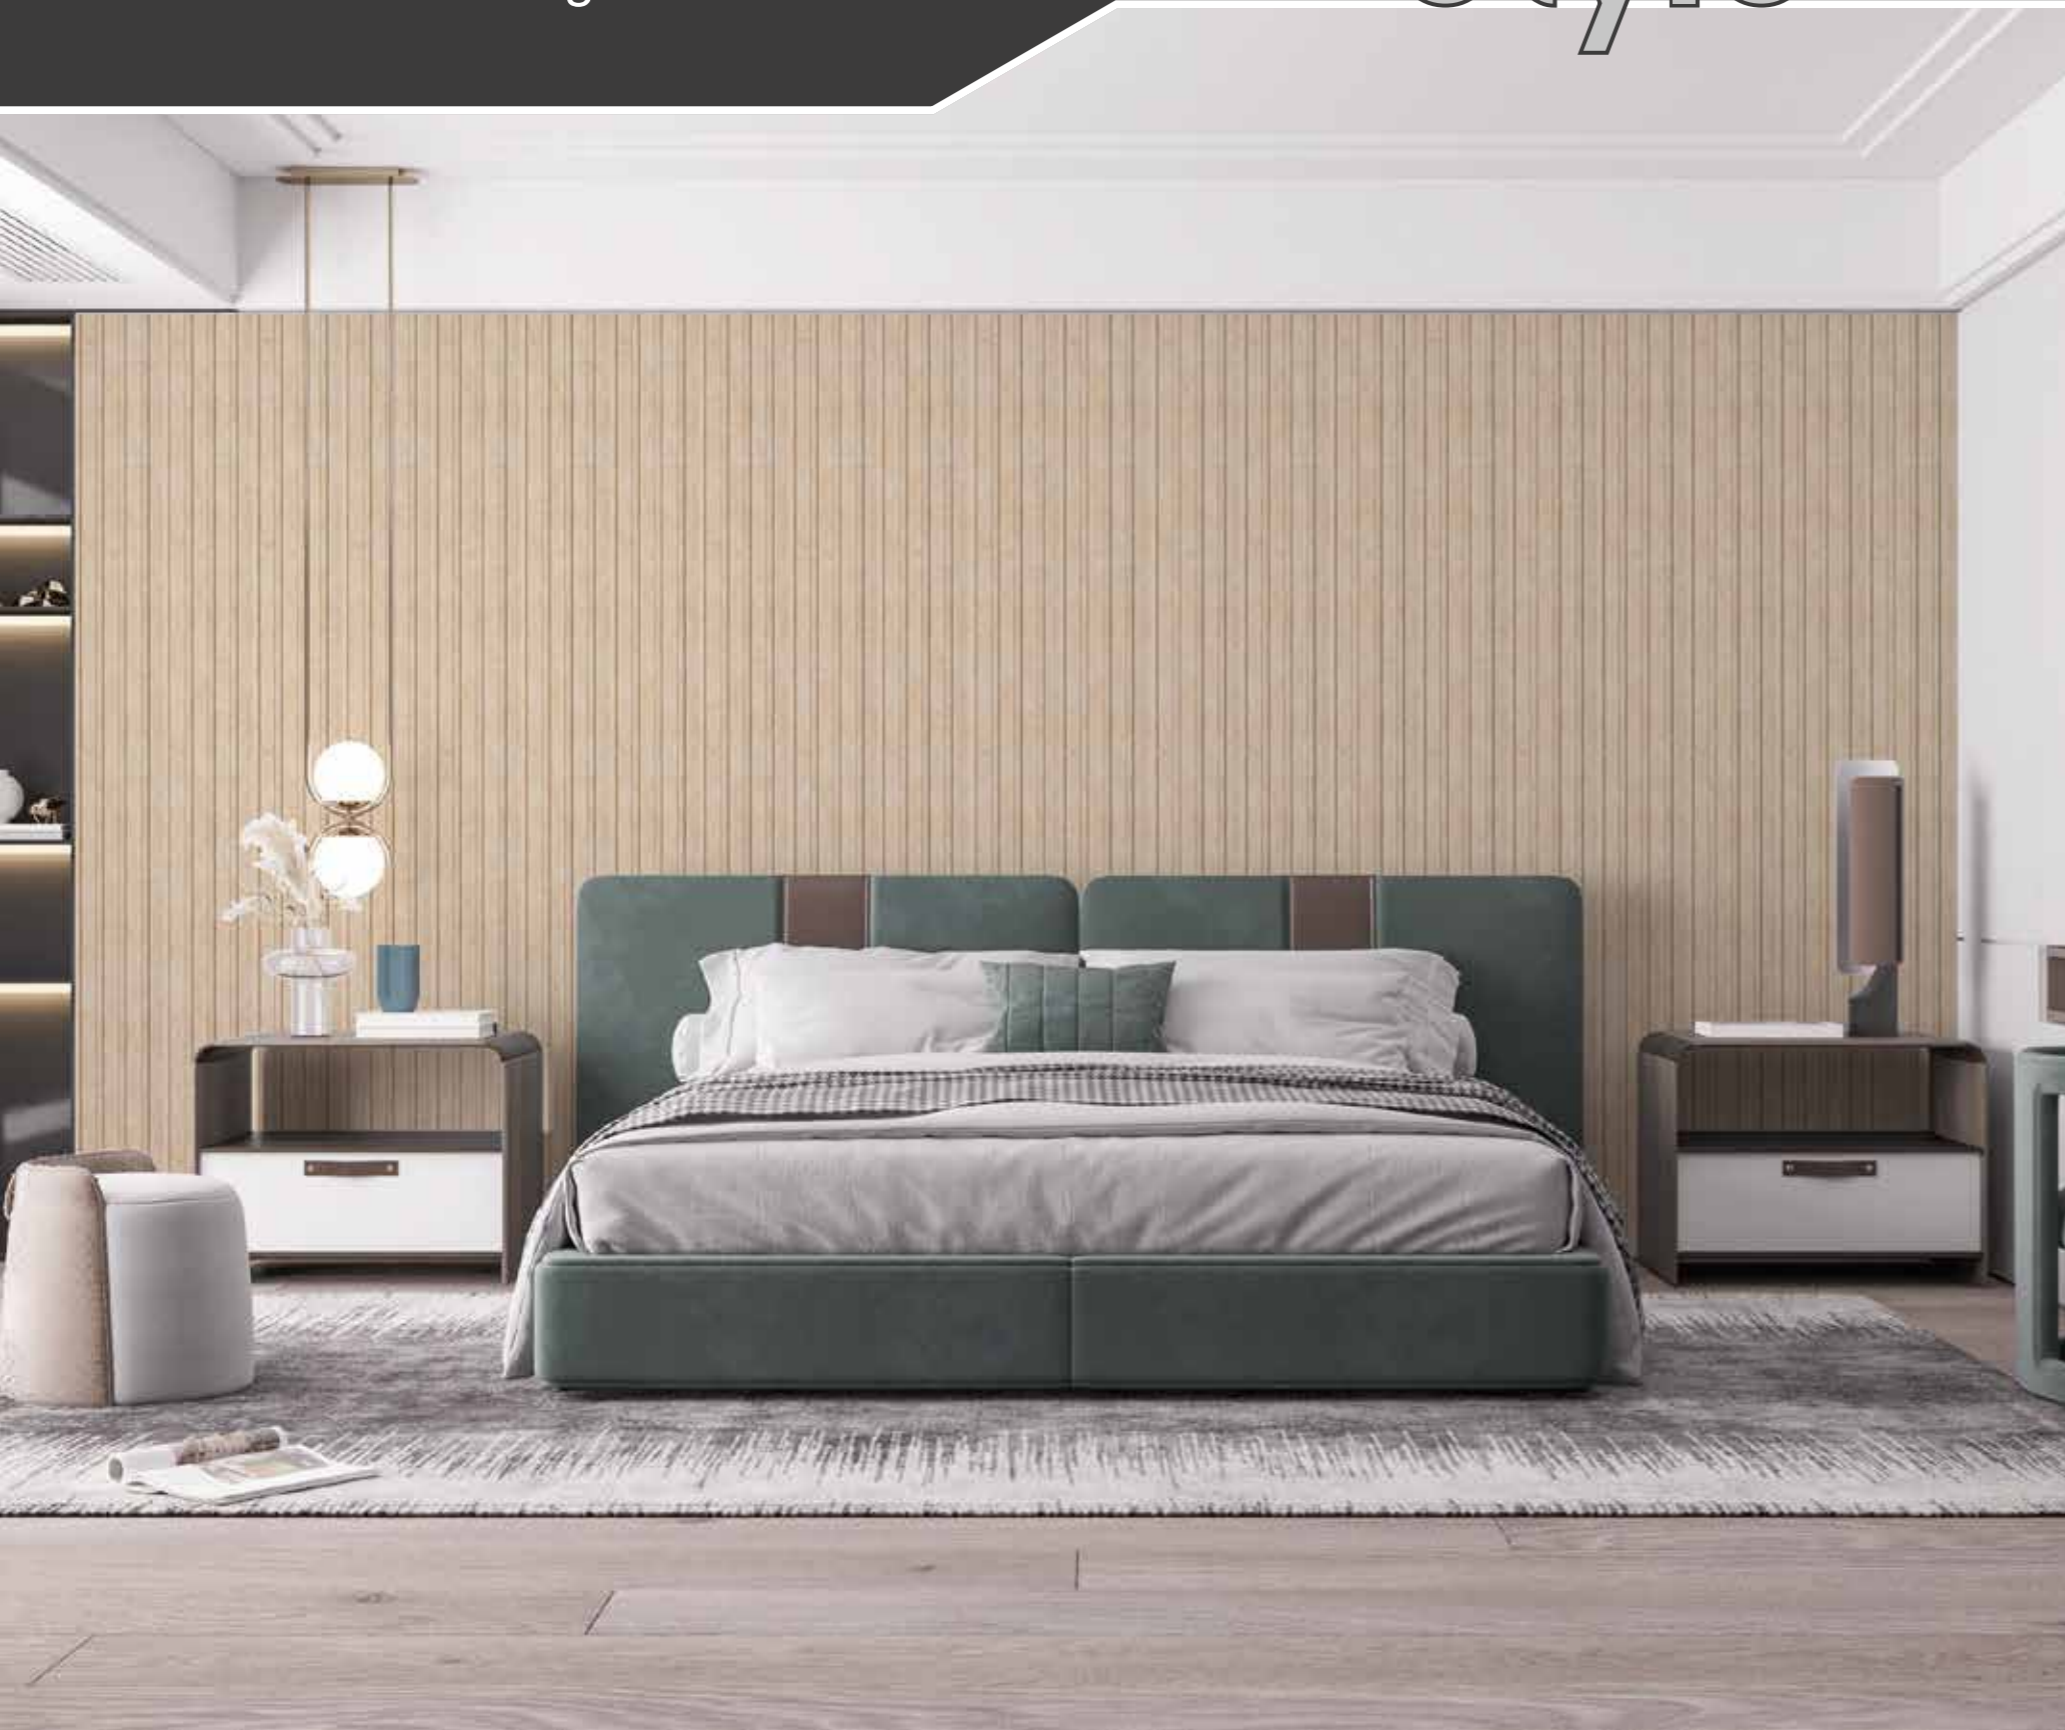

LOUVERS

Seamless Designer Planks

Modern Style

KD F02 ▶

8
FEET

SEAMLESS &
READY TO USE

INTRICATE &
DETAILED DESIGNS

QUICK
INSTALLATION

Modern **Style**

LOUVERS
Seamless Designer Planks

◀ KD F03

8
FEET

SEAMLESS &
READY TO USE

INTRICATE &
DETAILED DESIGNS

QUICK
INSTALLATION

LOUVERS
Seamless Designer Planks

Modern **Style**

KD F04 ▶

8
FEET

SEAMLESS &
READY TO USE

INTRICATE &
DETAILED DESIGNS

QUICK
INSTALLATION

Modern **Style**

LOUVERS
Seamless Designer Planks