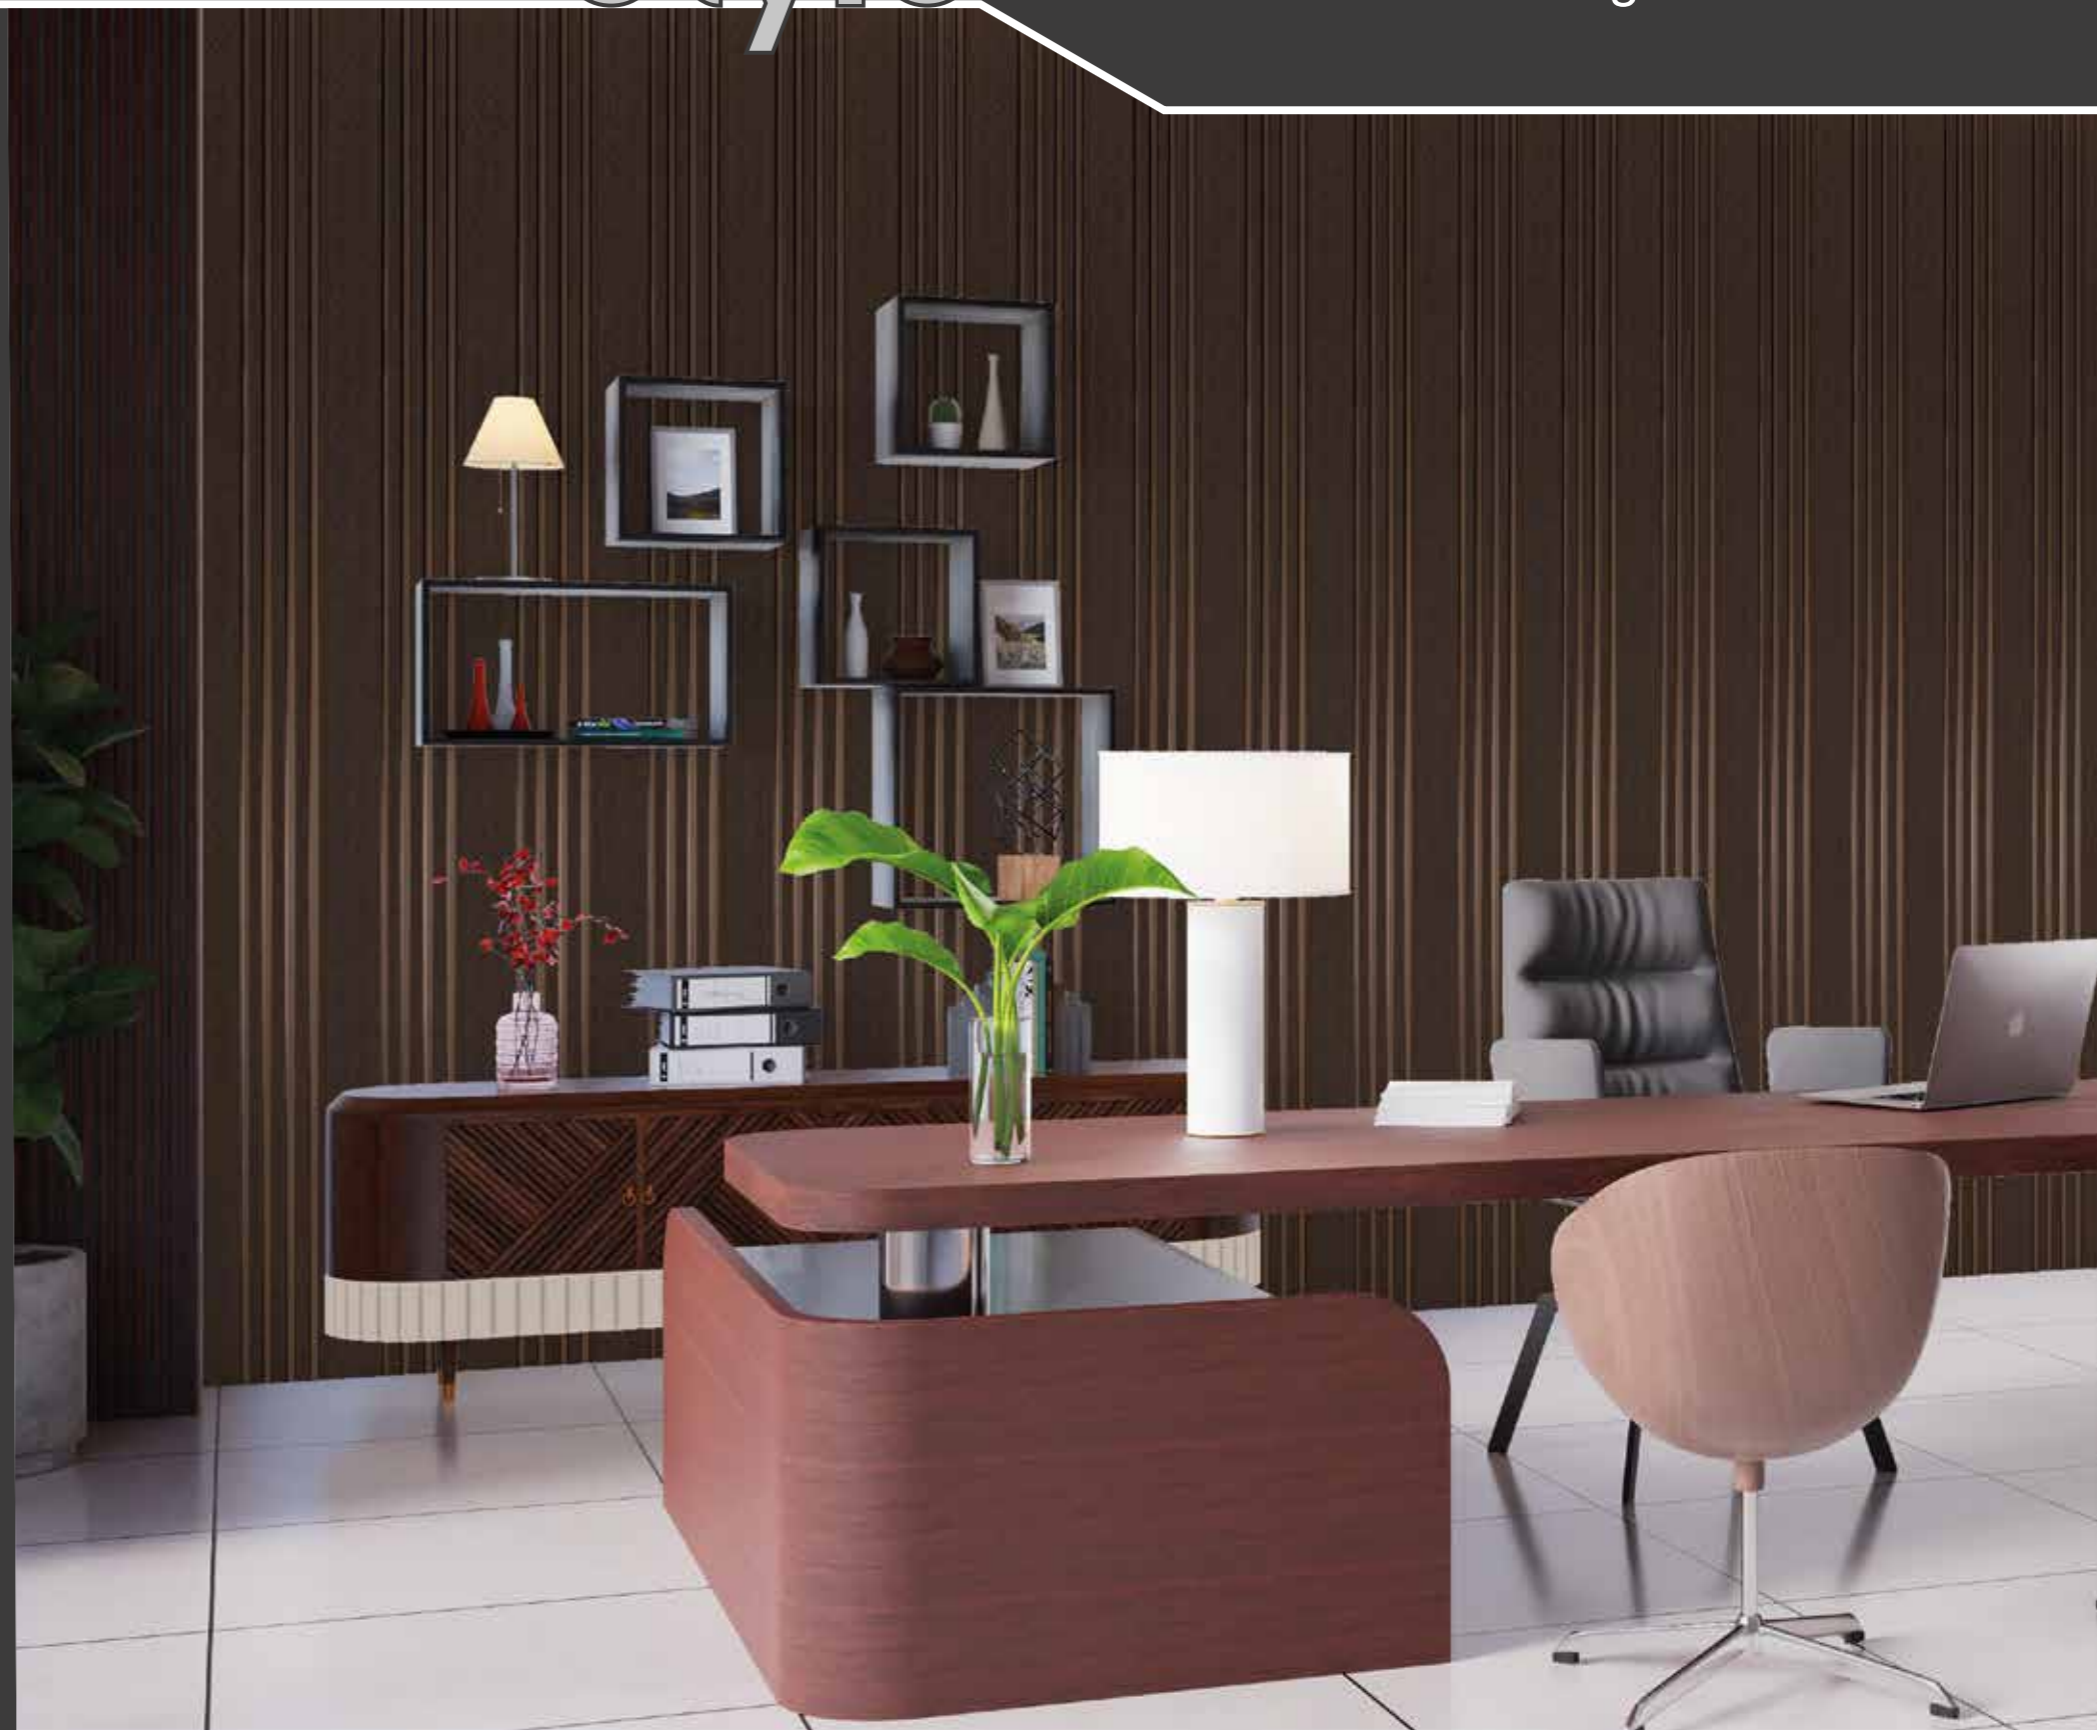

SEAMLESS &
READY TO USE

INTRICATE &
DETAILED DESIGNS

QUICK
INSTALLATION