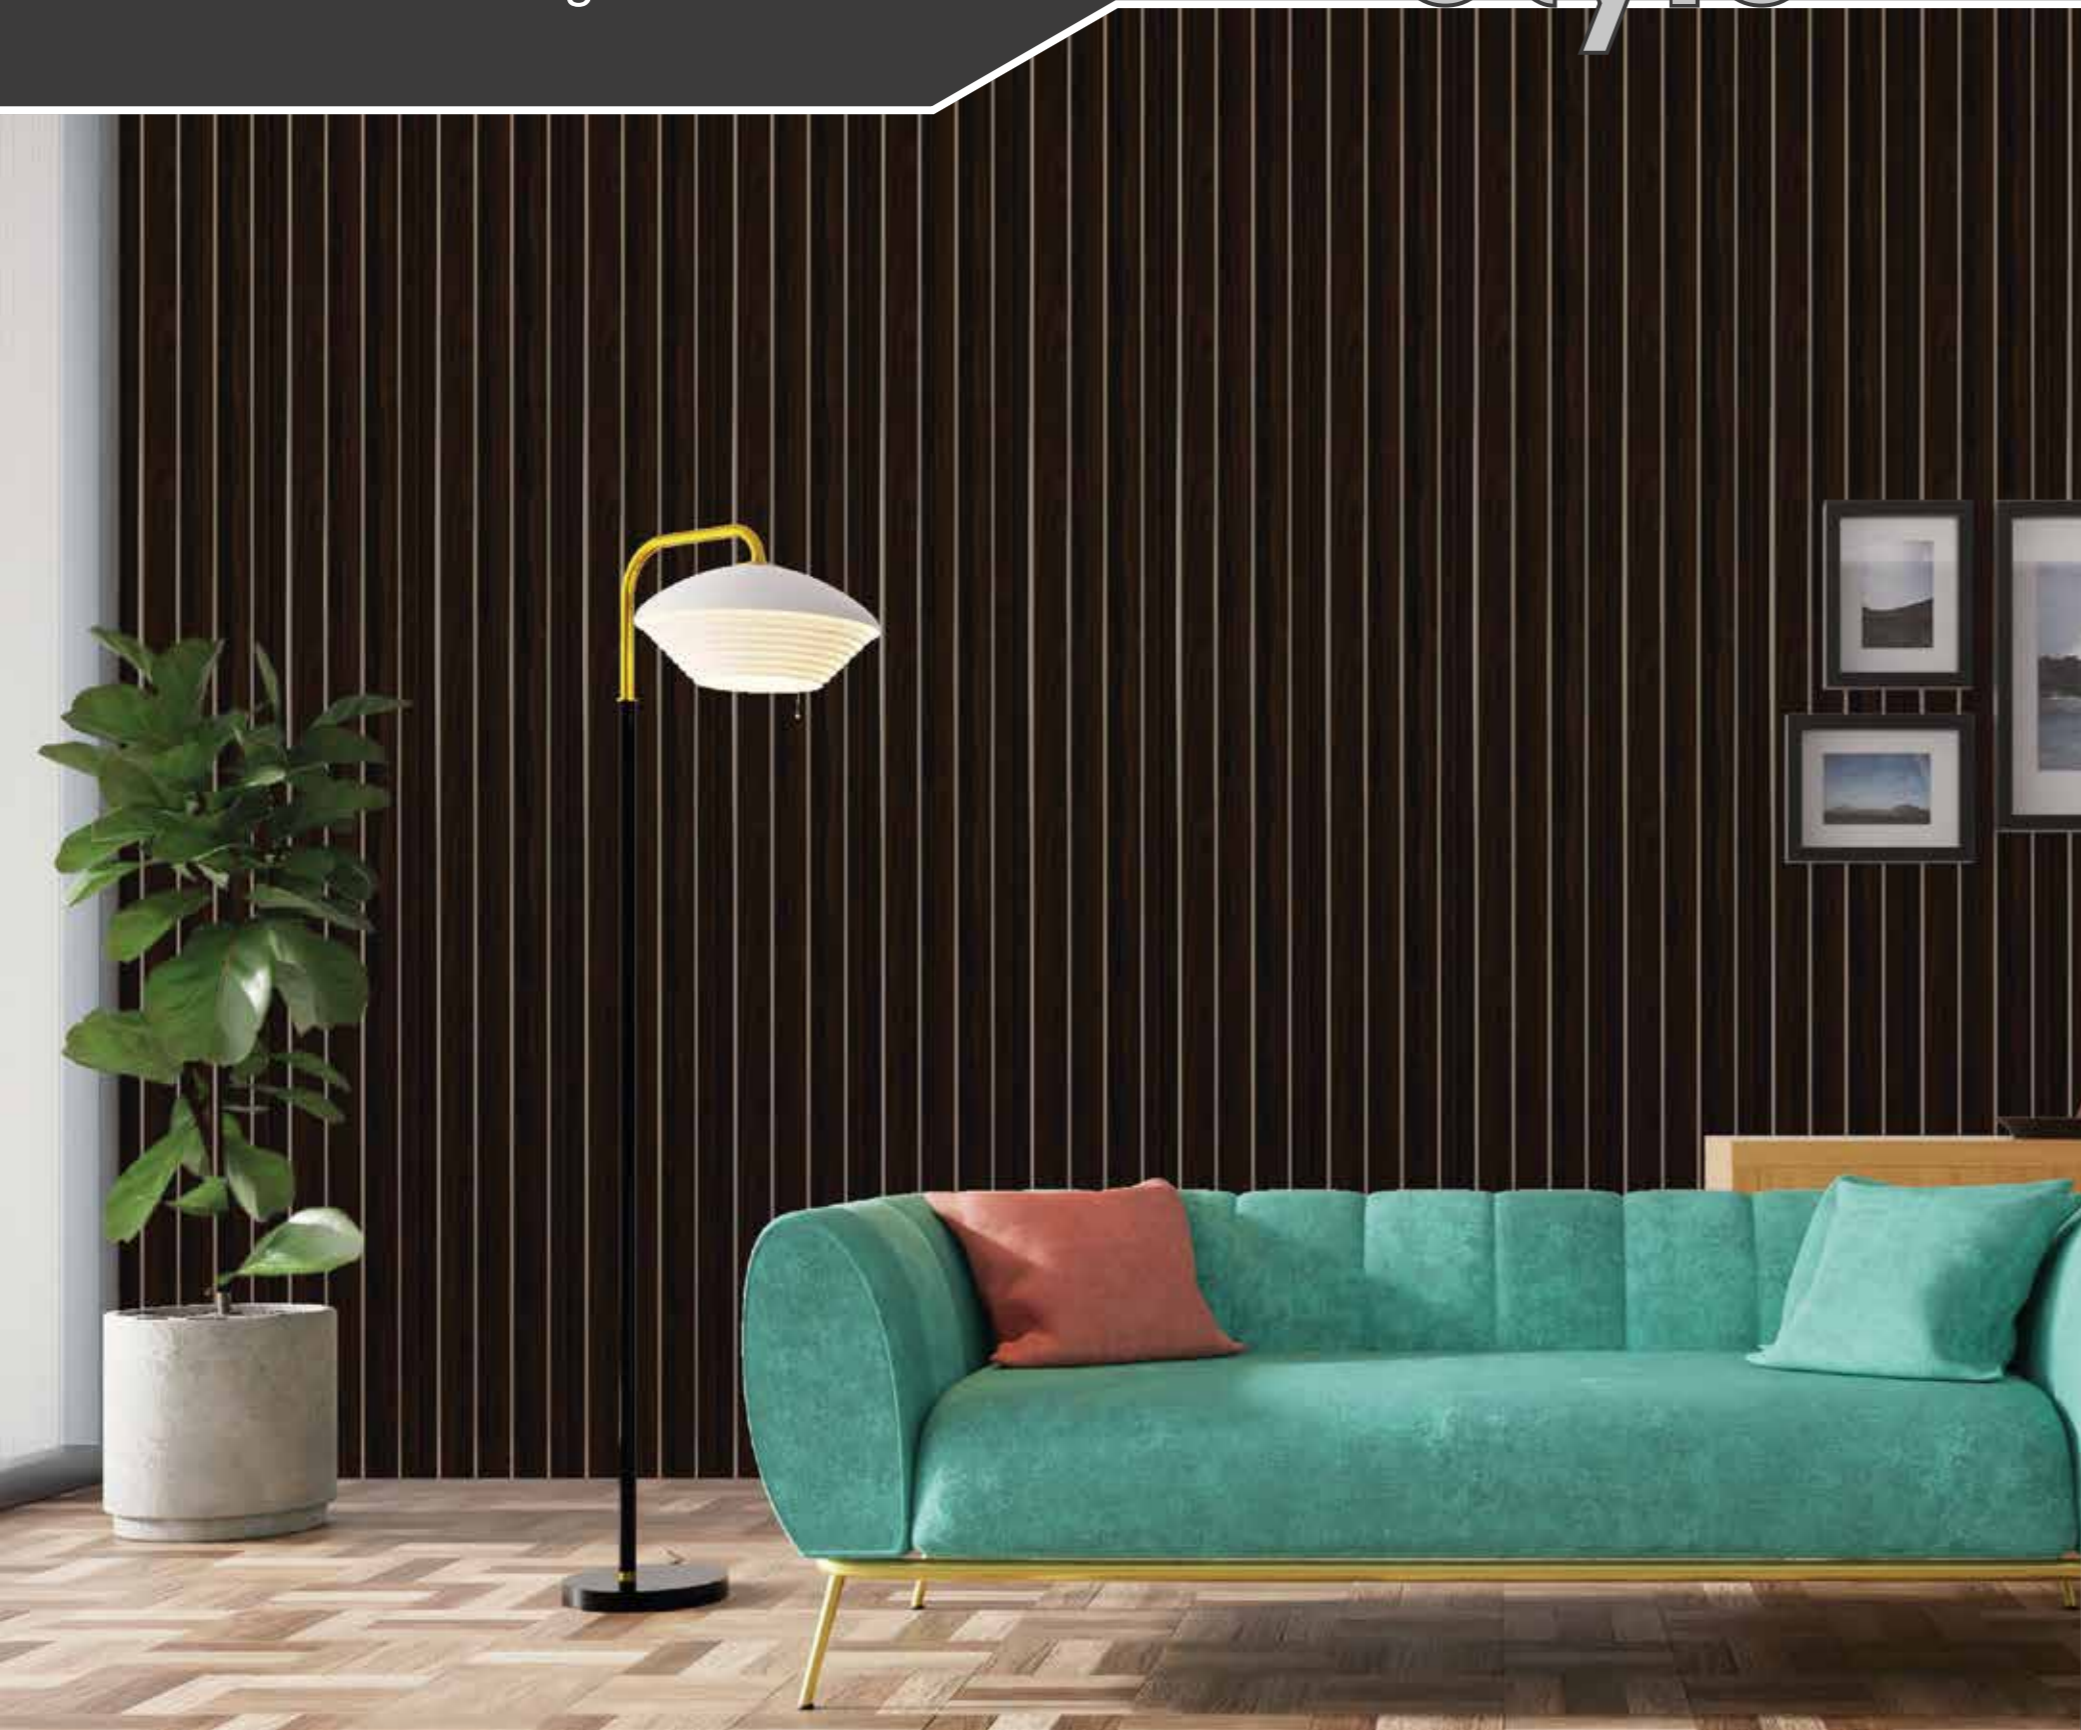

Modern **Style**

KD F04 ▶

8
FEET

SEAMLESS &
READY TO USE

INTRICATE &
DETAILED DESIGNS

QUICK
INSTALLATION

Modern **Style**

LOUVERS
Seamless Designer Planks

◀ KD G01

8
FEET

SEAMLESS &
READY TO USE

INTRICATE &
DETAILED DESIGNS

QUICK
INSTALLATION

LOUVERS
Seamless Designer Planks

Modern **Style**

◆◆◆◆
KD G02 ▶

8
FEET

SEAMLESS &
READY TO USE

INTRICATE &
DETAILED DESIGNS

QUICK
INSTALLATION

Modern **Style**

LOUVERS
Seamless Designer Planks

◀ KD G03

8
FEET

SEAMLESS &
READY TO USE

INTRICATE &
DETAILED DESIGNS

QUICK
INSTALLATION

LOUVERS
Seamless Designer Planks

Modern **Style**

KD G04 ▶

8
FEET

SEAMLESS &
READY TO USE