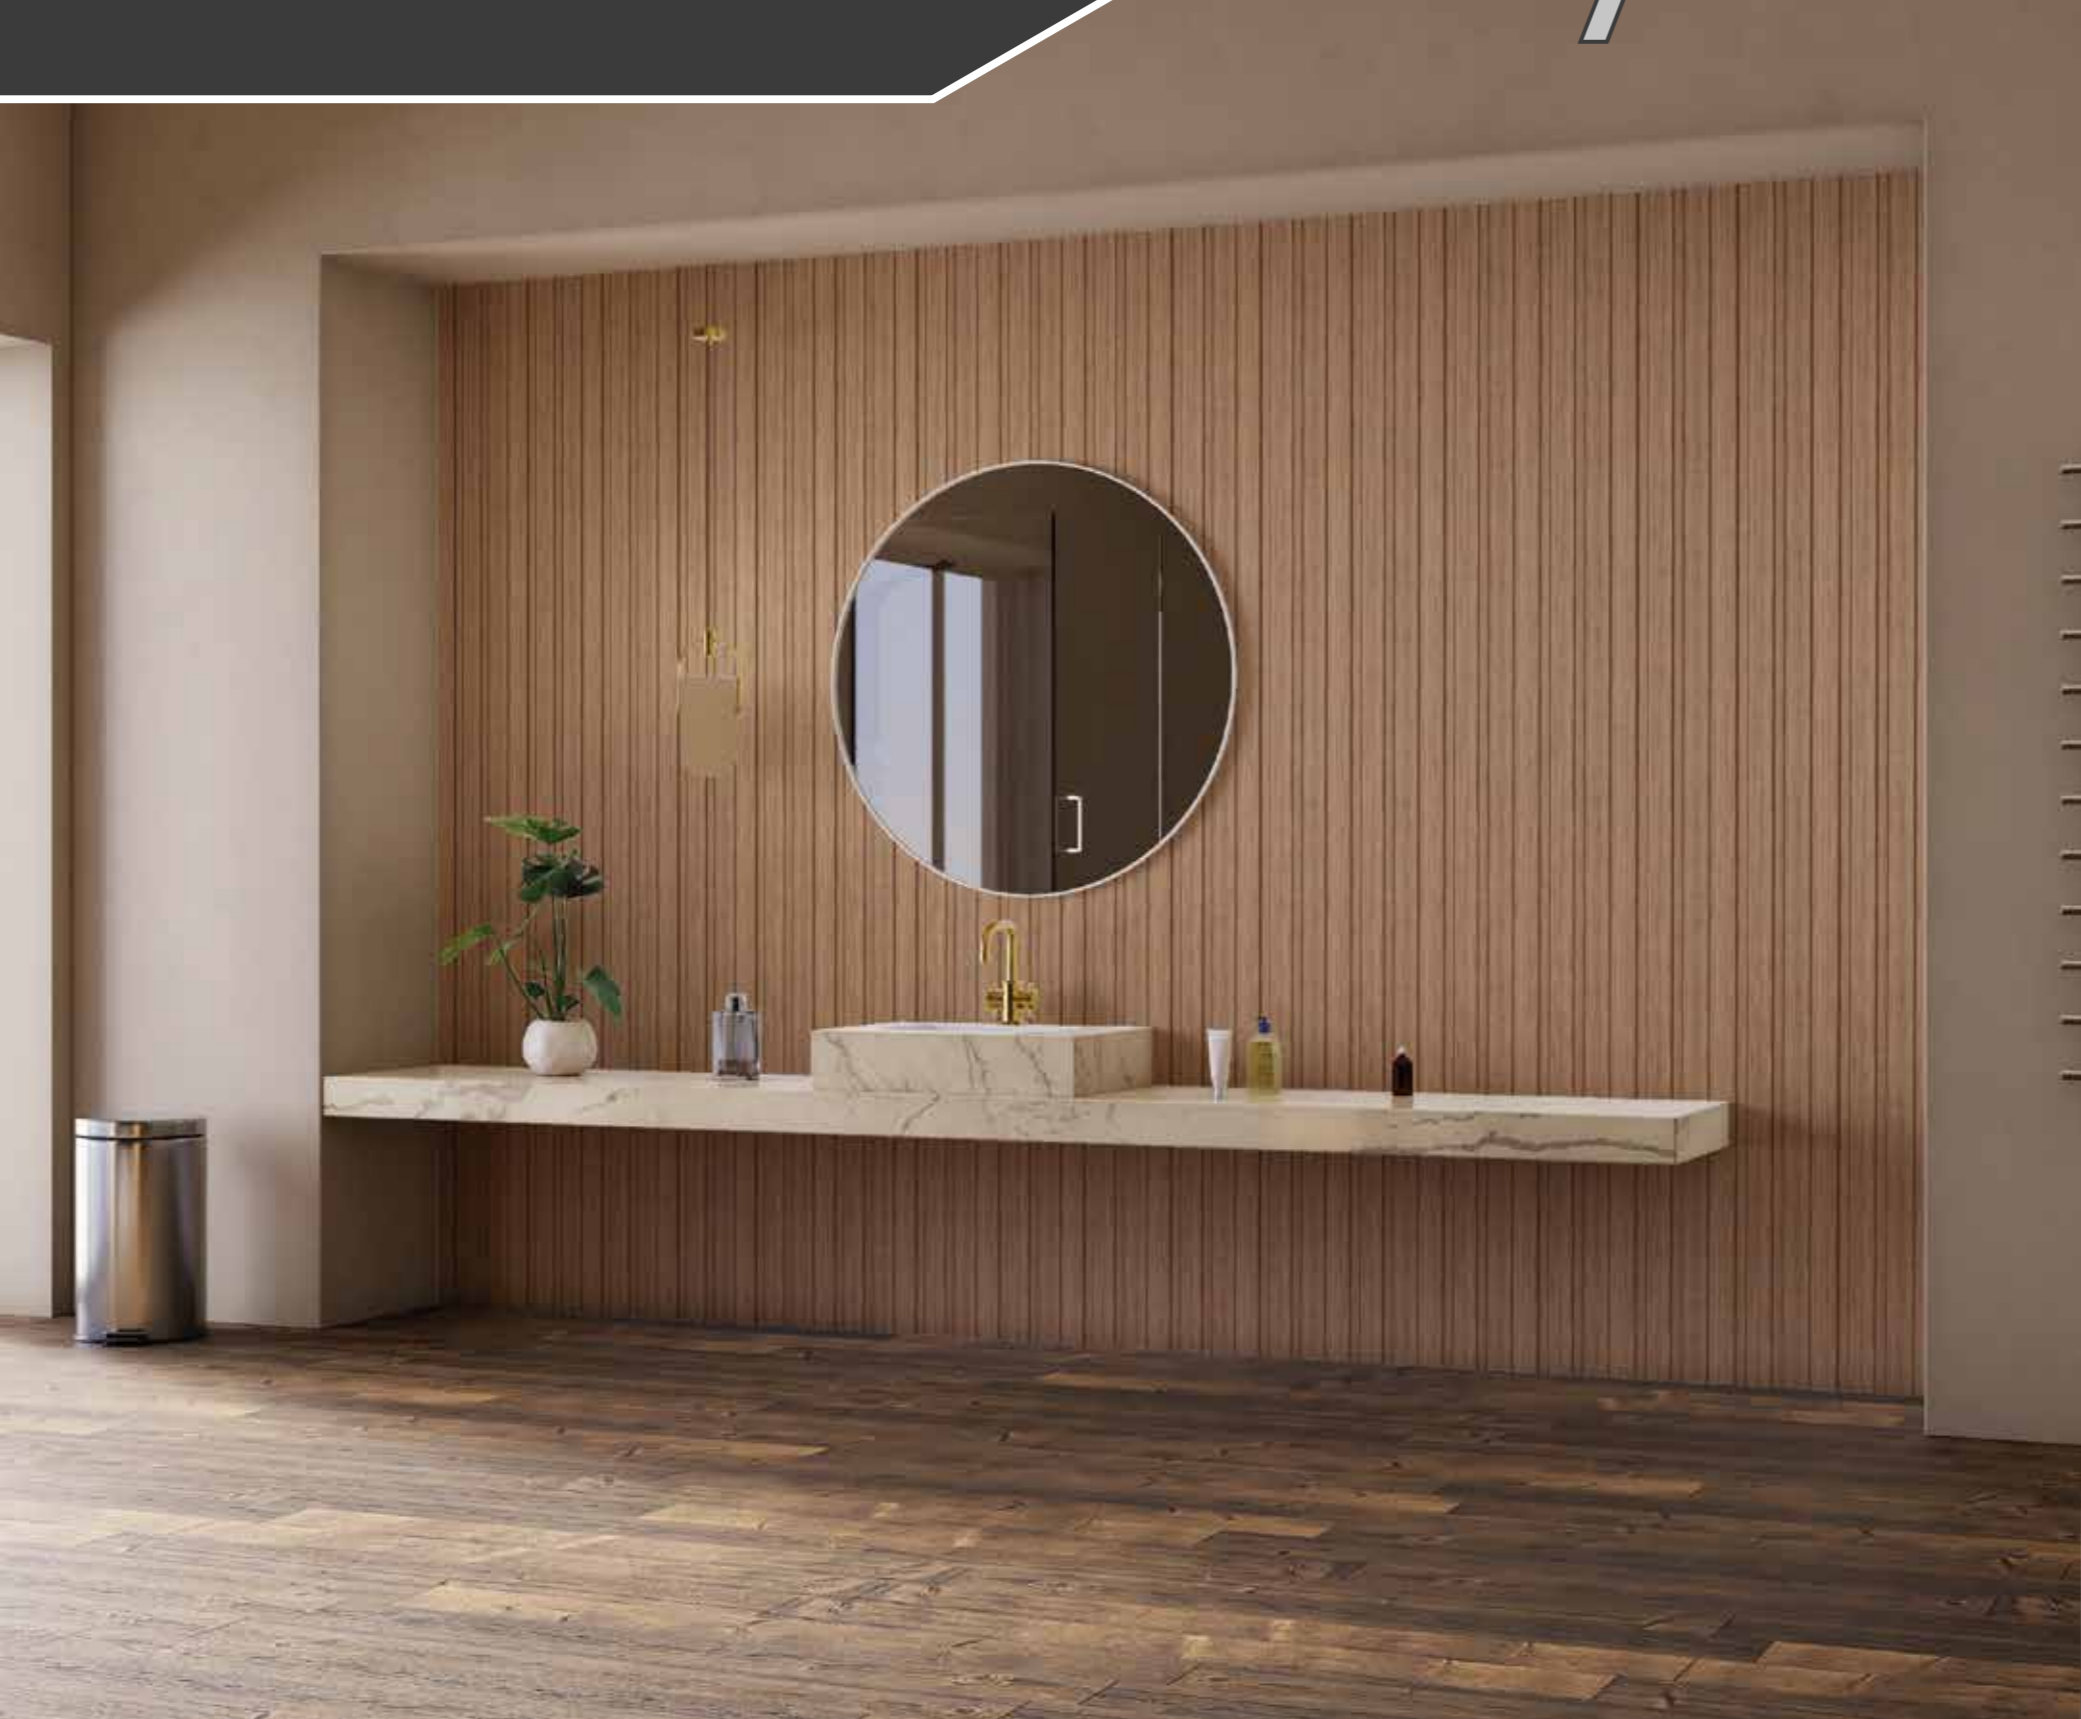

SEAMLESS &
READY TO USE

INTRICATE &
DETAILED DESIGNS

QUICK
INSTALLATION

LOUVERS
Seamless Designer Planks

Modern **Style**

◆◆◆◆
KD B04 ▶

8
FEET
◆◆◆◆

SEAMLESS &
READY TO USE