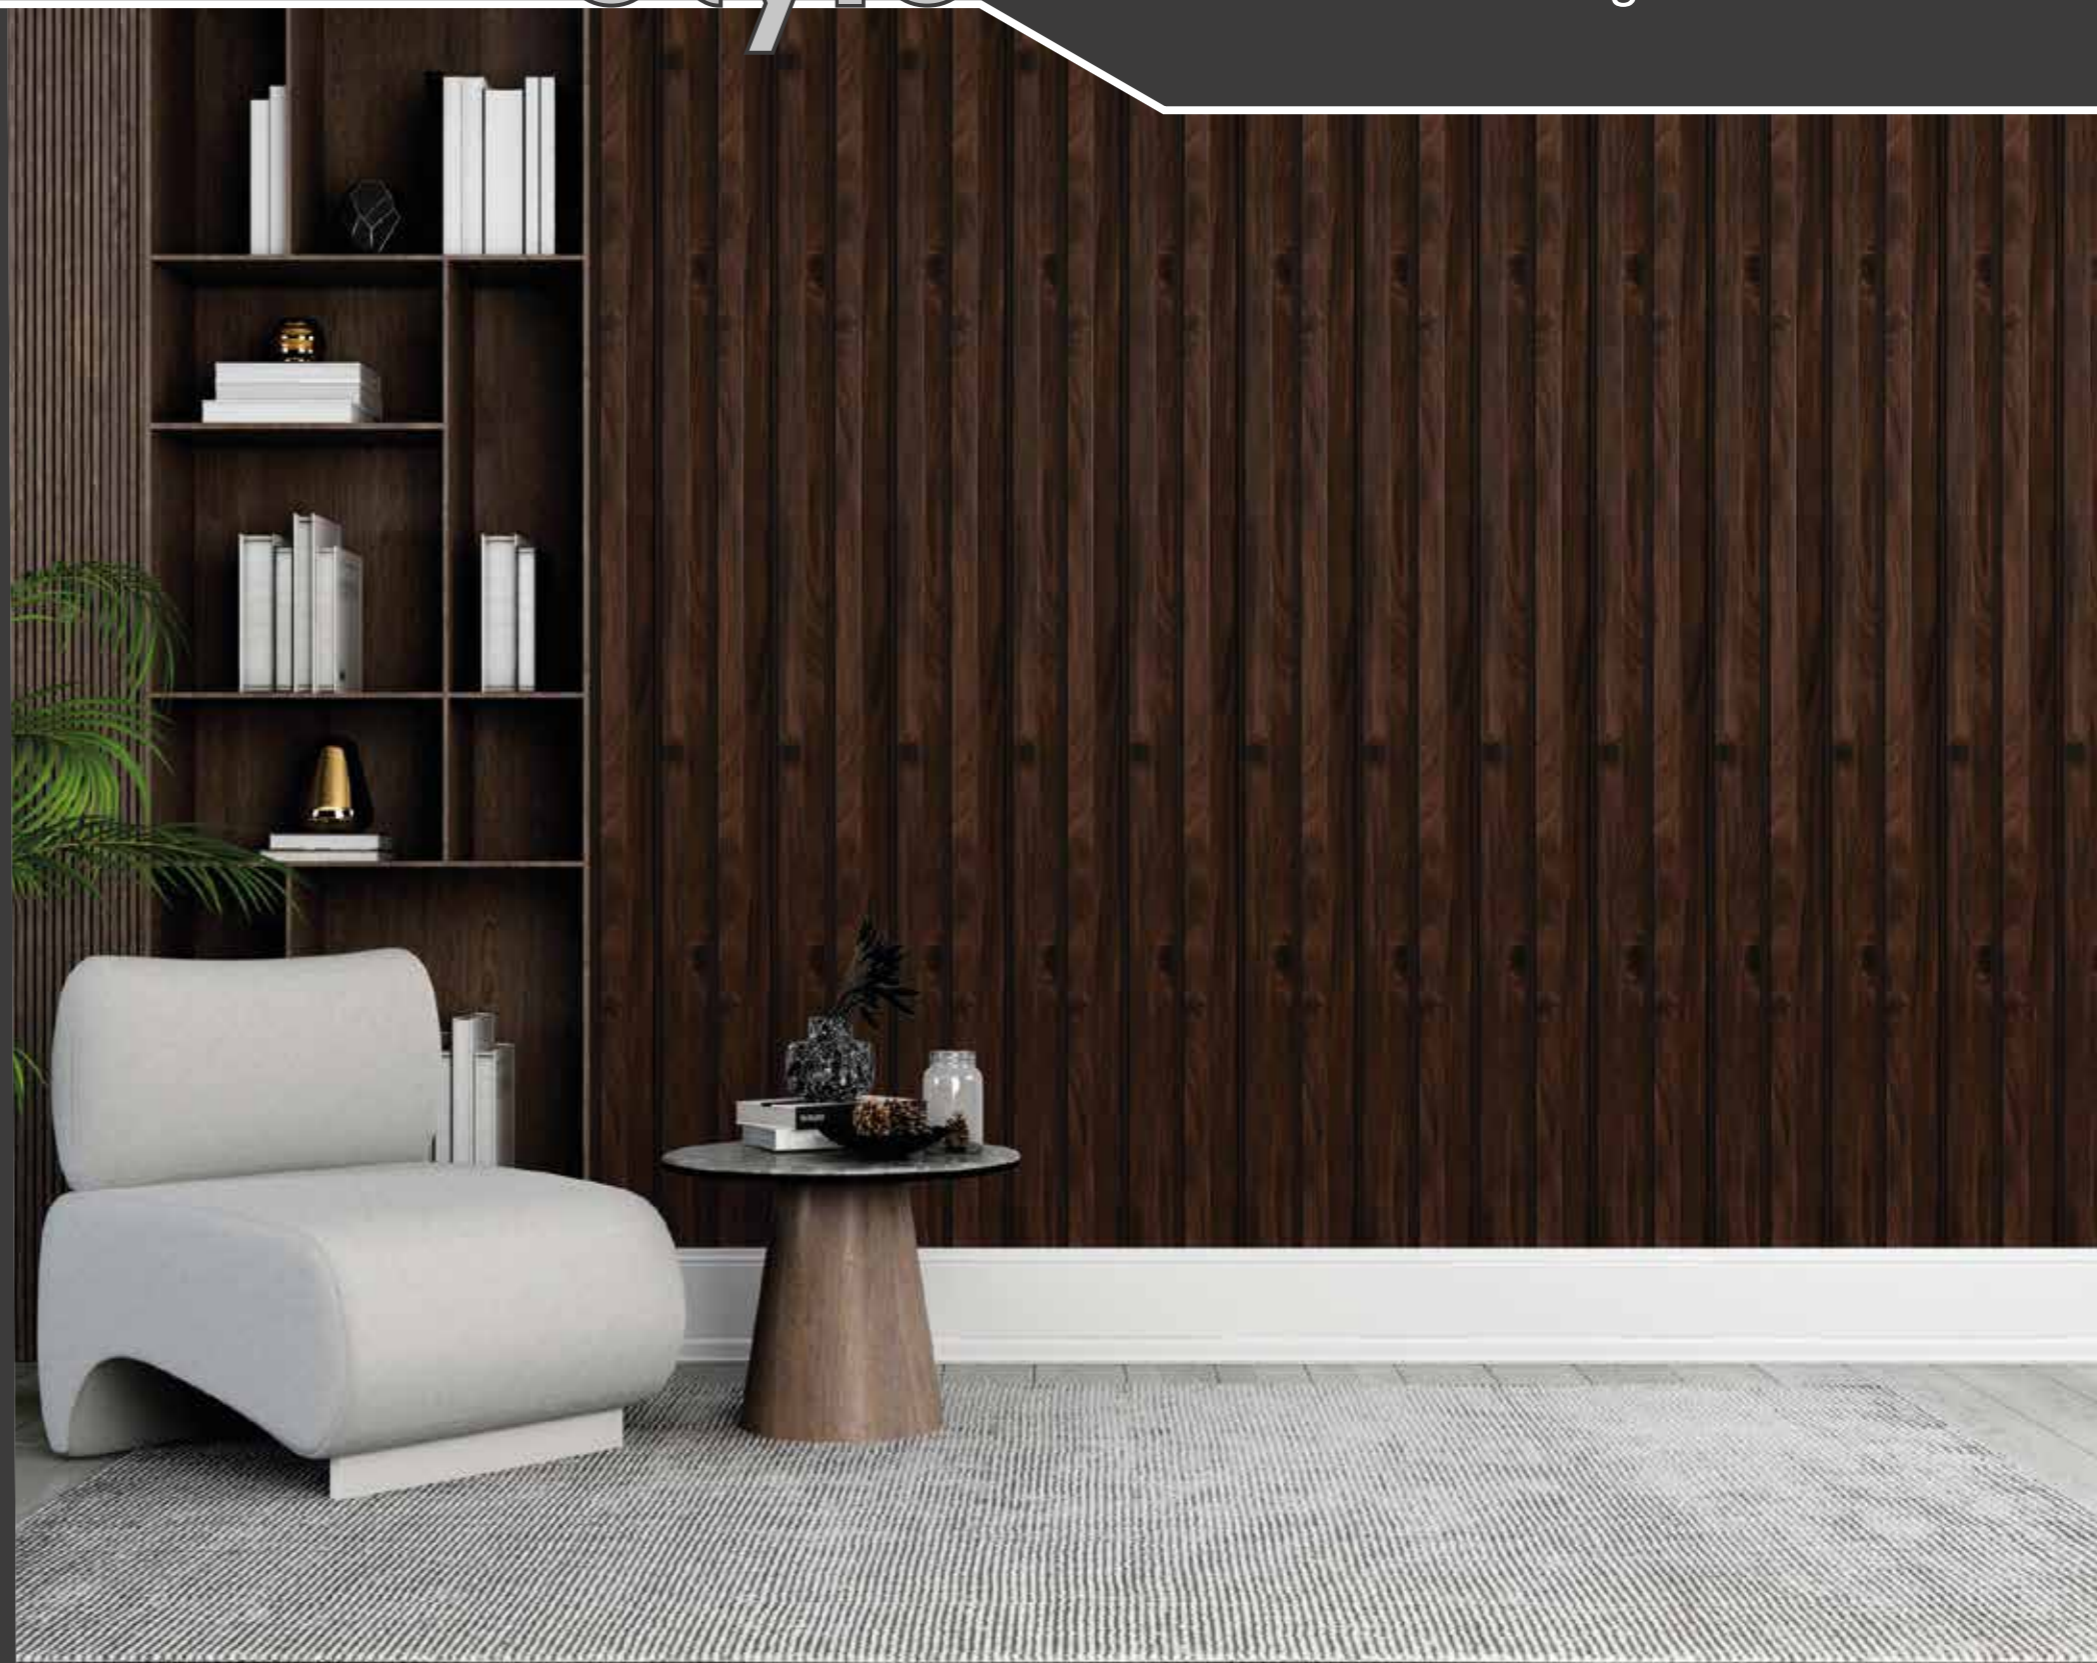

Modern Style

LOUVERS
Seamless Designer Planks

◆◆◆◆
◀ KD D03

↑
8
FEET
◆◆◆◆

SEAMLESS &
READY TO USE

INTRICATE &
DETAILED DESIGNS

QUICK
INSTALLATION

LOUVERS
Seamless Designer Planks

Modern **Style**

◆◆◆◆
KD D04 ▶

8
FEET
◆◆◆◆

SEAMLESS &
READY TO USE

INTRICATE &
DETAILED DESIGNS

QUICK
INSTALLATION

Modern **Style**

LOUVERS
Seamless Designer Planks