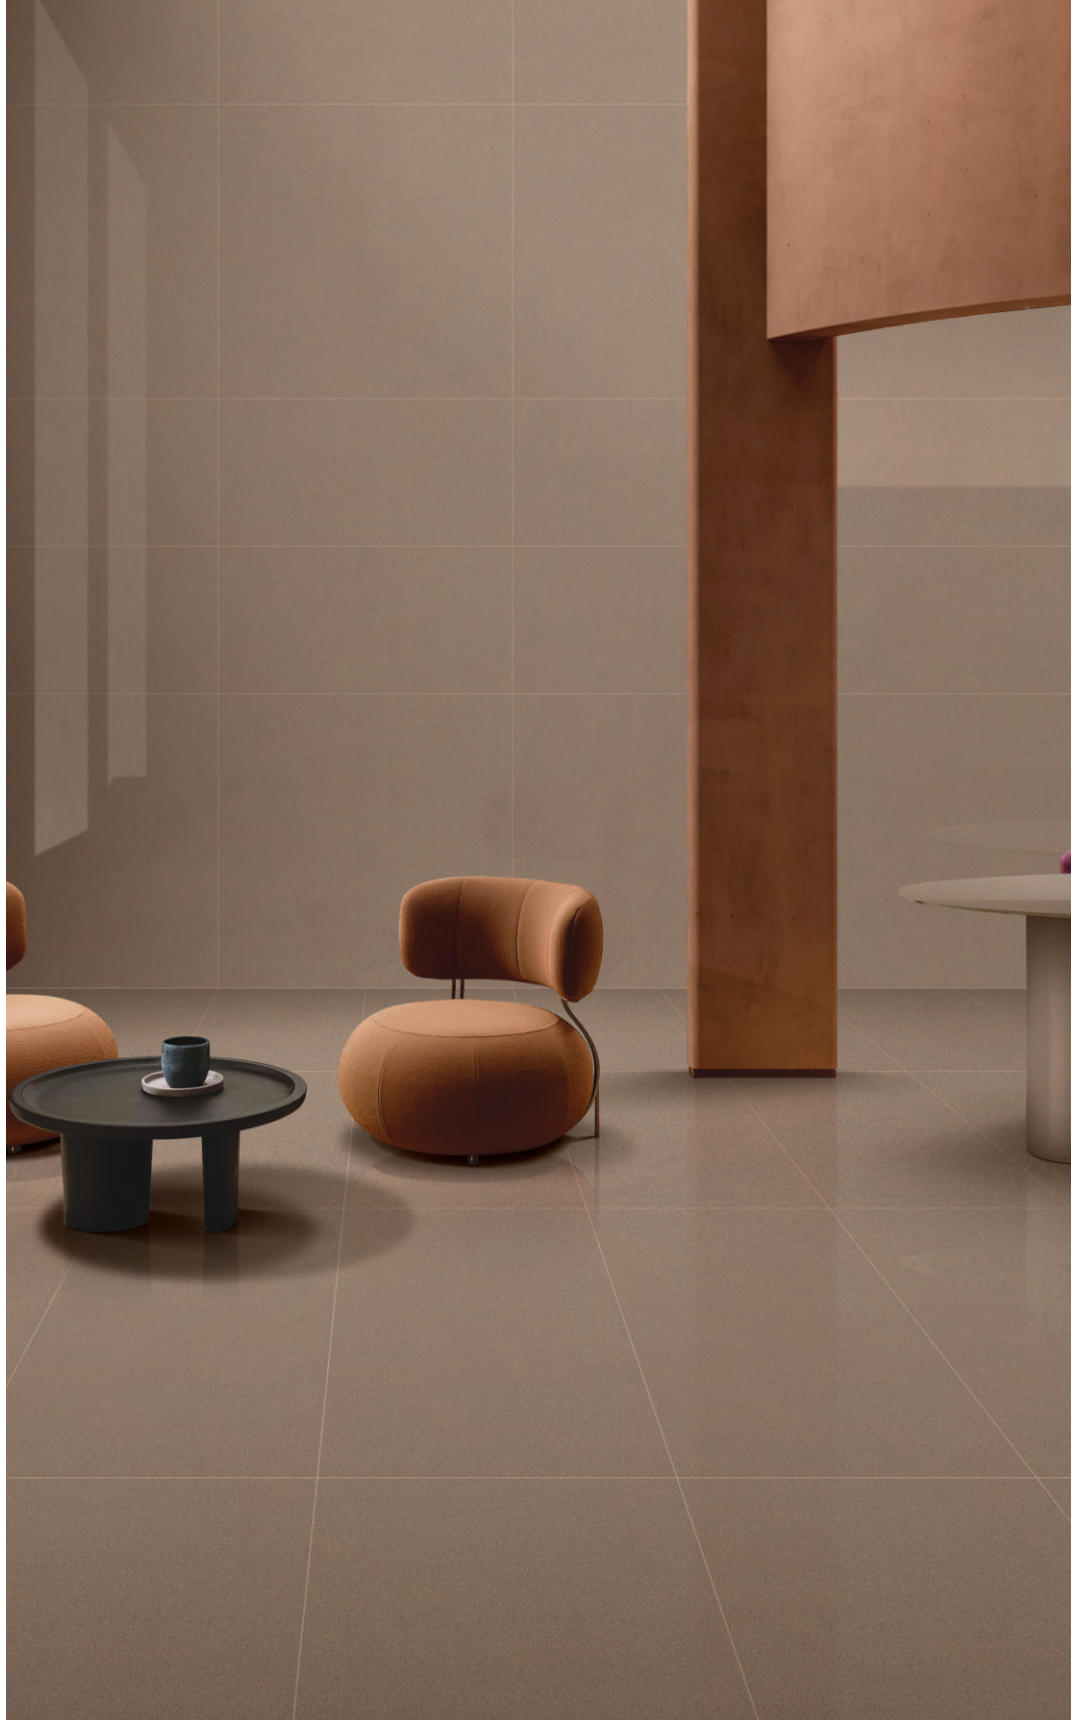

# MEGAN™

FULL BODY TILES

**MEGAN™**

600x600mm

Surface : Premium Matt

Surface : Smooth Polished

**KOTA**

Category : Basic

SURFACE : SMOOTH POLISHED | CATEGORY : BASIC

**MEGAN™**

600x600mm

Surface : Premium Matt

Surface : Smooth Polished

**GRIS**

Category : Basic

SURFACE : SMOOTH POLISHED | CATEGORY : BASIC

**MEGAN™**

600x600mm

Surface : Premium Matt

Surface : Smooth Polished

**SILVER GREY**

Category : Basic

SURFACE : SMOOTH POLISHED | CATEGORY : BASIC

**MEGAN™**

600x600mm

Surface : Premium Matt

Surface : Smooth Polished

**IVORY**

Category : Basic

SURFACE : SMOOTH POLISHED | CATEGORY : BASIC

**MEGAN™**

600x600mm